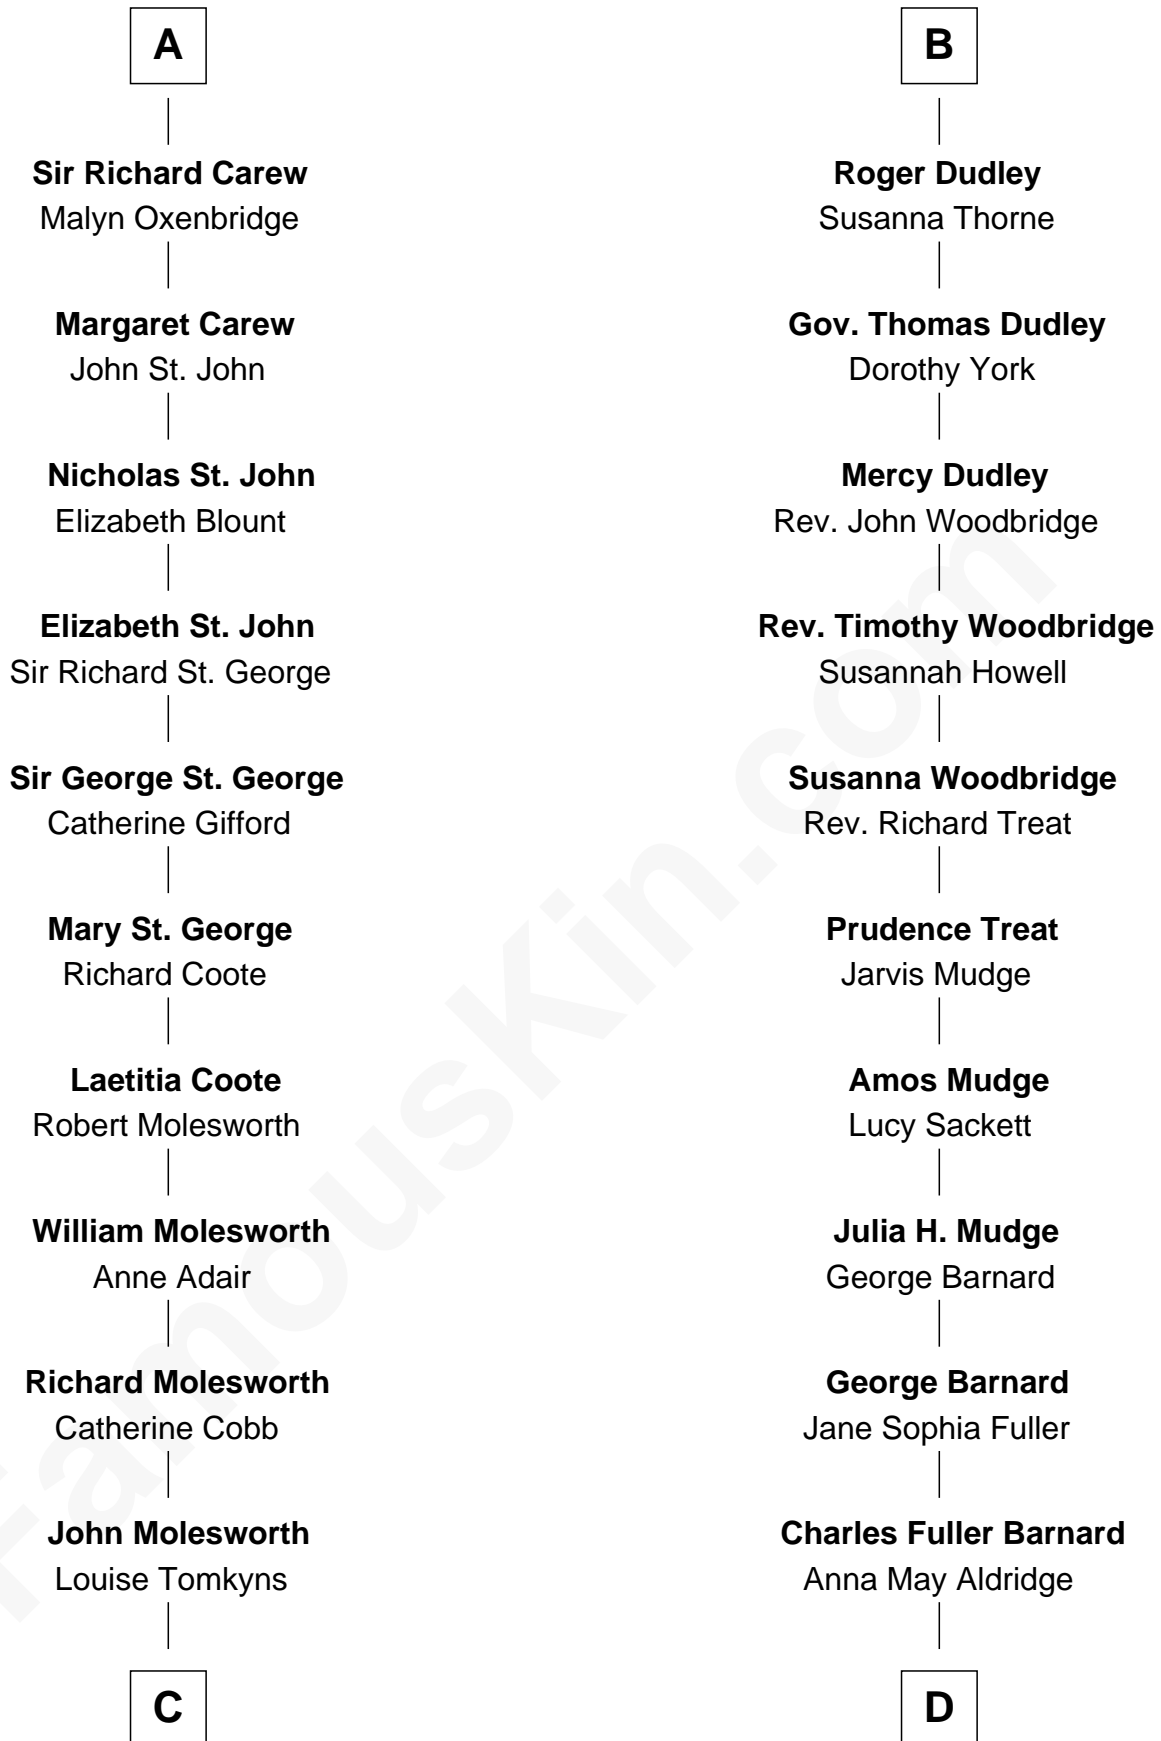

# FamousKin.com Relationship Chart of

**Joan Fontaine**

*Movie Actress*

18th cousin 1 time removed of

**Dick Clark**

*Radio and TV Host*

**Sir Maurice de Berkeley**

Eve la Zouche

**C**

**Margaret Letitia Molesworth**  
Charles Richard De Havilland

**Walter Augustus De Havilland**  
Lillian Augusta Ruse

**Joan Fontaine**  
*Movie Actress*

**D**

**Julia Fuller Barnard**  
Richard Augustus Clark