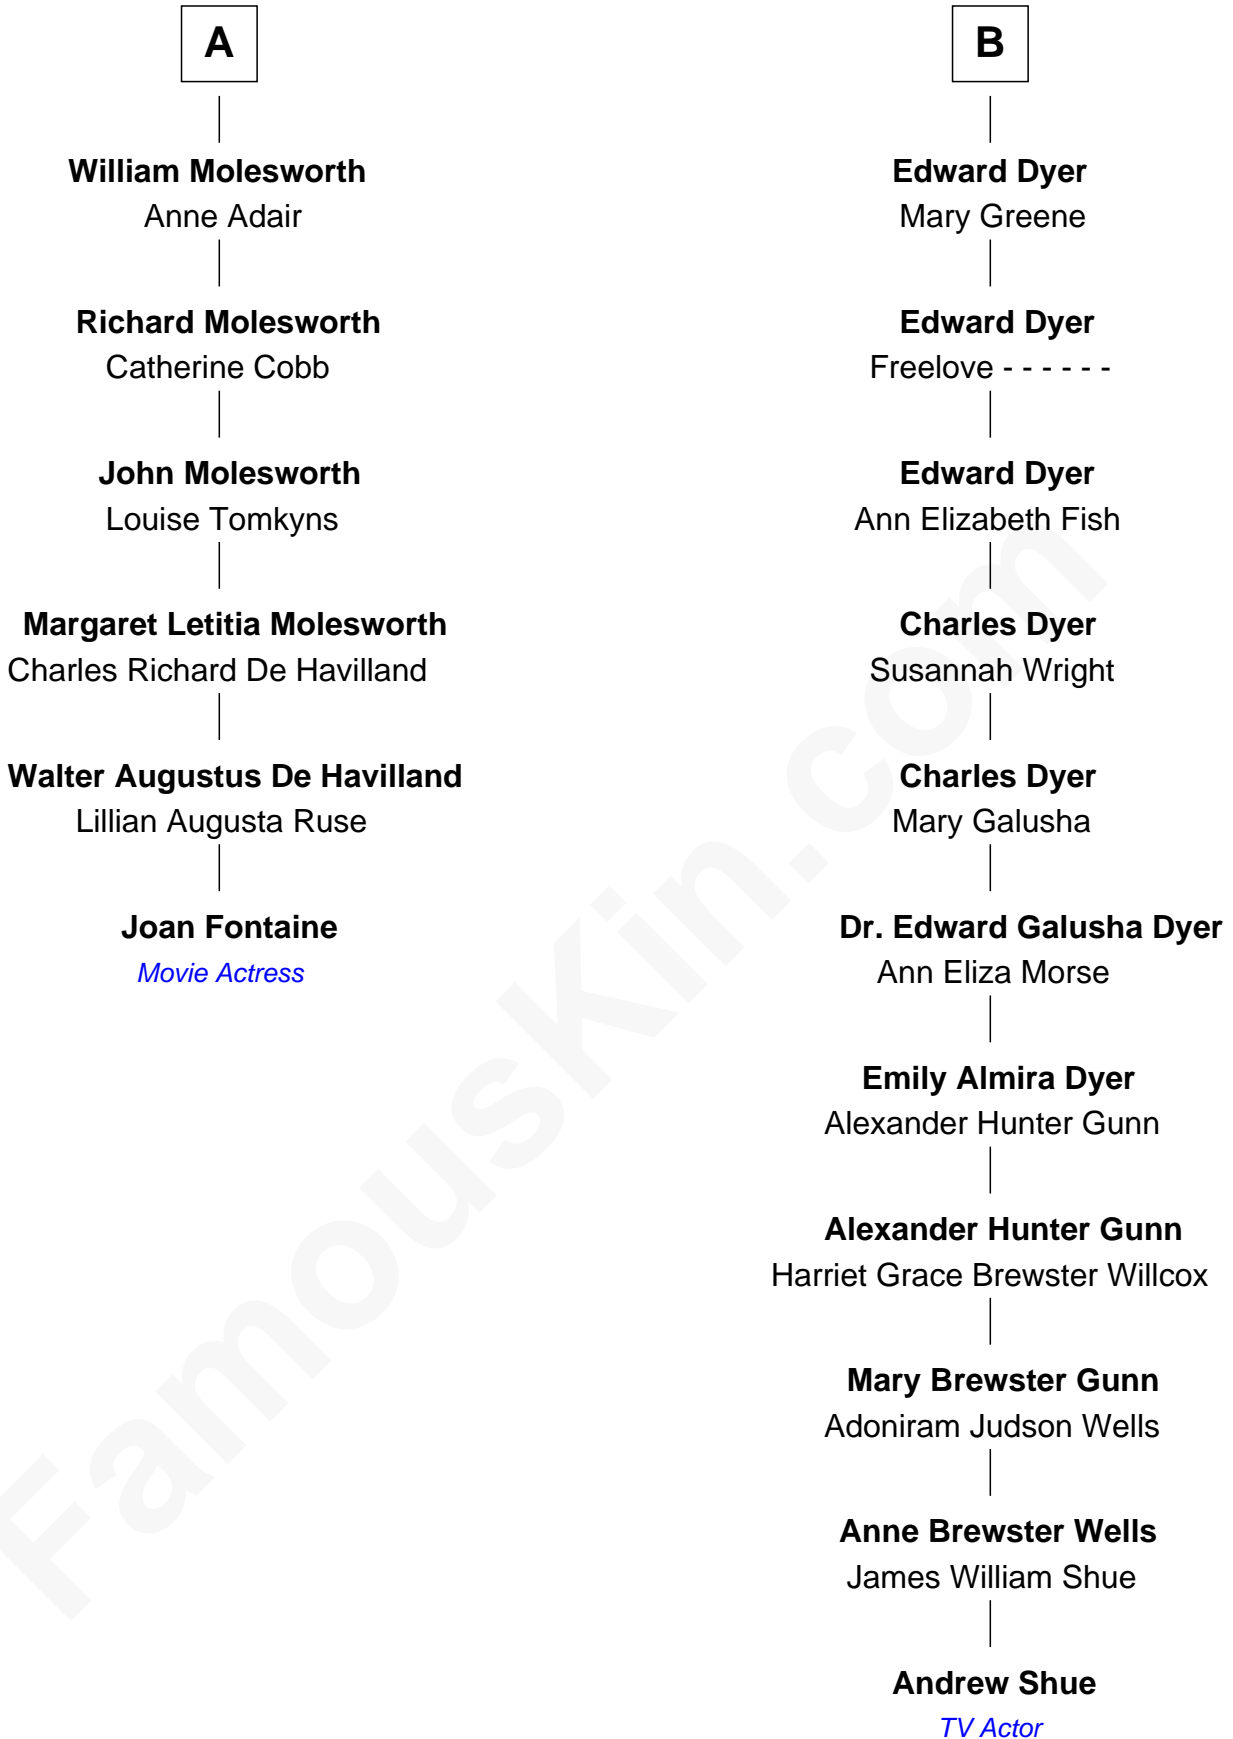

FamousKin.com Relationship Chart of

Joan Fontaine

Movie Actress

12th cousin 5 times removed of

Andrew Shue

TV Actor

Sir Thomas Blount

*with wife
Catherine Clifton*

*with wife
Agnes Hawley*

Richard Blount
Dorothy Delaford

Sir Richard Blount
Elizabeth Lister

Elizabeth Blount
Nicholas St. John

Elizabeth St. John
Sir Richard St. George

Sir George St. George
Catherine Gifford

Mary St. George
Richard Coote

Laetitia Coote
Robert Molesworth

Anne Blount
William Marbury

Robert Marbury
Katherine Williamson

William Marbury
Agnes Lenton

Rev. Francis Marbury
Bridget Dryden

Anne Marbury
William Hutchinson

Edward Hutchinson
Katherine Hamby

Ann Hutchinson
Samuel Dyer

A

B

Andrew Shue photo by [Alan Light](#) (CC BY 2.0)