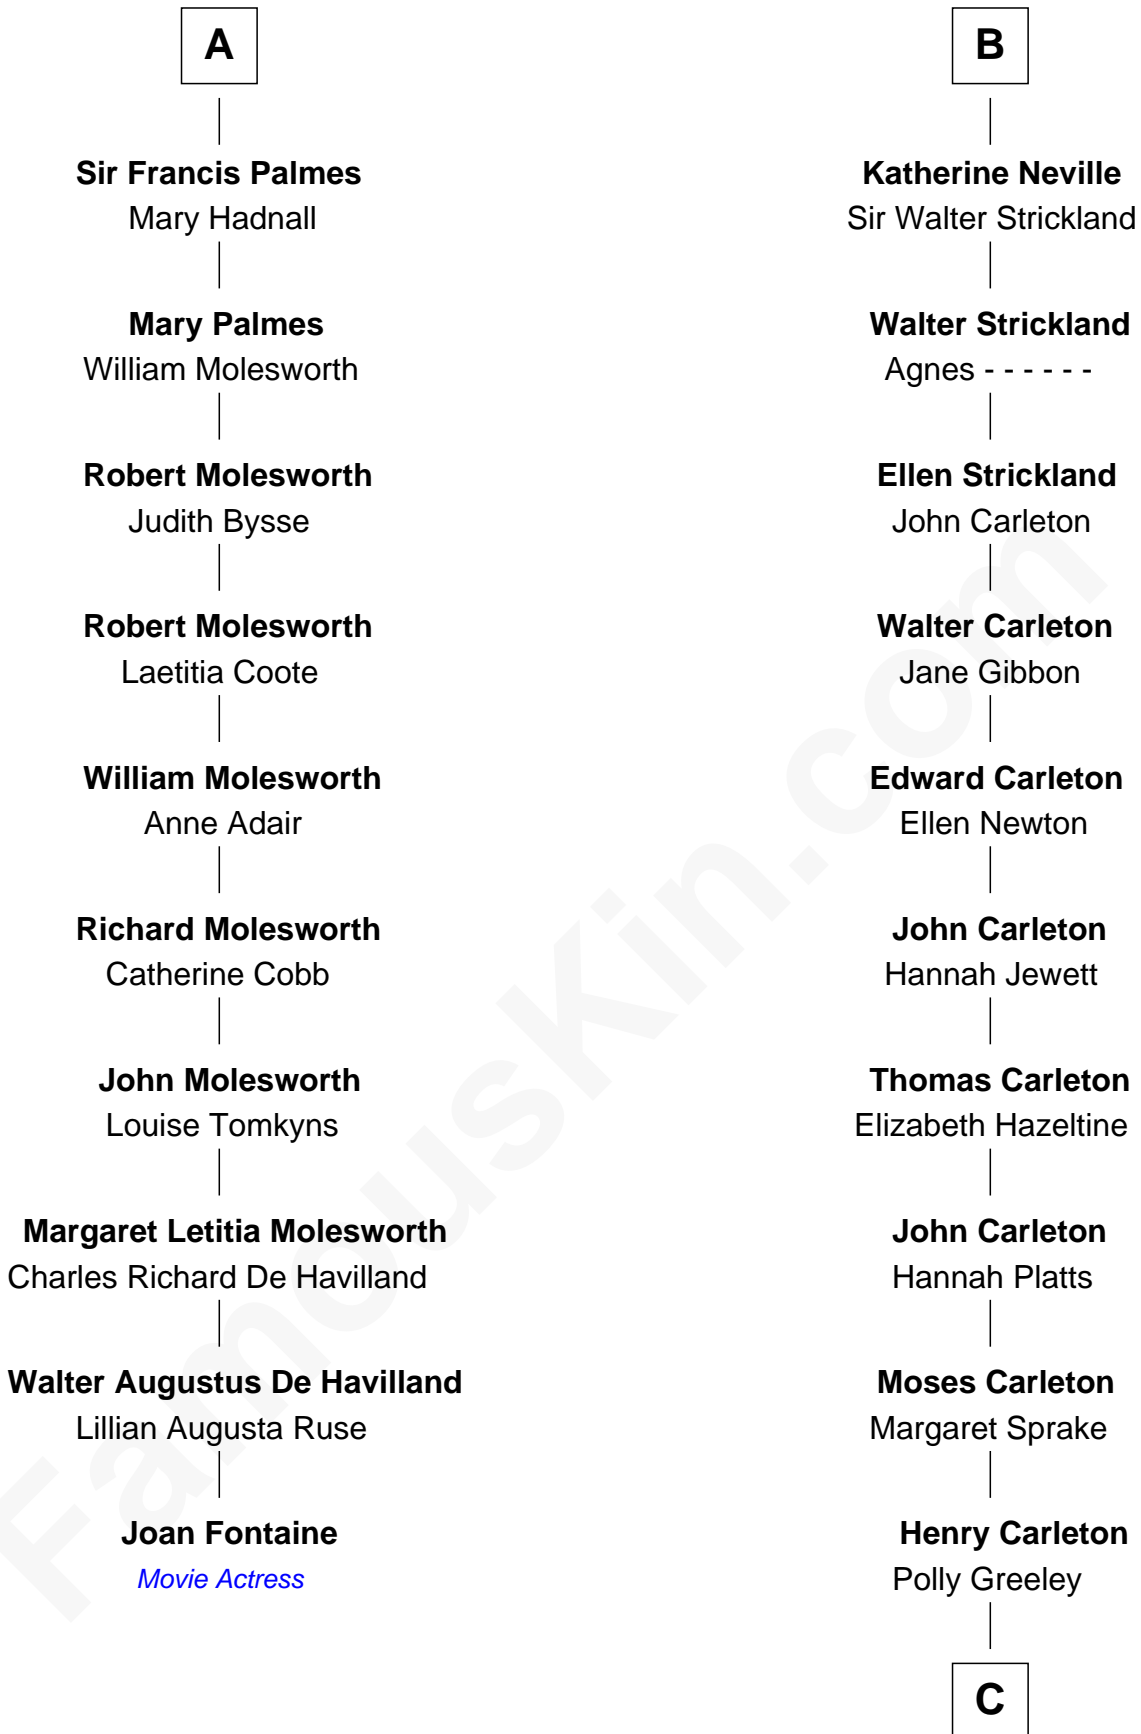

FamousKin.com Relationship Chart of

Joan Fontaine

Movie Actress

16th cousin 2 times removed of

Charles A. Pillsbury

Co-Founder of C.A. Pillsbury Co.

Sir Thomas de Beauchamp

Katherine de Mortimer

Sir William Beauchamp

Joan Fitzalan

Joan Beauchamp

James Butler

Elizabeth Butler

John Talbot

Ann Talbot

Sir Henry Vernon

Sir William Gascoigne

Margaret Gascoigne

Sir Christopher Ward

Anne Ward

Sir Ralph Neville

B

C

Margaret Sprague Carleton