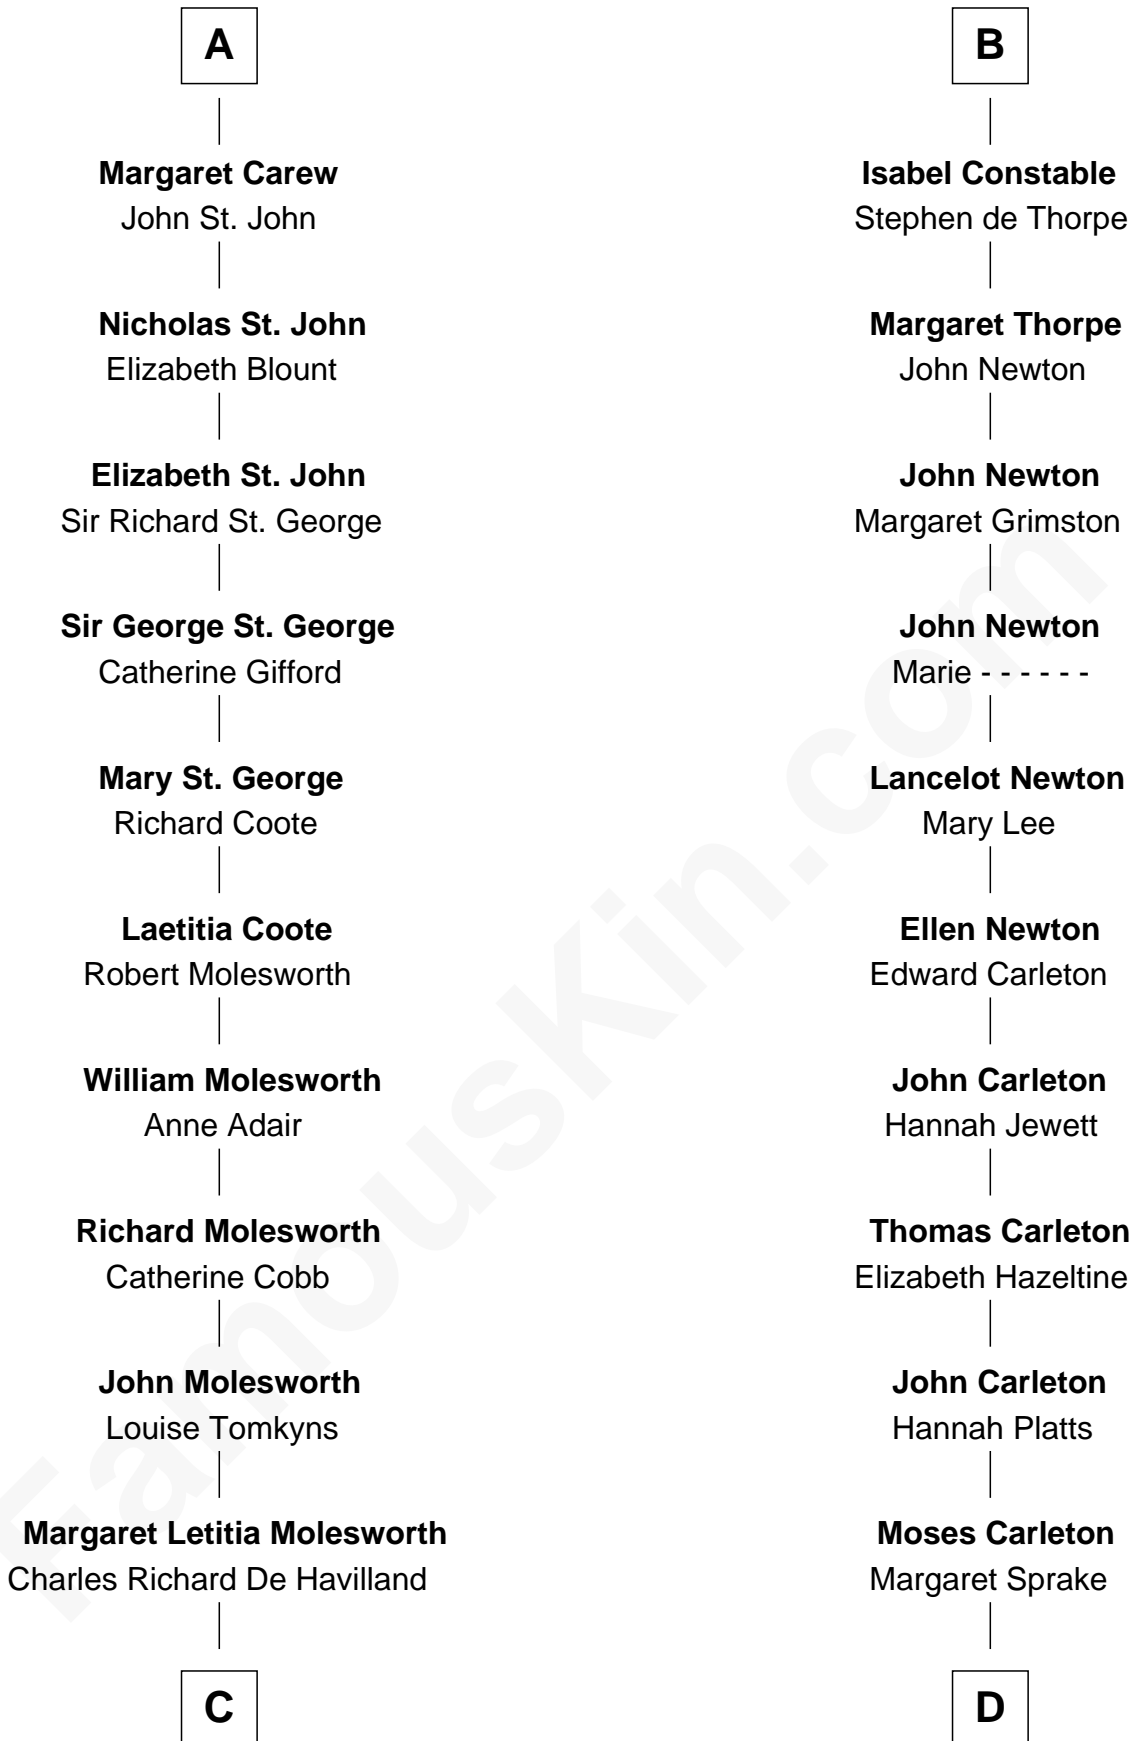

# FamousKin.com Relationship Chart of

**Joan Fontaine**

*Movie Actress*

18th cousin 1 time removed of

**Charles A. Pillsbury**

*Co-Founder of C.A. Pillsbury Co.*

**John IV le Strange**

Joan de Somery

**C**

**Walter Augustus De Havilland**

Lillian Augusta Ruse

**Joan Fontaine**

*Movie Actress*

**D**

**Henry Carleton**

Polly Greeley