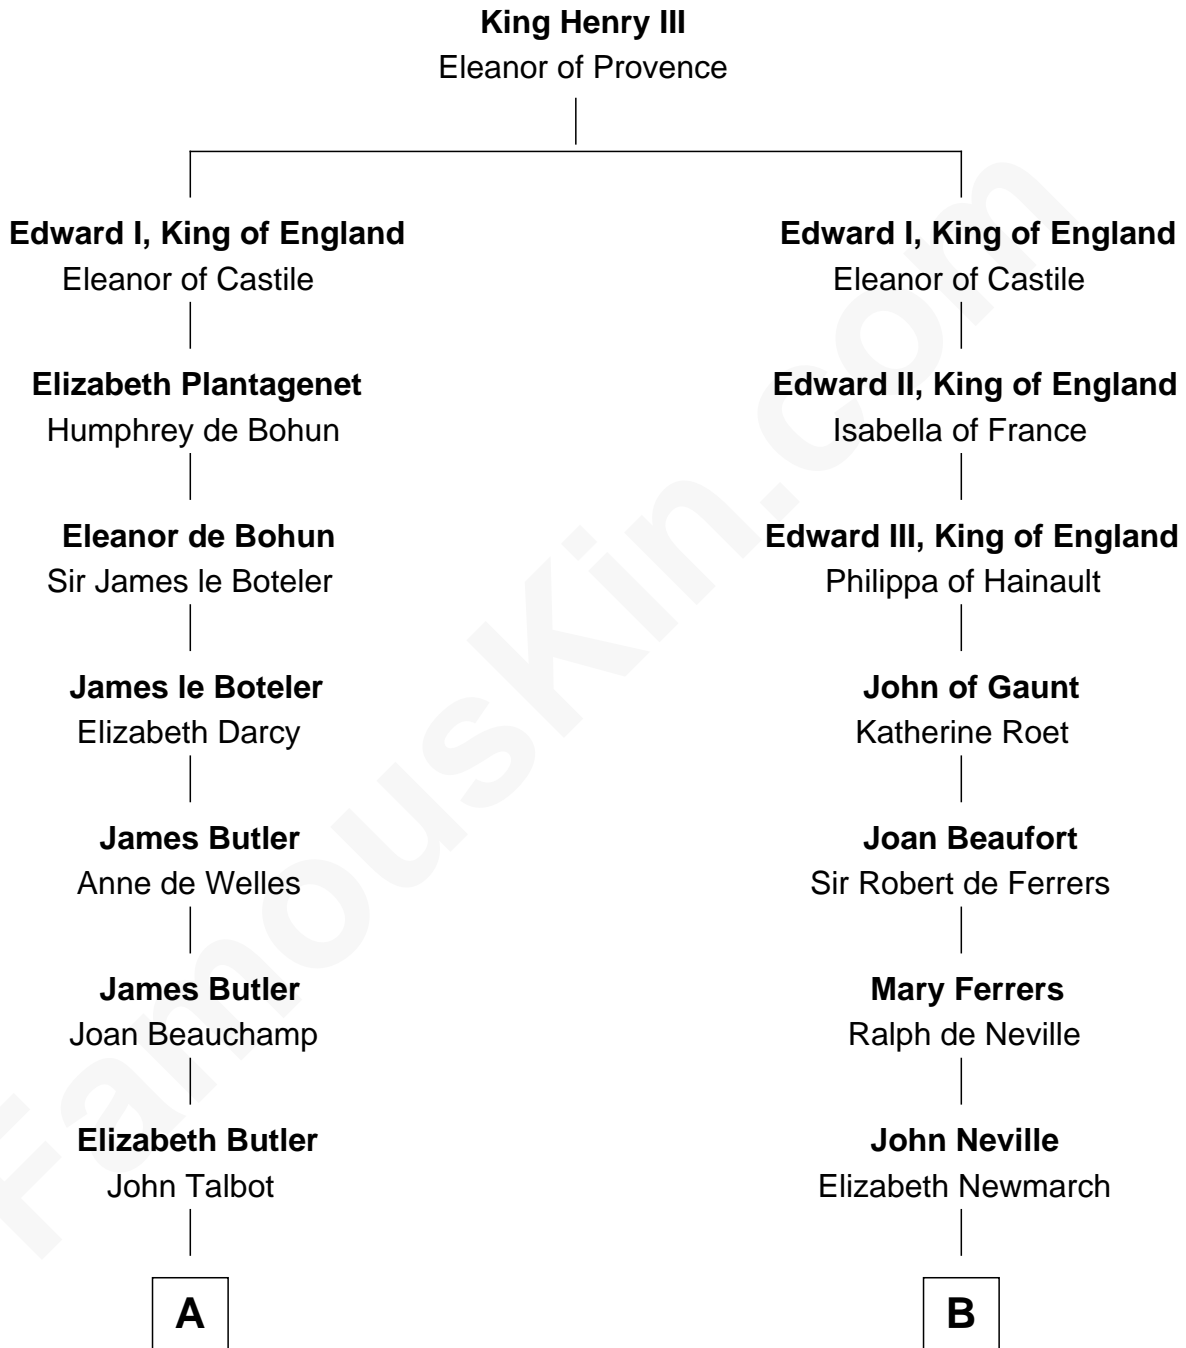

# FamousKin.com Relationship Chart of

**Joan Fontaine**

*Movie Actress*

20th cousin 1 time removed of

**Charles A. Pillsbury**

*Co-Founder of C.A. Pillsbury Co.*

**C**

**John Molesworth**

Louise Tomkyns

**Margaret Letitia Molesworth**

Charles Richard De Havilland

**Walter Augustus De Havilland**

Lillian Augusta Ruse

**Joan Fontaine**

*Movie Actress*

**D**

**John Carleton**

Hannah Platts

**Moses Carleton**

Margaret Sprake

**Henry Carleton**

Polly Greeley

**Margaret Sprague Carleton**

George Alfred Pillsbury