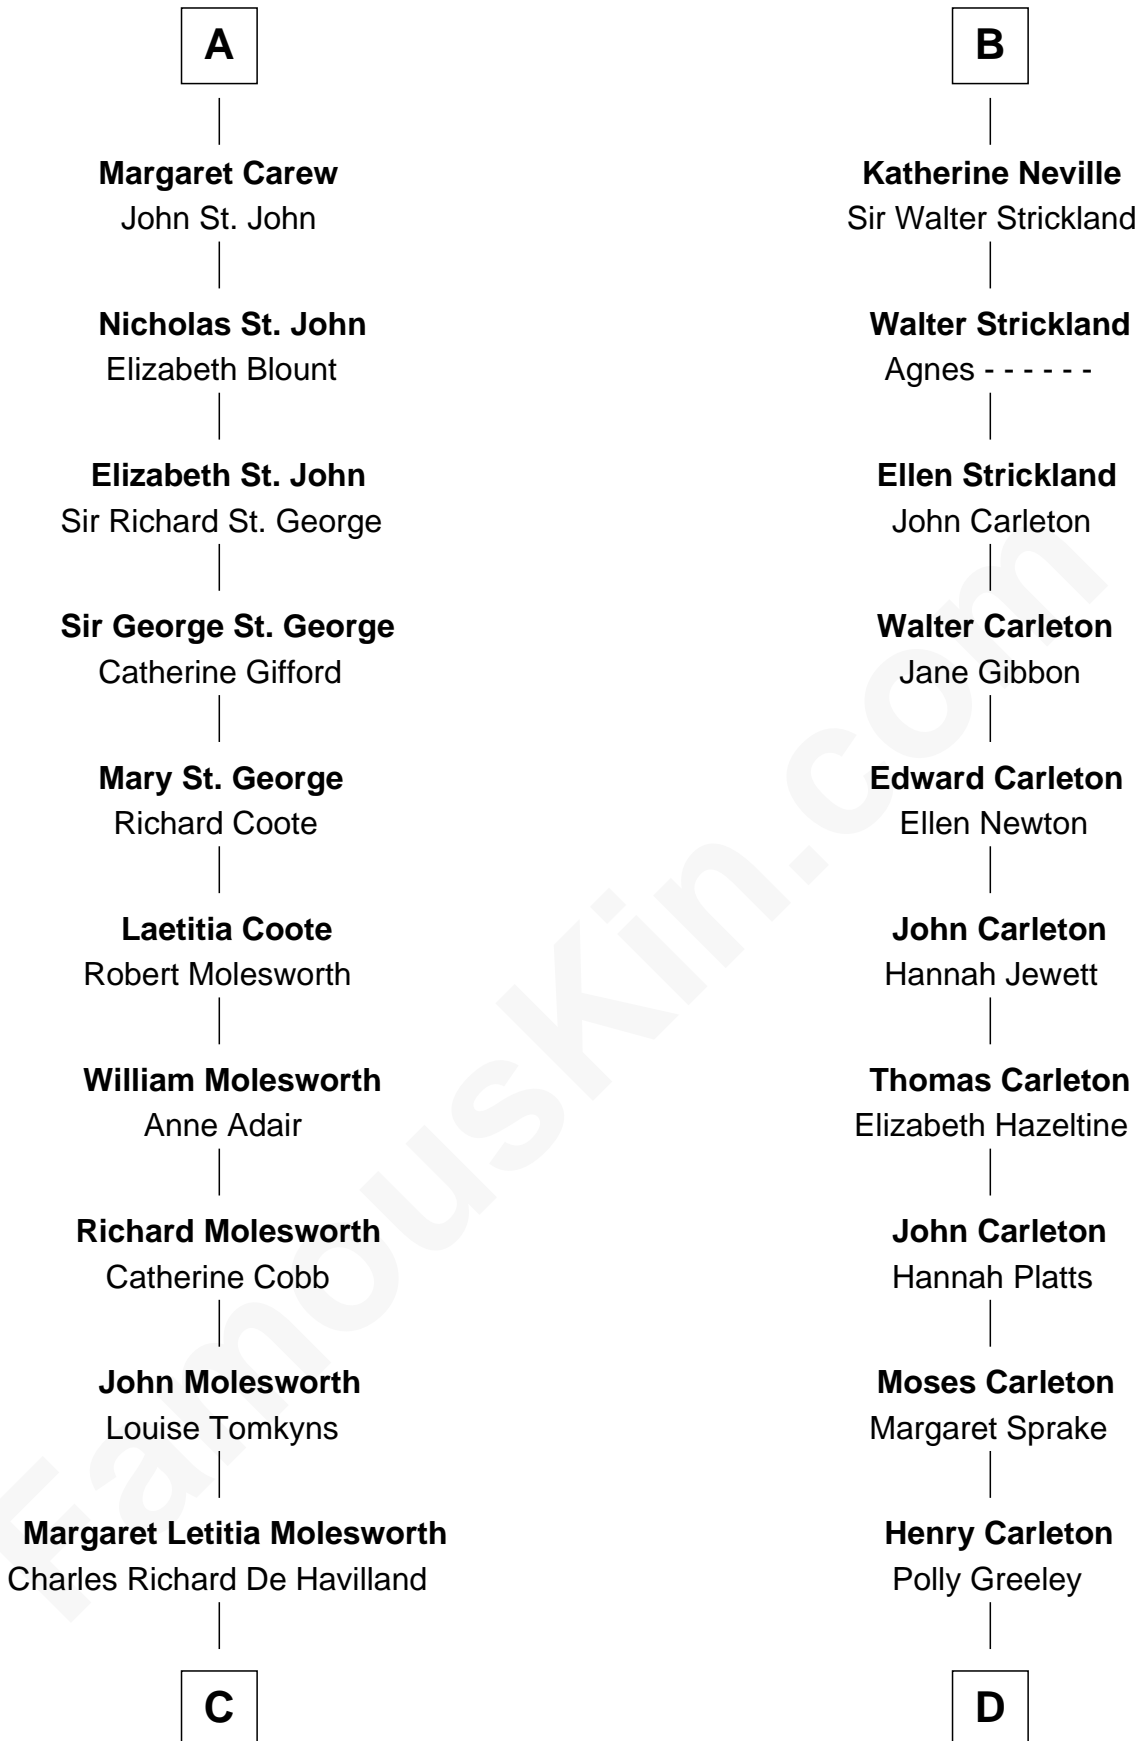

FamousKin.com Relationship Chart of

Joan Fontaine

Movie Actress

18th cousin of

Charles A. Pillsbury

Co-Founder of C.A. Pillsbury Co.

C

Walter Augustus De Havilland

Lillian Augusta Ruse

Joan Fontaine

Movie Actress

D

Margaret Sprague Carleton

George Alfred Pillsbury

Charles A. Pillsbury

Co-Founder of C.A. Pillsbury Co.