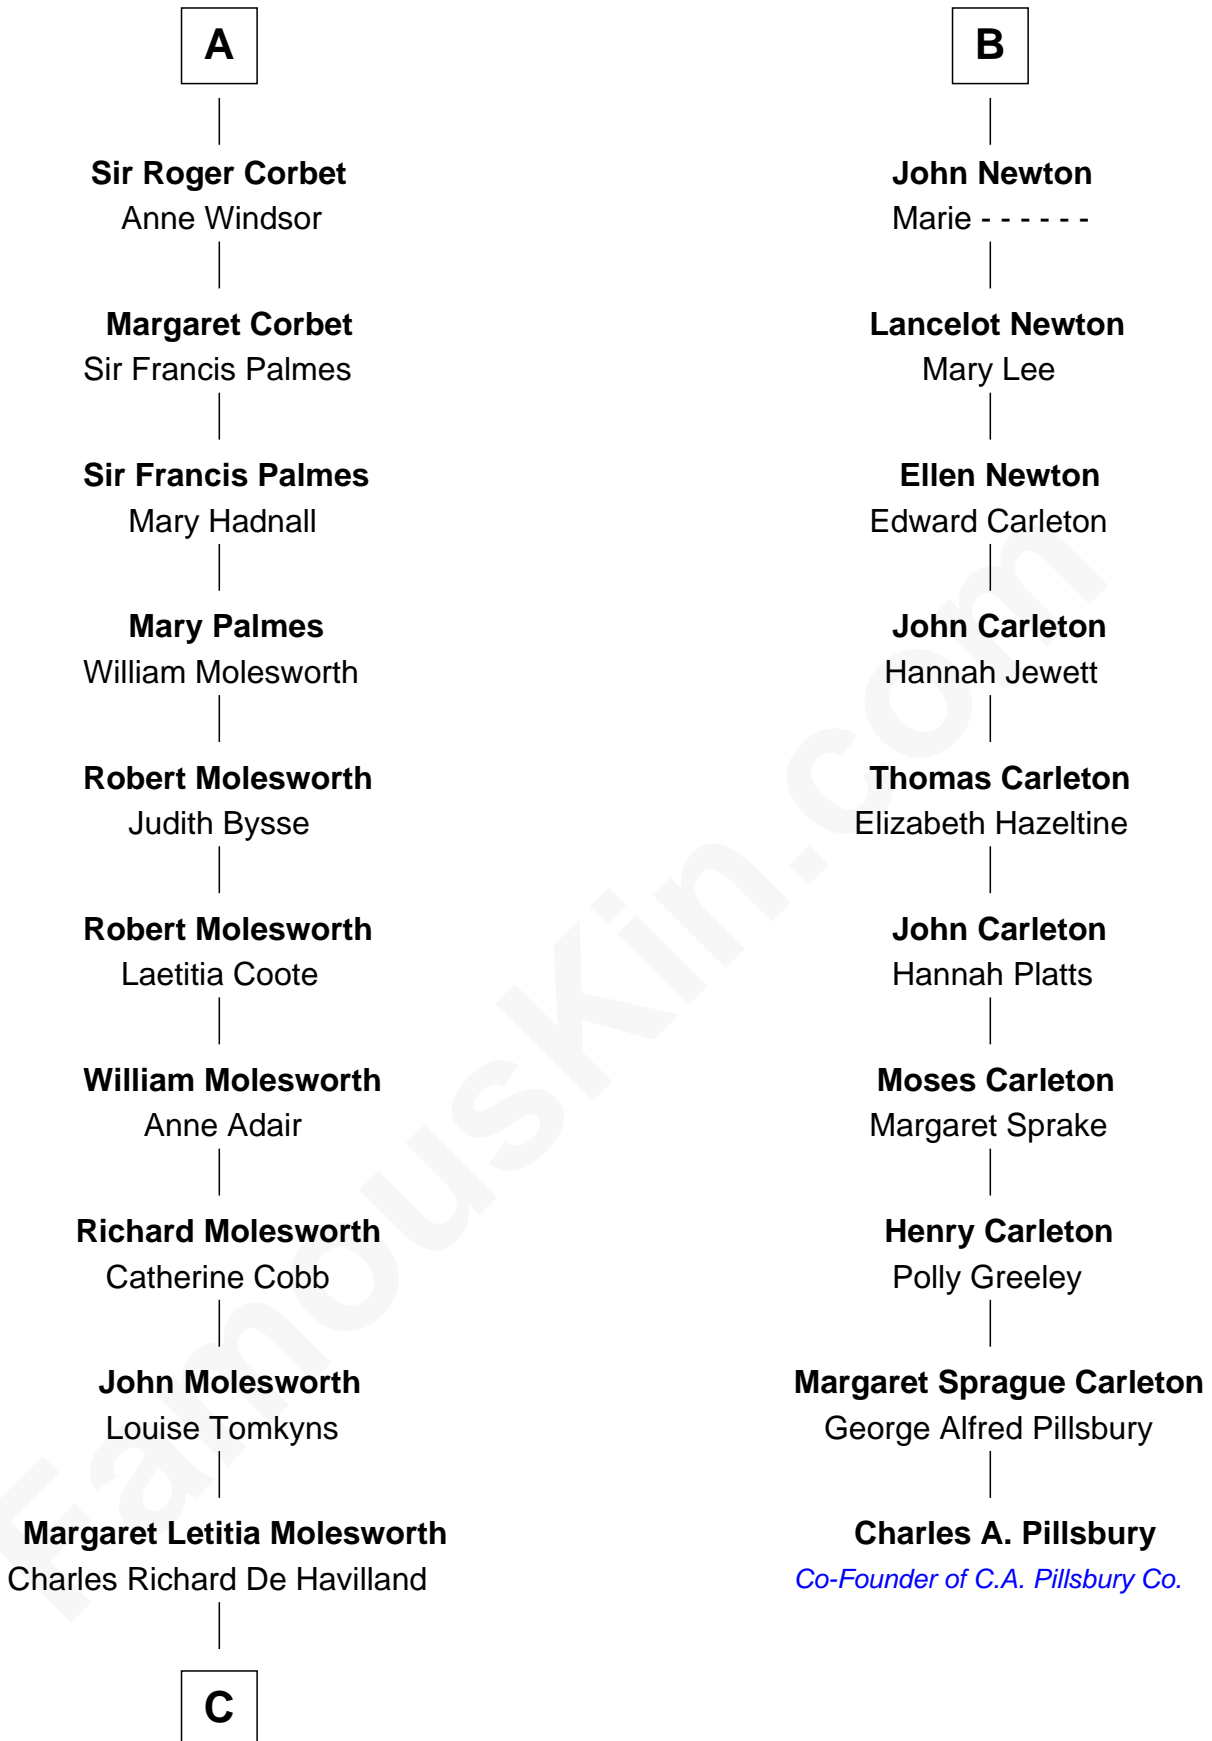

FamousKin.com Relationship Chart of

Joan Fontaine

Movie Actress

16th cousin 2 times removed of

Charles A. Pillsbury

Co-Founder of C.A. Pillsbury Co.

Edmund Fitzalan

Alice de Warenne

C

—
Walter Augustus De Havilland

Lillian Augusta Ruse

—
Joan Fontaine

Movie Actress

FamousKin.com