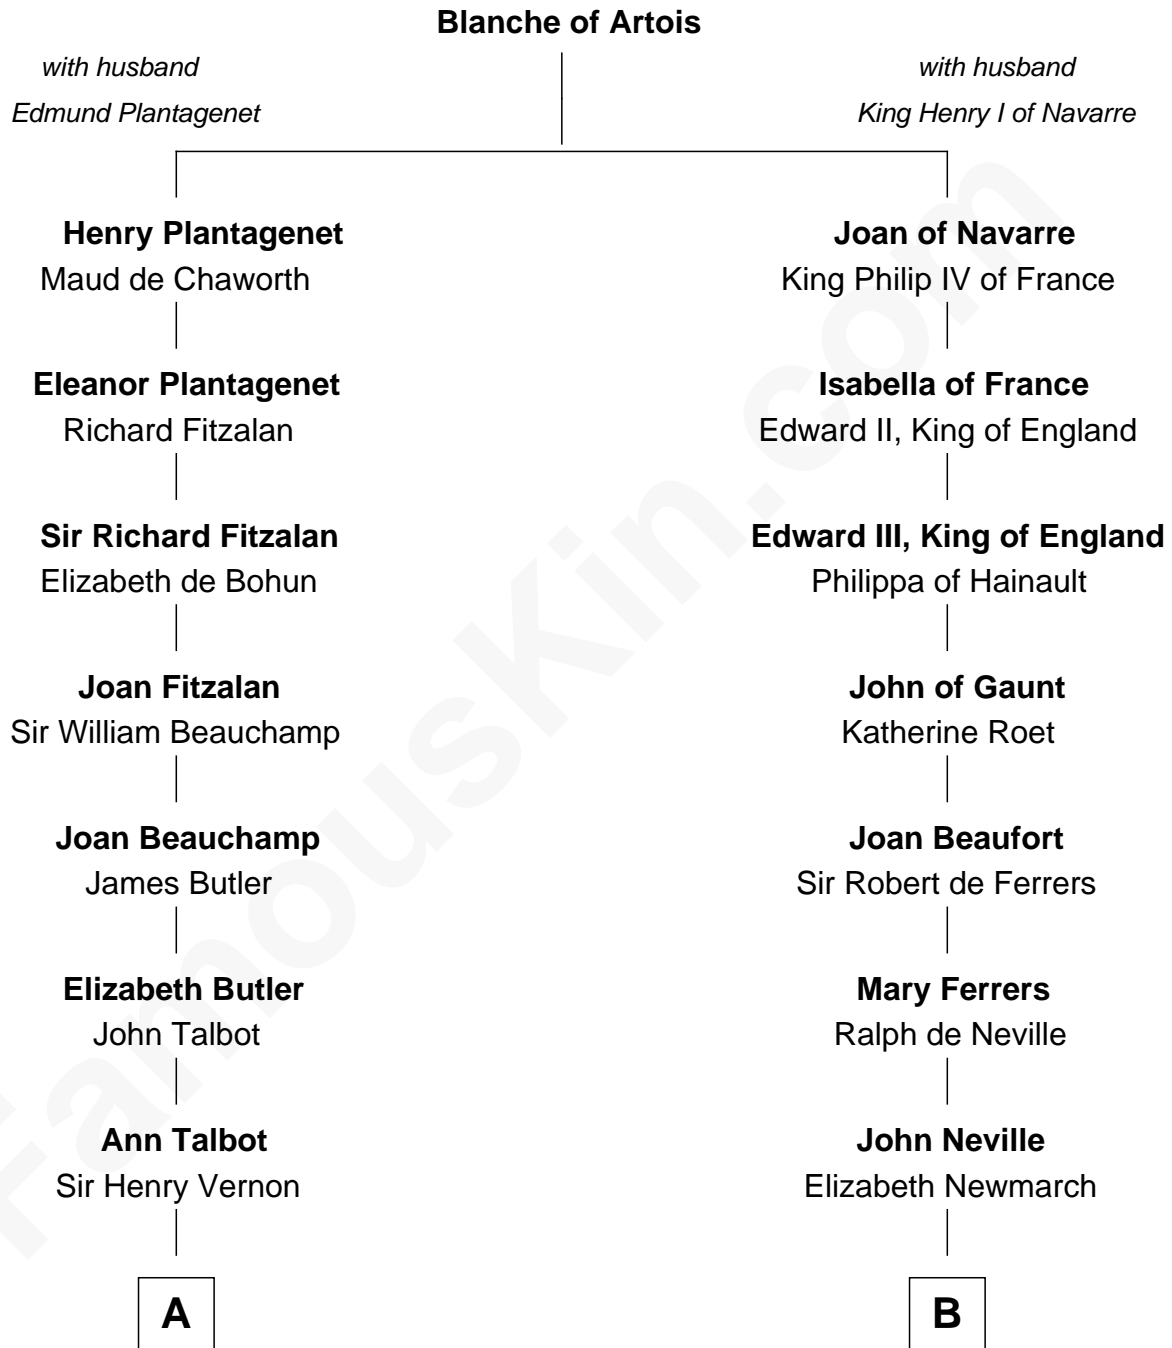

FamousKin.com Relationship Chart of

Joan Fontaine

Movie Actress

19th cousin 2 times removed of

Charles A. Pillsbury

Co-Founder of C.A. Pillsbury Co.

C

Margaret Letitia Molesworth
Charles Richard De Havilland

Walter Augustus De Havilland
Lillian Augusta Ruse

Joan Fontaine
Movie Actress

D

John Carleton
Hannah Platts

Moses Carleton
Margaret Sprake

Henry Carleton
Polly Greeley

Margaret Sprague Carleton
George Alfred Pillsbury