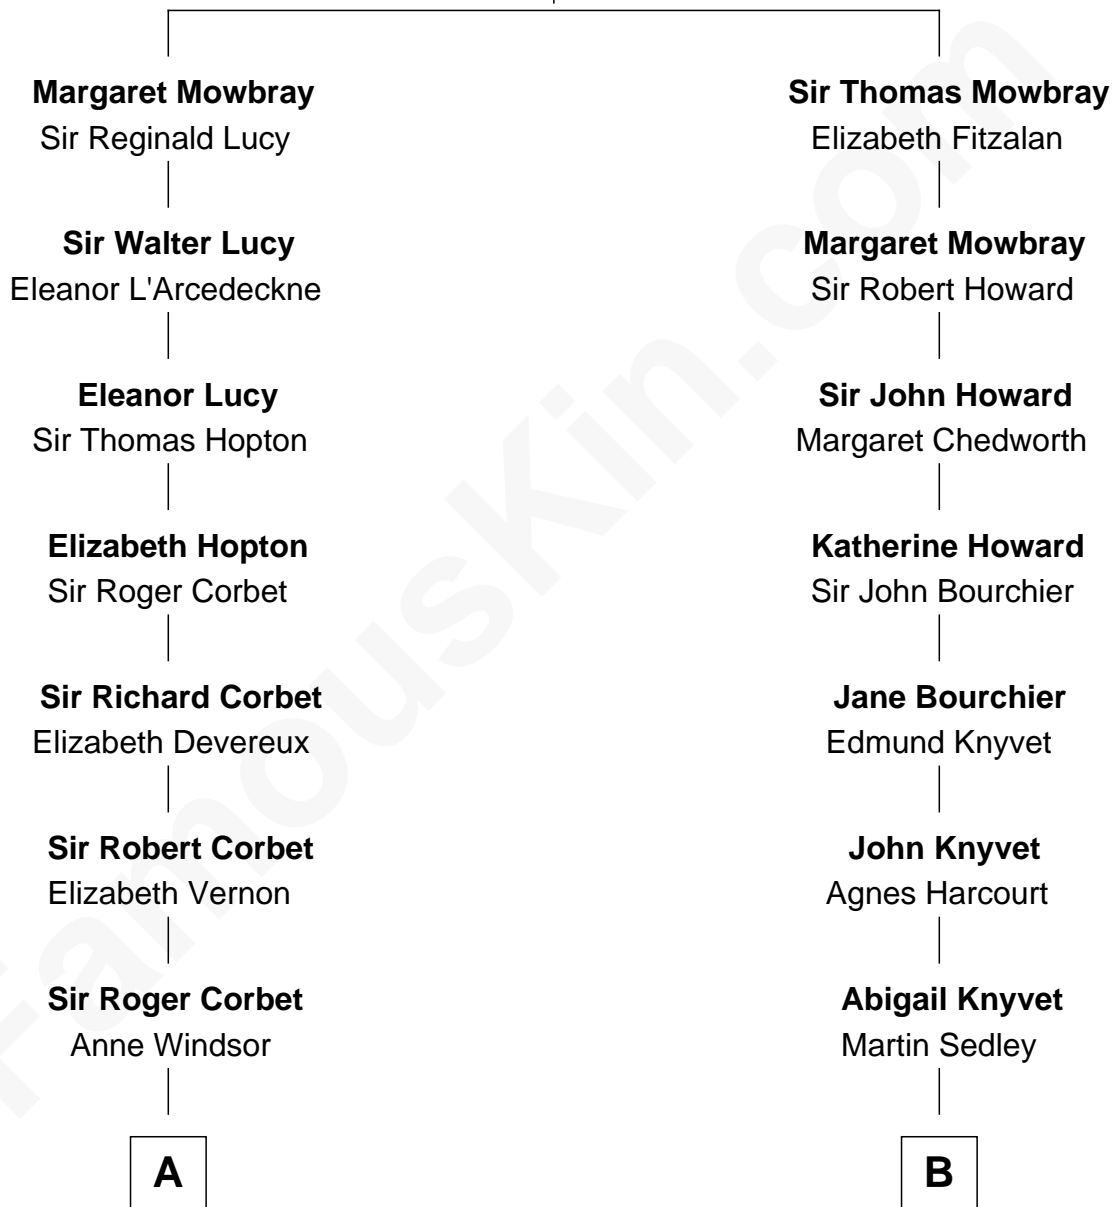

FamousKin.com Relationship Chart of

Joan Fontaine

Movie Actress

17th cousin 3 times removed of

Carly Fiorina

CEO of Hewlett-Packard

John de Mowbray
Elizabeth de Segrave

C

John Walker Weber

Maude Graves

Cara Carleton Weber

Harold Marvin Sneed

Joseph Tyree Sneed

Madelon Montross Juergens

Carly Fiorina

CEO of Hewlett-Packard