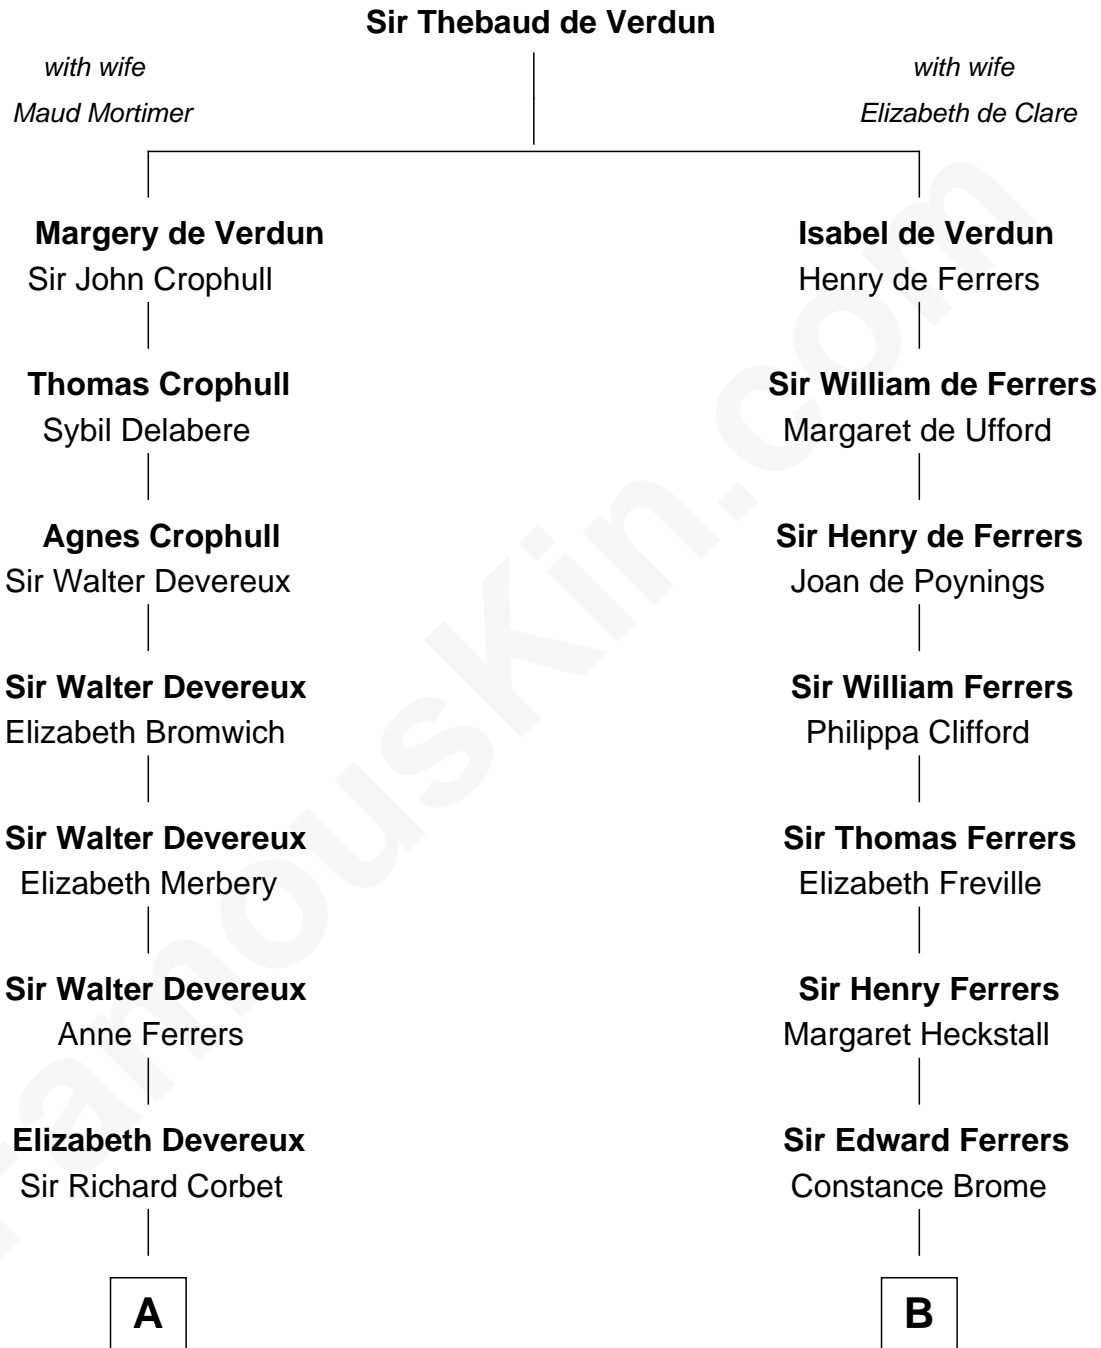

FamousKin.com Relationship Chart of

Joan Fontaine

Movie Actress

19th cousin 1 time removed of

John McCain

U.S. Senator from Arizona

C

Margaret Letitia Molesworth
Charles Richard De Havilland

Walter Augustus De Havilland
Lillian Augusta Ruse

Joan Fontaine
Movie Actress

D

James Junius Vaulx
Margaret Garside

Katherine Davey Vaulx
Adm. John Sidney McCain

Adm. John Sidney McCain
Roberta Wright

John McCain
U.S. Senator from Arizona