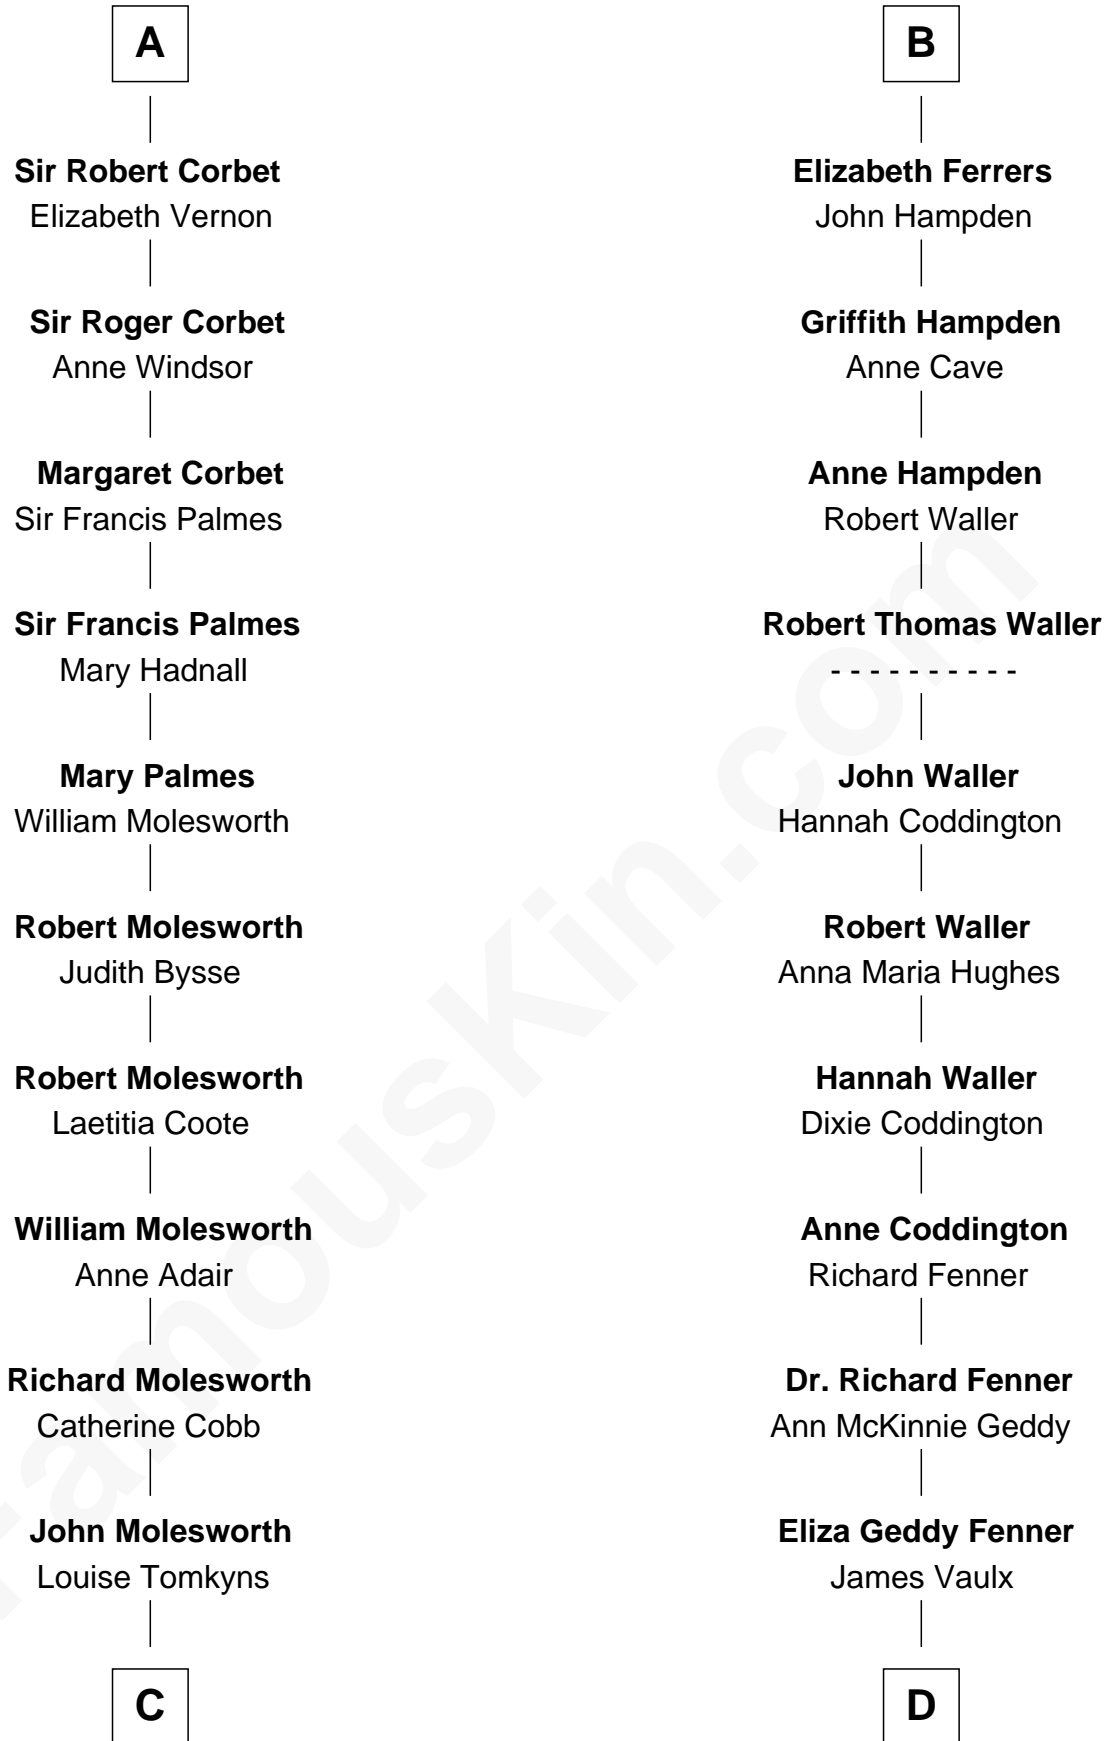

FamousKin.com Relationship Chart of

Joan Fontaine

Movie Actress

19th cousin 1 time removed of

John McCain

U.S. Senator from Arizona

C

Margaret Letitia Molesworth
Charles Richard De Havilland

Walter Augustus De Havilland
Lillian Augusta Ruse

Joan Fontaine
Movie Actress

D

James Junius Vaulx
Margaret Garside

Katherine Davey Vaulx
Adm. John Sidney McCain

Adm. John Sidney McCain
Roberta Wright

John McCain
U.S. Senator from Arizona