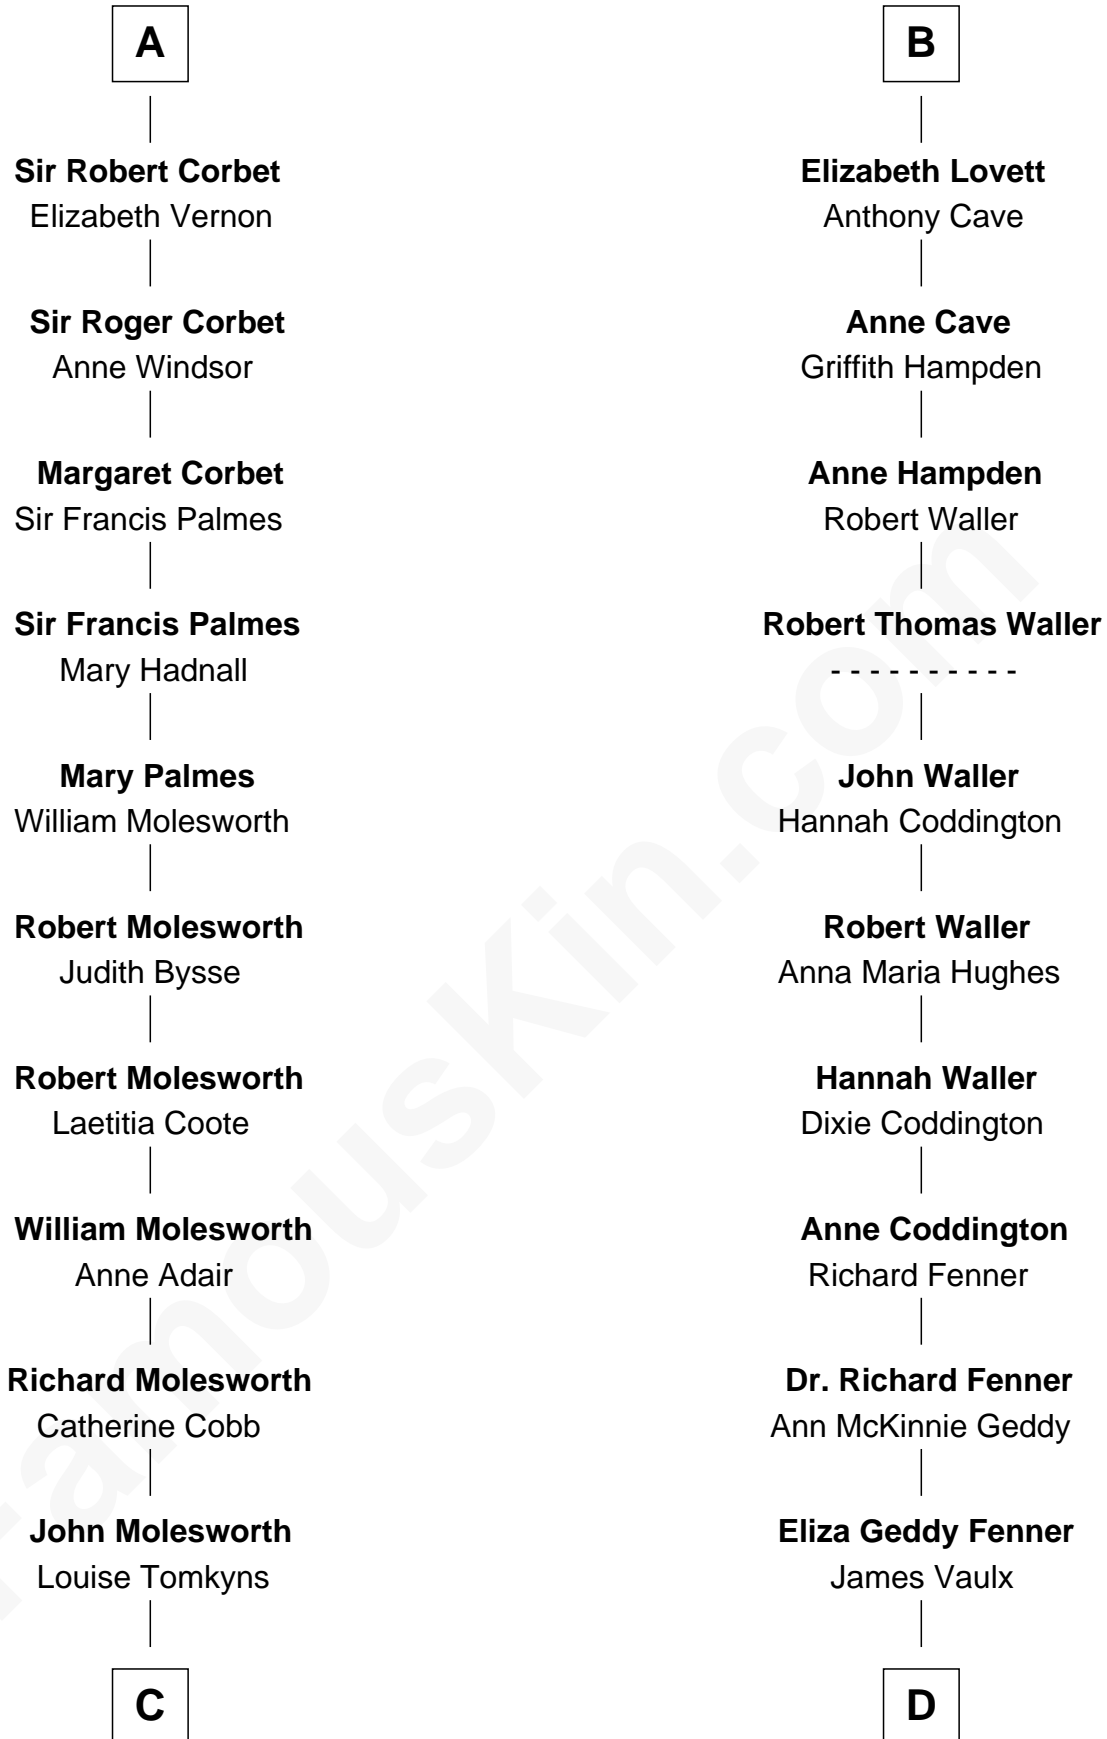

FamousKin.com Relationship Chart of

Joan Fontaine

Movie Actress

19th cousin 1 time removed of

John McCain

U.S. Senator from Arizona

C

Margaret Letitia Molesworth
Charles Richard De Havilland

Walter Augustus De Havilland
Lillian Augusta Ruse

Joan Fontaine
Movie Actress

D

James Junius Vaulx
Margaret Garside

Katherine Davey Vaulx
Adm. John Sidney McCain

Adm. John Sidney McCain
Roberta Wright

John McCain
U.S. Senator from Arizona