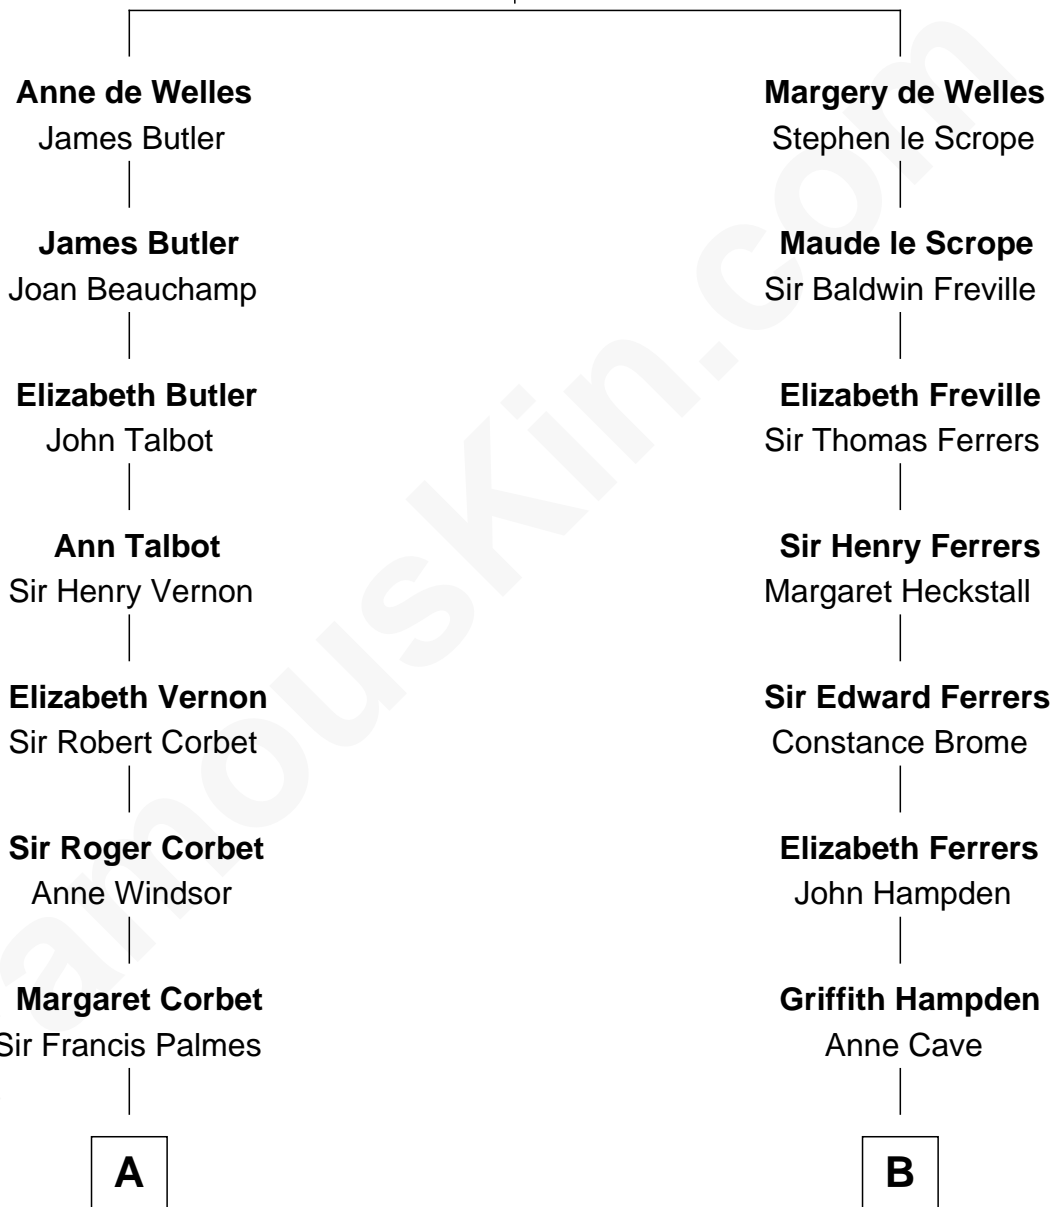

FamousKin.com Relationship Chart of

Joan Fontaine

Movie Actress

16th cousin 2 times removed of

John McCain

U.S. Senator from Arizona

John de Welles

Maud de Roos

FamousKin.com