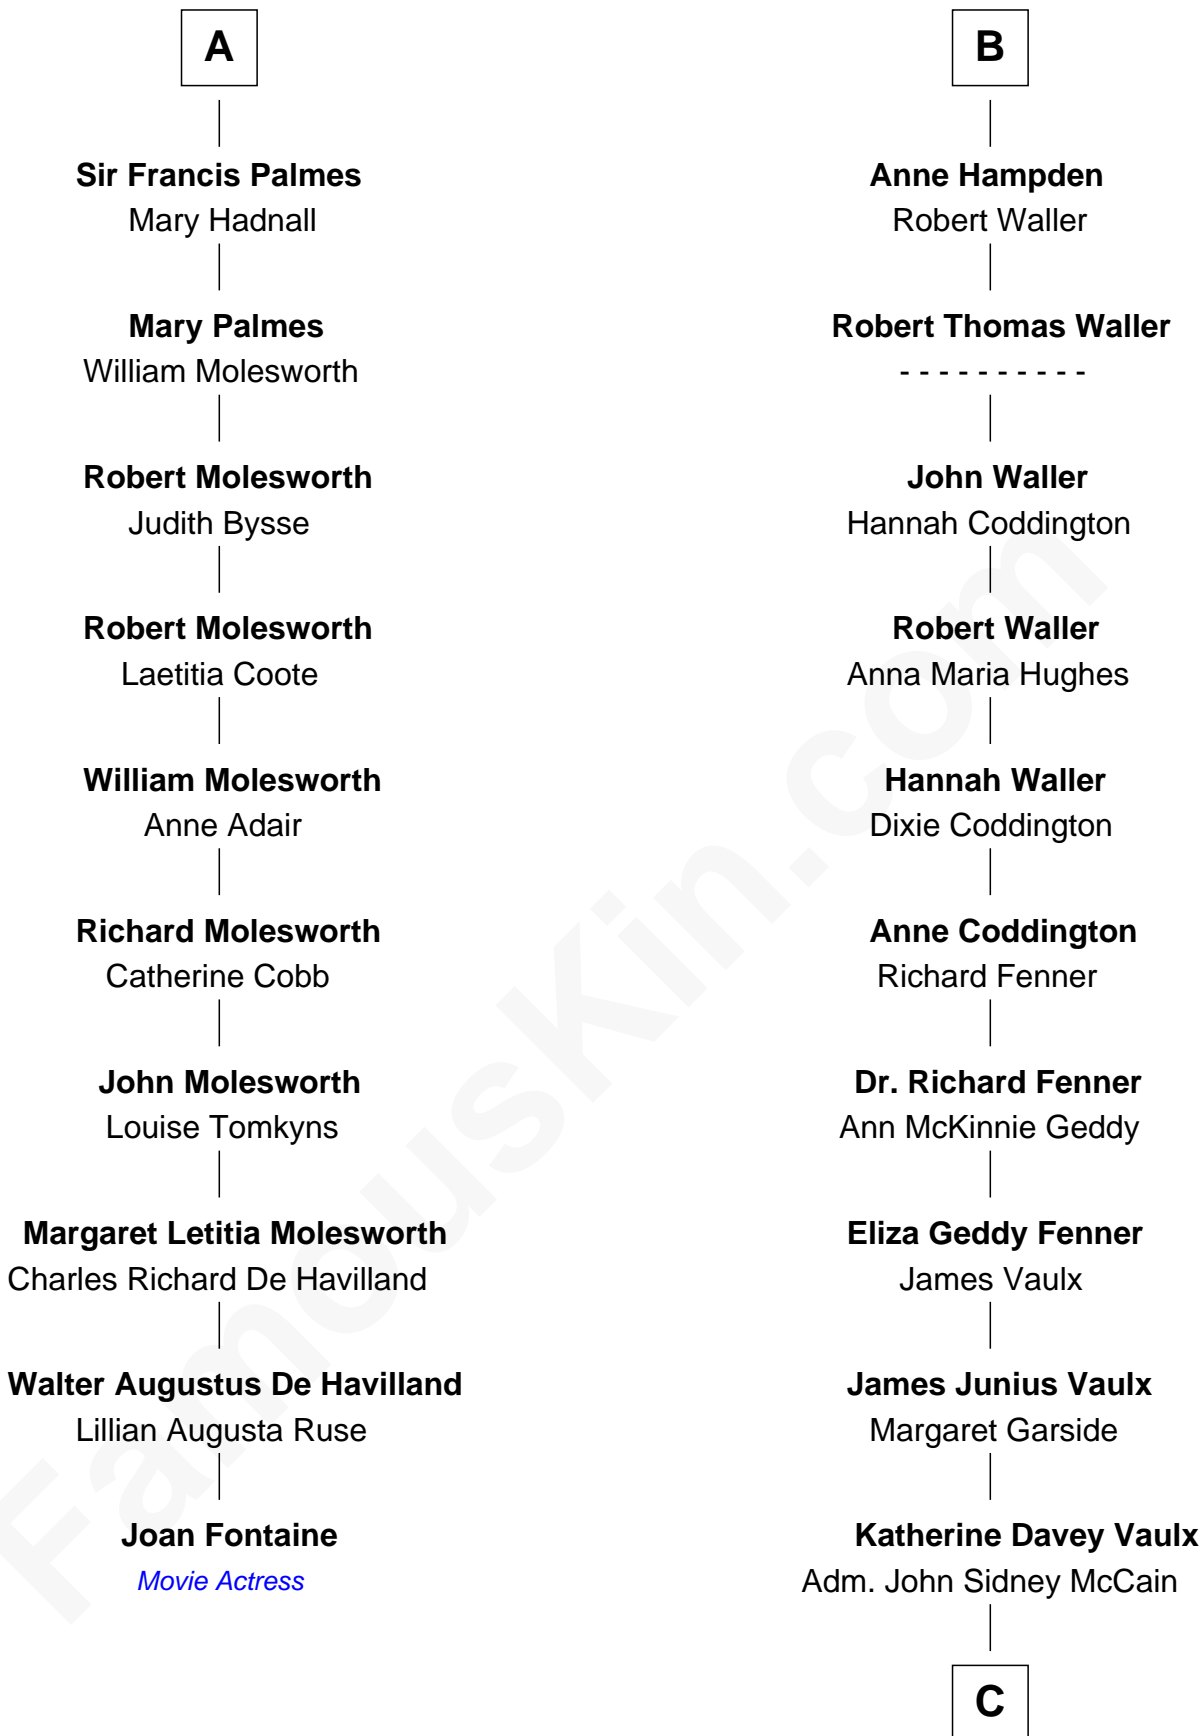

FamousKin.com Relationship Chart of

Joan Fontaine

Movie Actress

16th cousin 2 times removed of

John McCain

U.S. Senator from Arizona

John de Welles

Maud de Roos

FamousKin.com