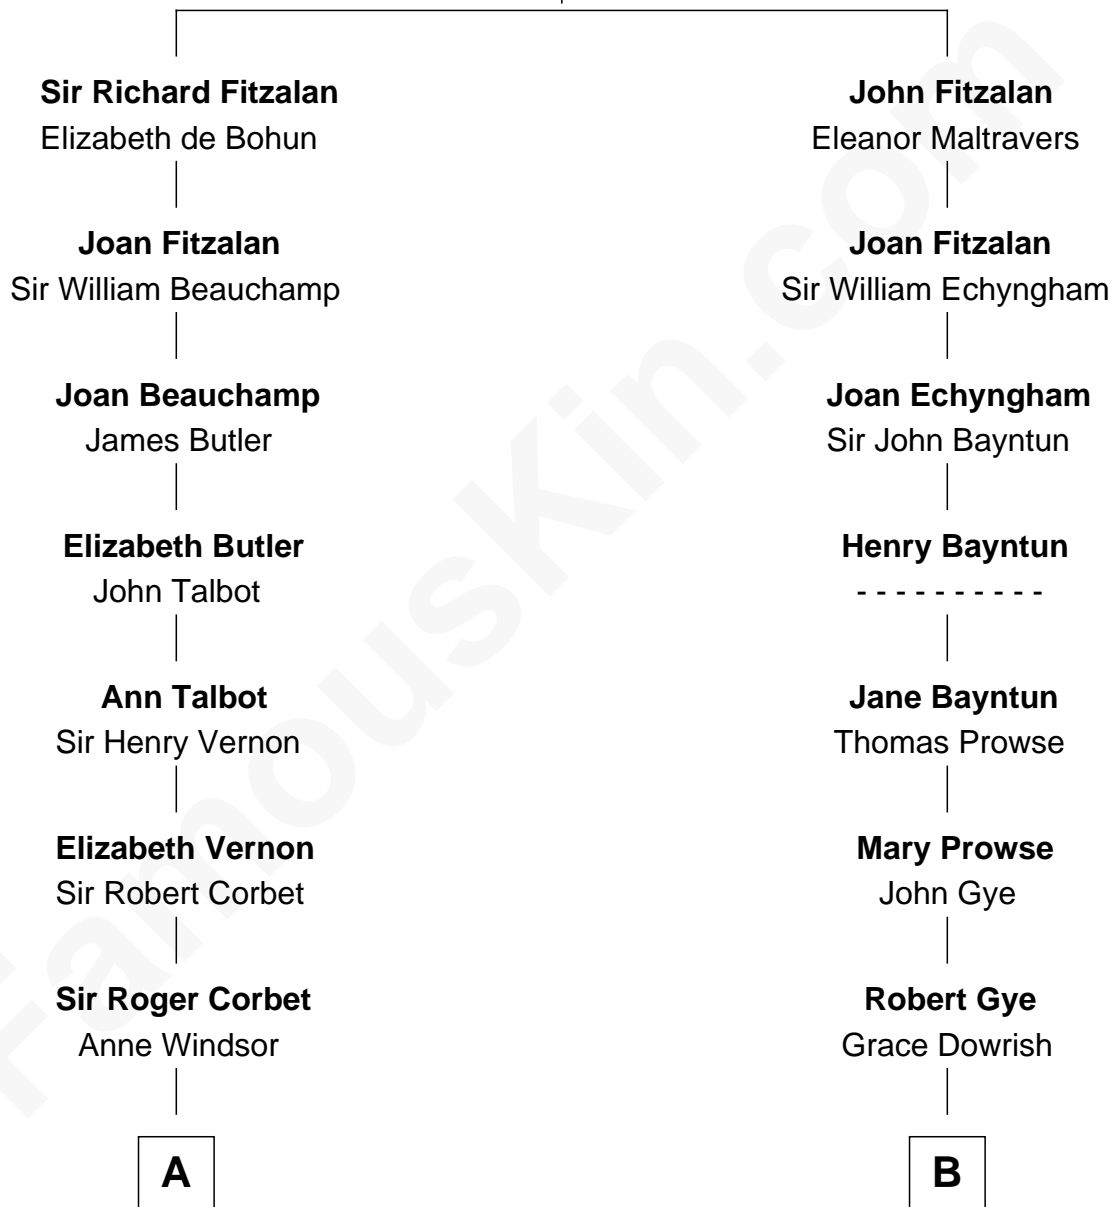

FamousKin.com Relationship Chart of

Joan Fontaine

Movie Actress

17th cousin 1 time removed of

Sarah Palin

9th Governor of Alaska

Richard Fitzalan
Eleanor Plantagenet

C

Charles Richard Heath

Sarah Sheeran

Sarah Palin

9th Governor of Alaska

FamousKin.com