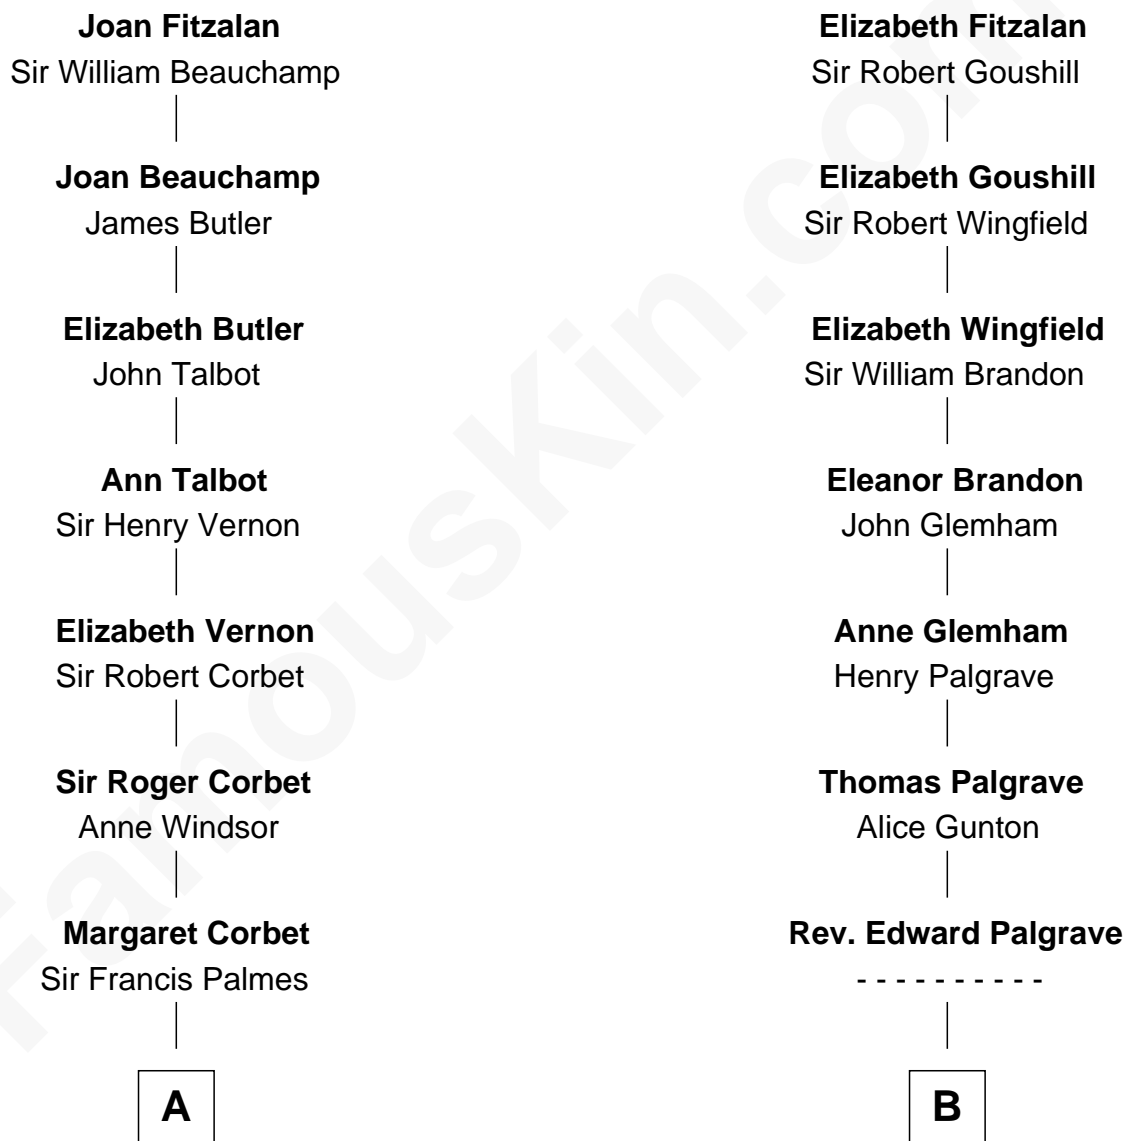

FamousKin.com Relationship Chart of

Joan Fontaine

Movie Actress

16th cousin 4 times removed of

Sarah Palin

9th Governor of Alaska

Sir Richard Fitzalan

Elizabeth de Bohun

C

Charles R. Heath
Alice Adeline Oriel

Charles Francis Heath
Nellie Marie Brandt

Charles Richard Heath
Sarah Sheeran

Sarah Palin
9th Governor of Alaska

FamousKin.com