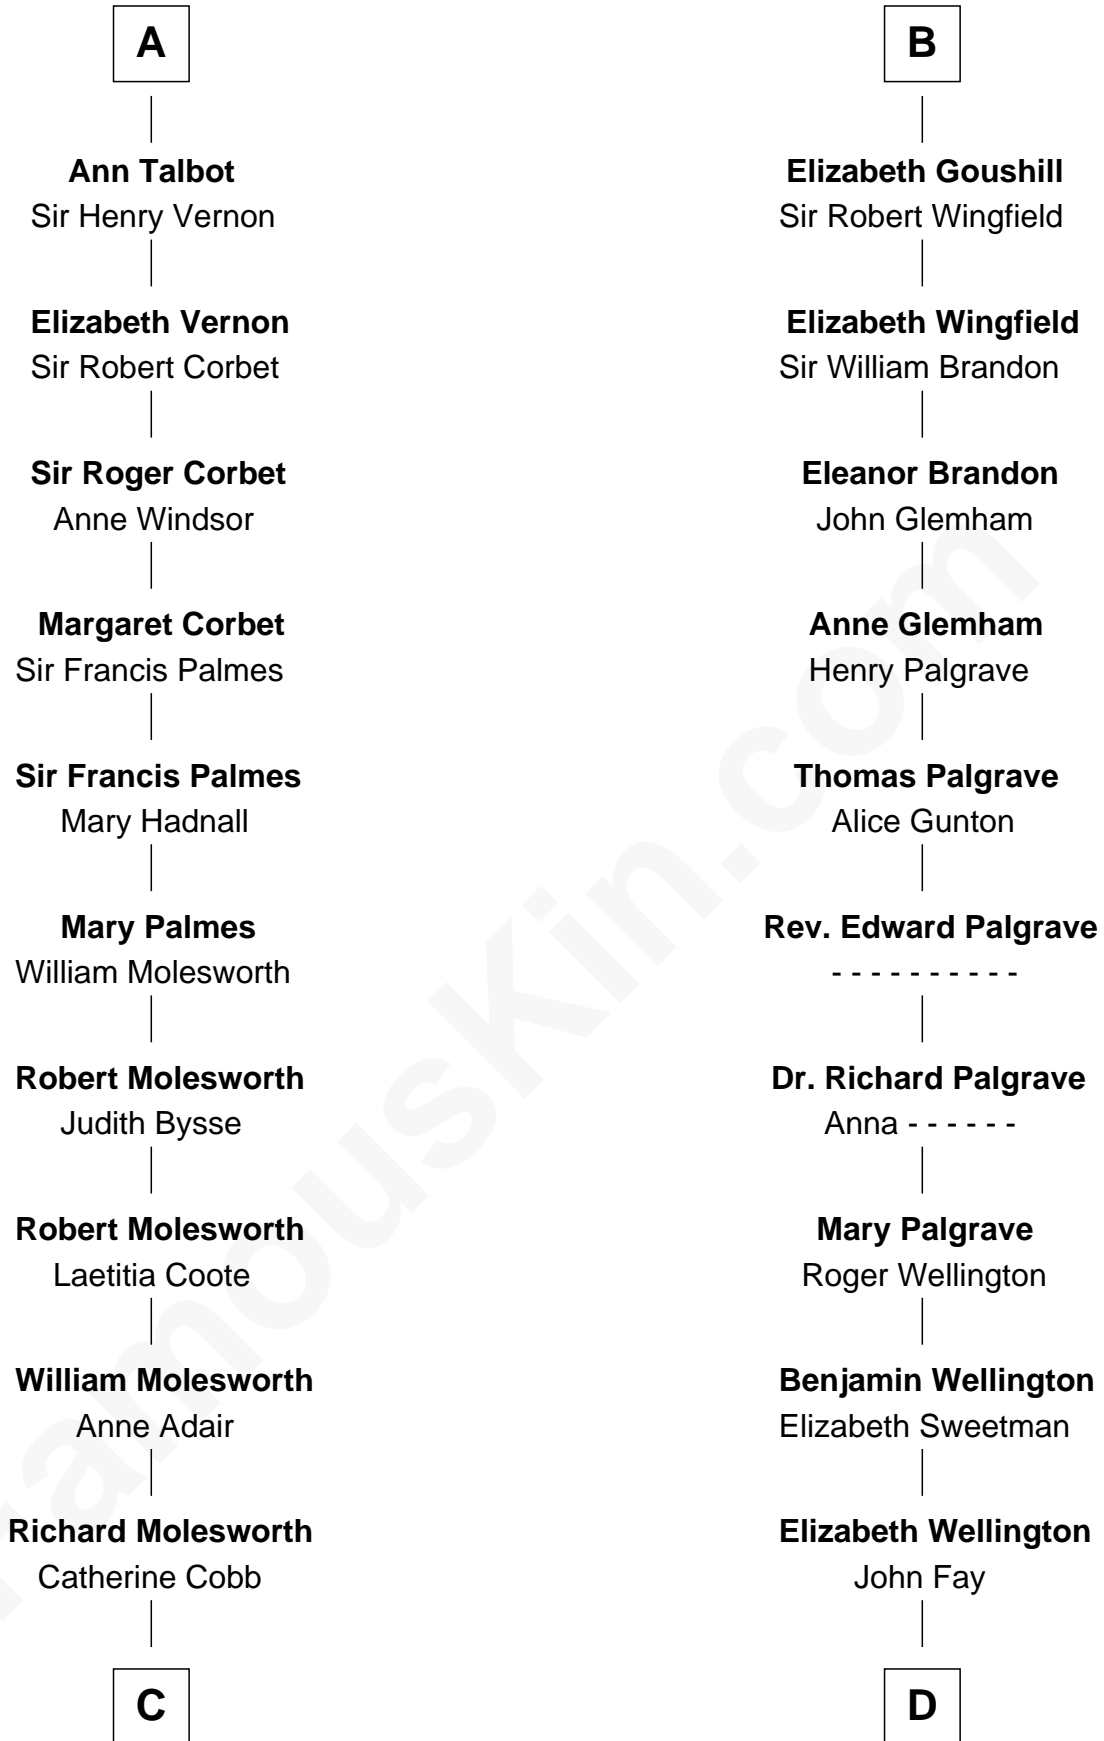

FamousKin.com Relationship Chart of

Joan Fontaine

Movie Actress

20th cousin of

Shubael D. Childs

Founder of S.D. Childs & Company

Sir Geoffrey FitzPiers

Aveline de Clare

C

John Molesworth

Louise Tomkyns

Margaret Letitia Molesworth

Charles Richard De Havilland

Walter Augustus De Havilland

Lillian Augusta Ruse

Joan Fontaine