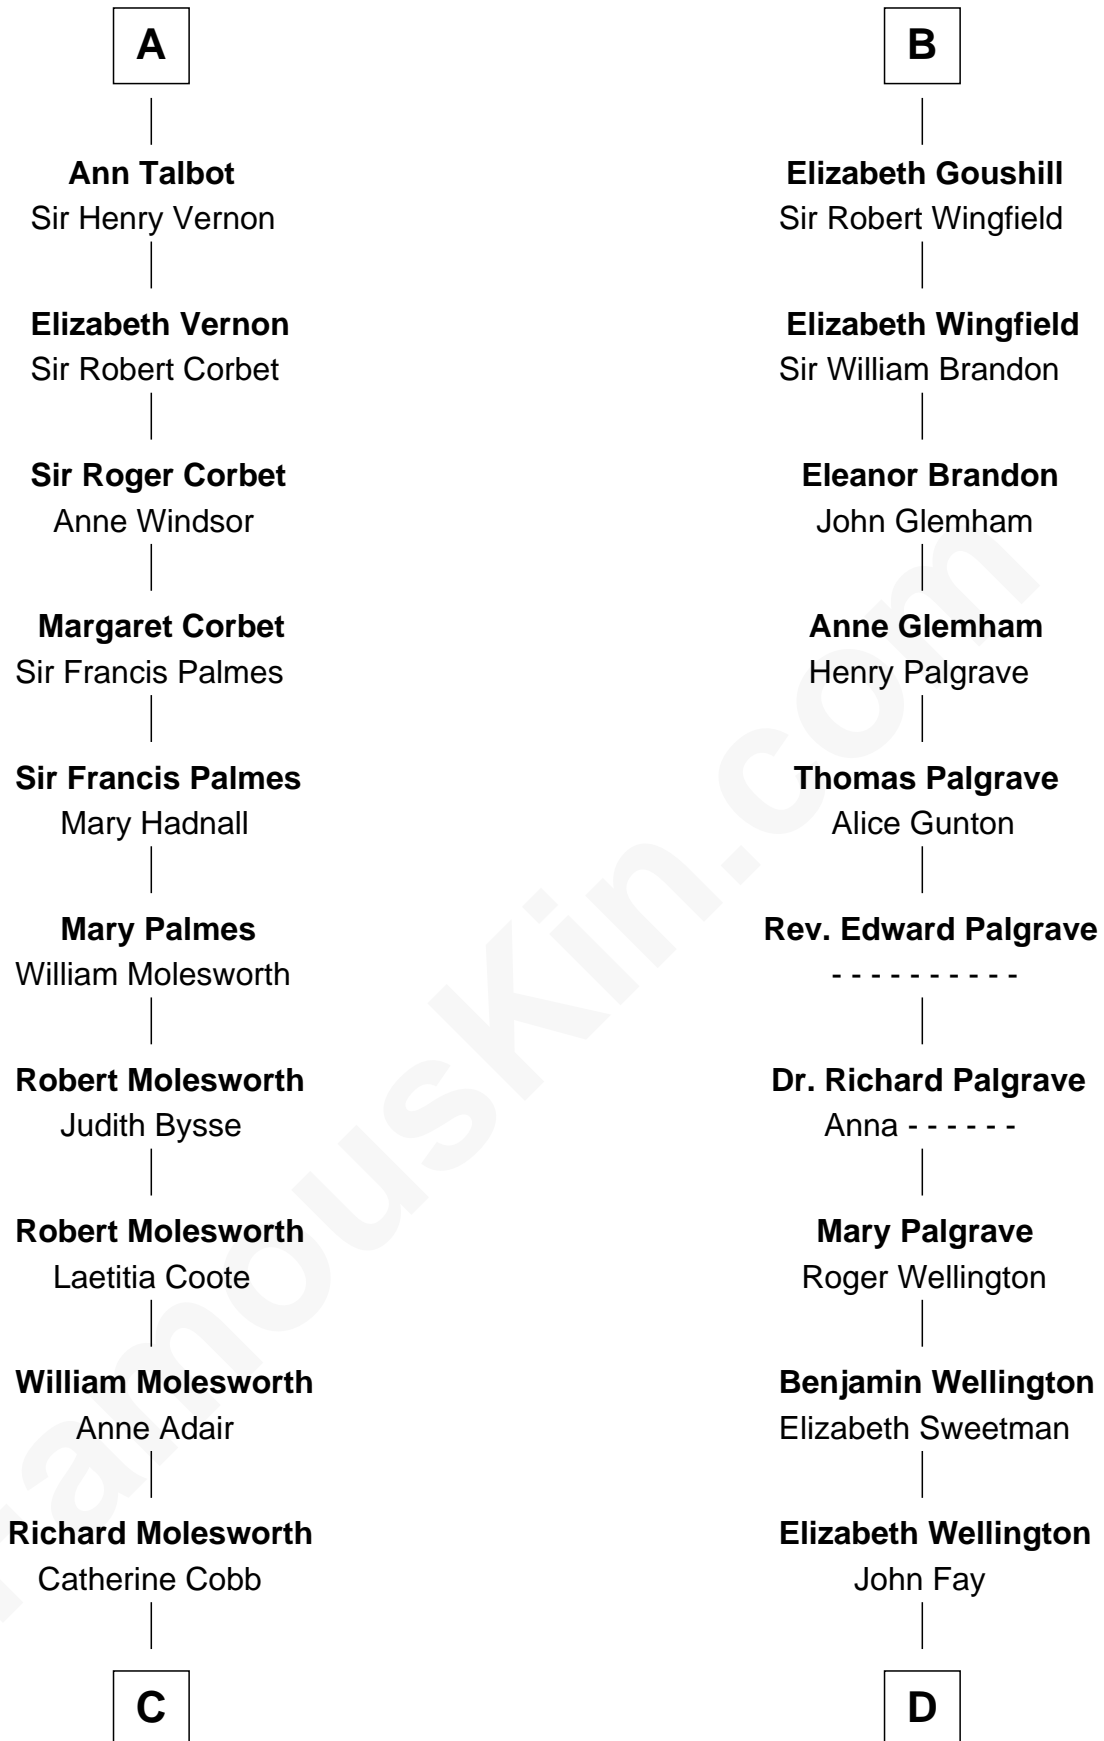

FamousKin.com Relationship Chart of

Joan Fontaine

Movie Actress

20th cousin of

Shubael D. Childs

Founder of S.D. Childs & Company

C

John Molesworth

Louise Tomkyns

Margaret Letitia Molesworth

Charles Richard De Havilland

Walter Augustus De Havilland

Lillian Augusta Ruse

Joan Fontaine

Movie Actress

D