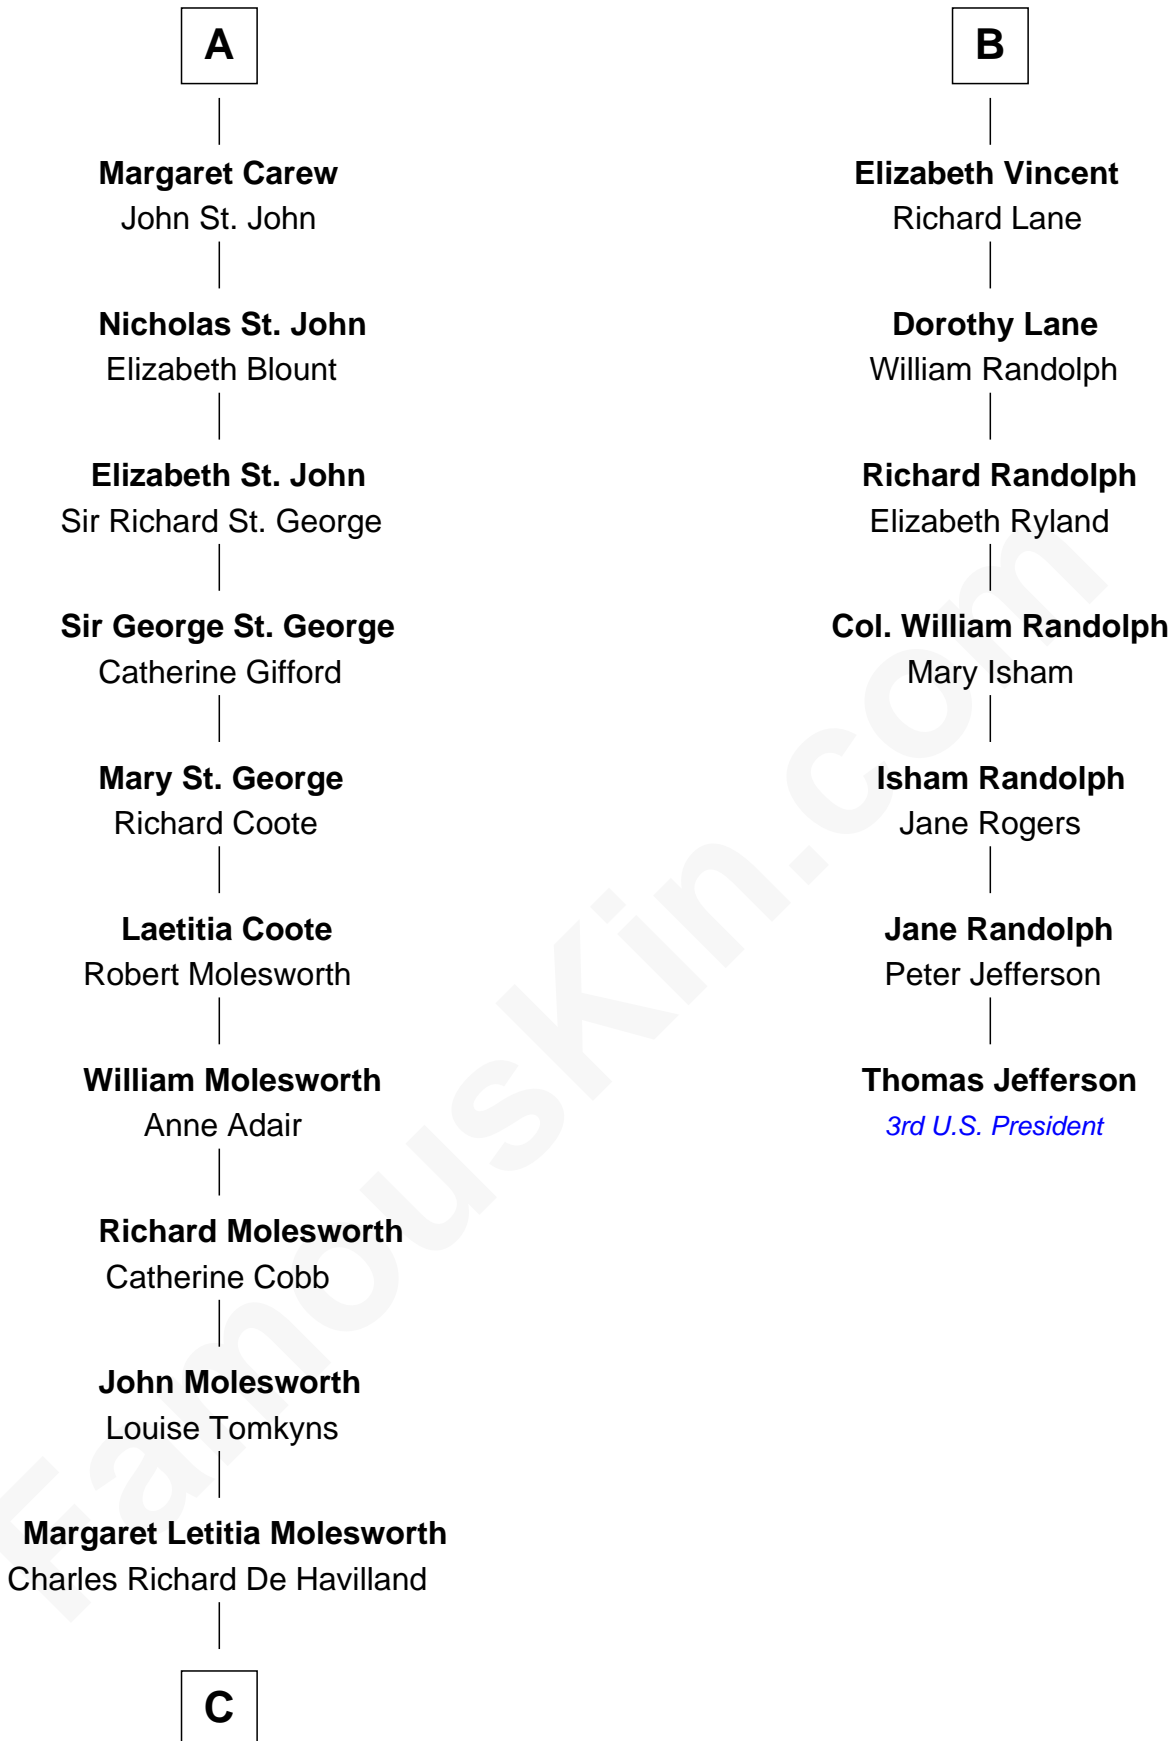

FamousKin.com Relationship Chart of

Joan Fontaine

Movie Actress

13th cousin 5 times removed of

Thomas Jefferson

3rd U.S. President and Signer of the Declaration of Independence

C

—
Walter Augustus De Havilland

Lillian Augusta Ruse

—
Joan Fontaine

Movie Actress

FamousKin.com