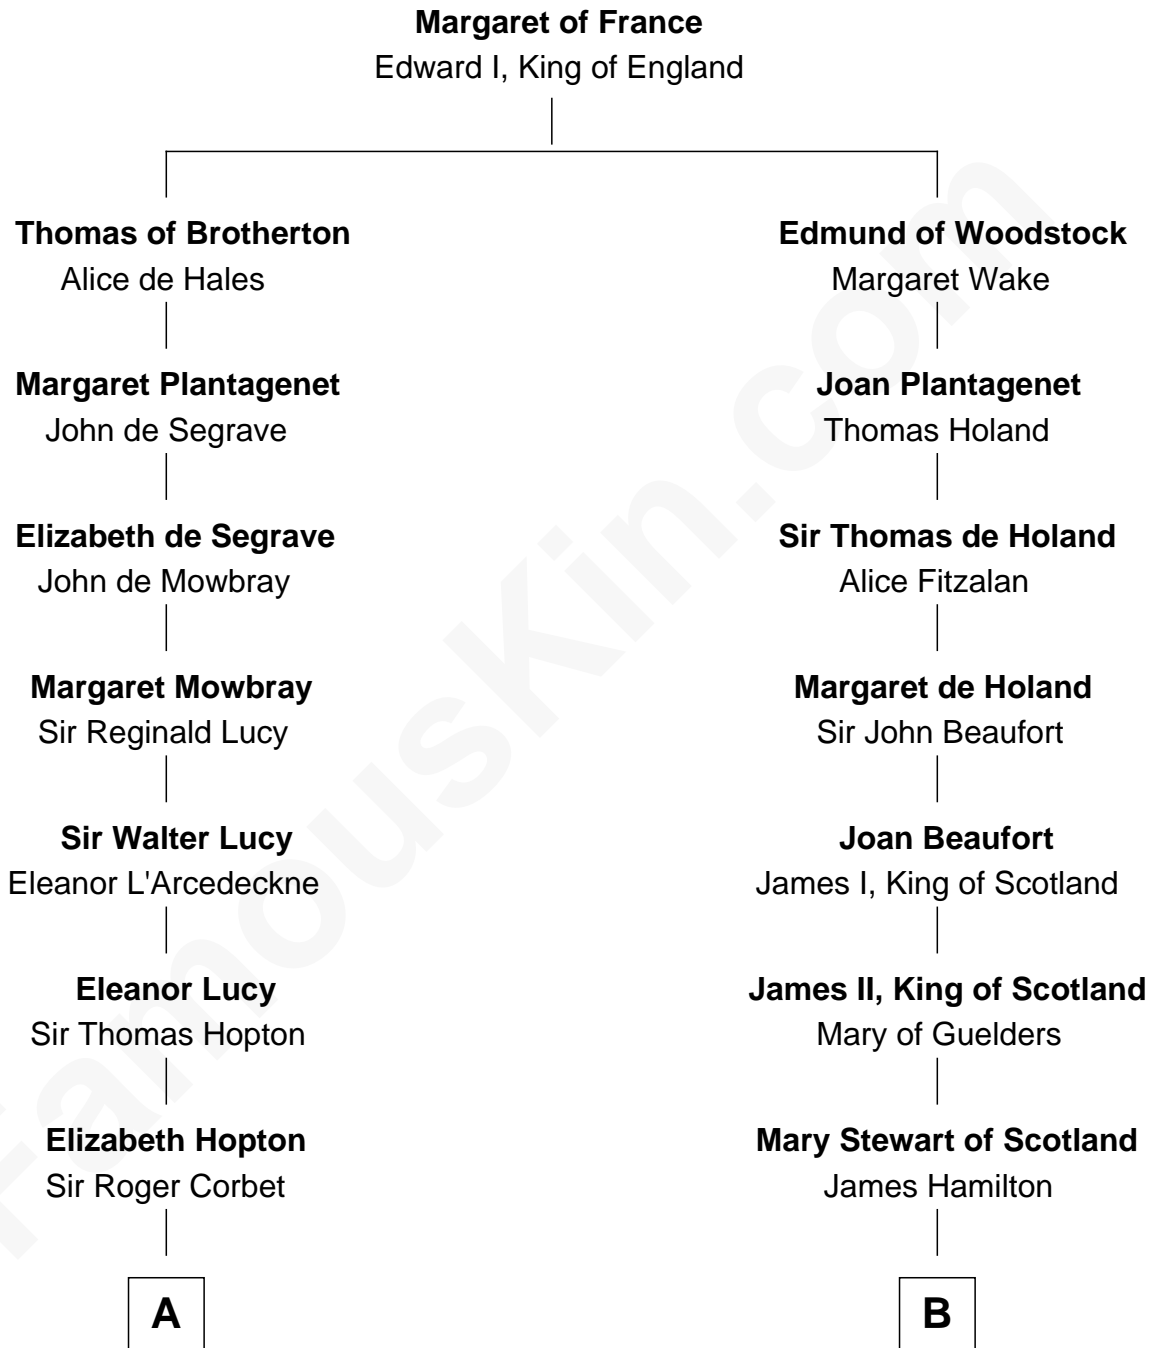

FamousKin.com Relationship Chart of

Joan Fontaine

Movie Actress

17th cousin 3 times removed of

Alexander Hamilton

1st U.S. Secretary of the Treasury

C

—
John Molesworth

Louise Tomkyns

—
Margaret Letitia Molesworth

Charles Richard De Havilland

—
Walter Augustus De Havilland

Lillian Augusta Ruse

—
Joan Fontaine

Movie Actress

FamousKin.com