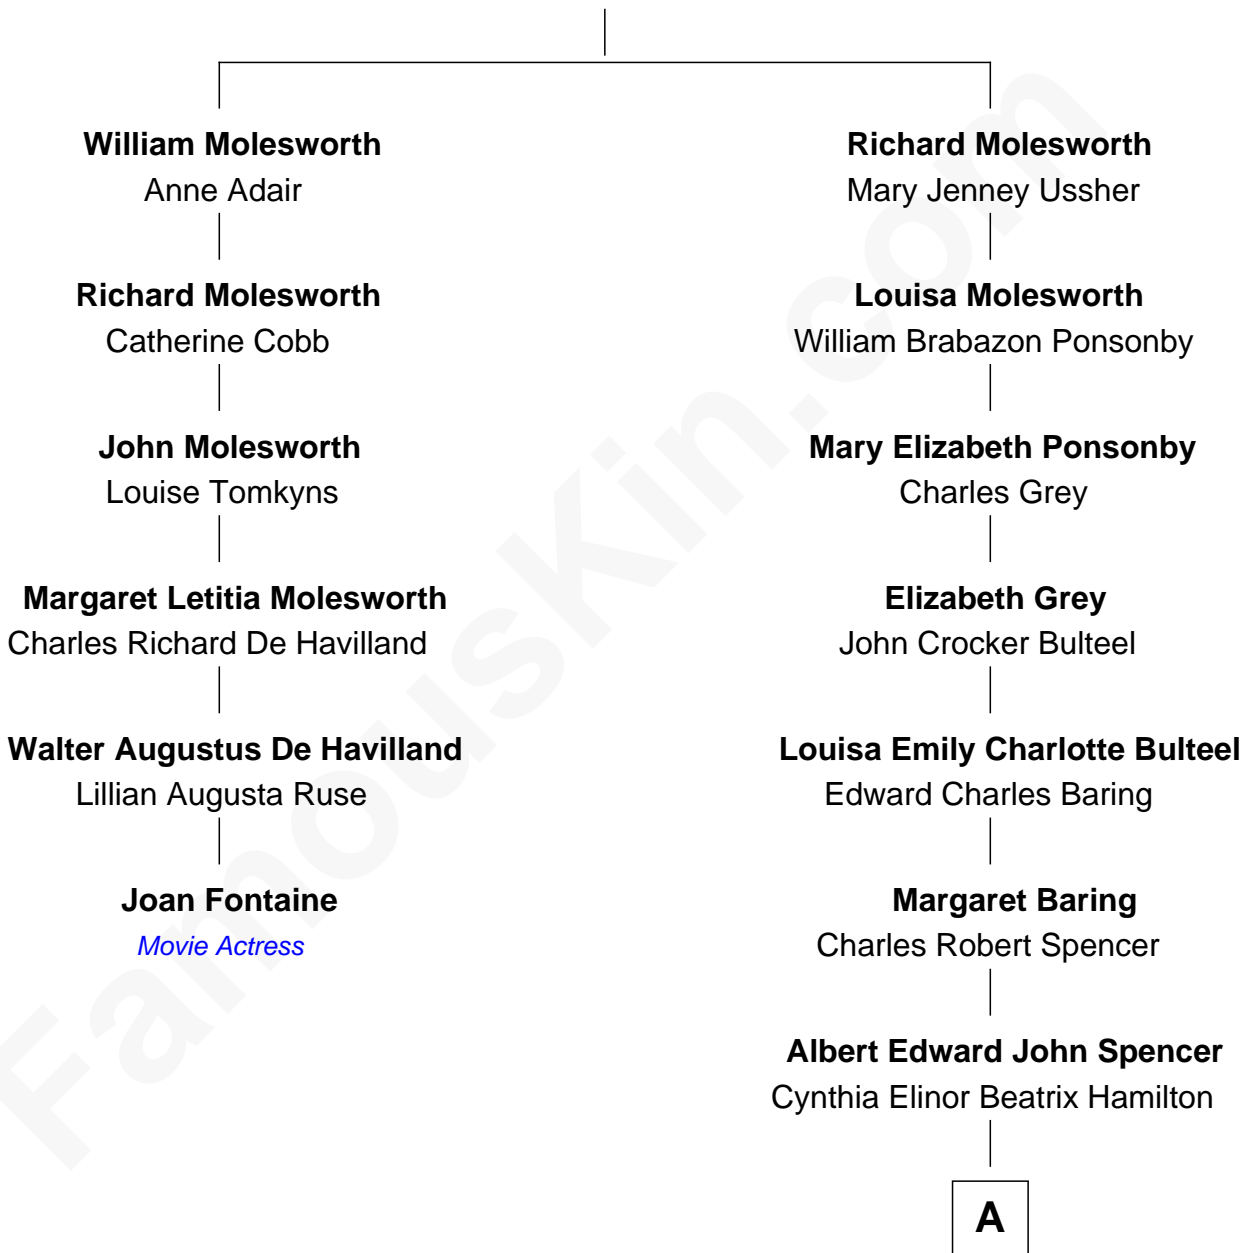

FamousKin.com Relationship Chart of

Joan Fontaine

Movie Actress

5th cousin 3 times removed of

Princess Diana

Princess of Wales

Robert Molesworth

Laetitia Coote

A

Edward John Spencer
Frances Ruth Burke Roche

Princess Diana
Princess of Wales

FamousKin.com