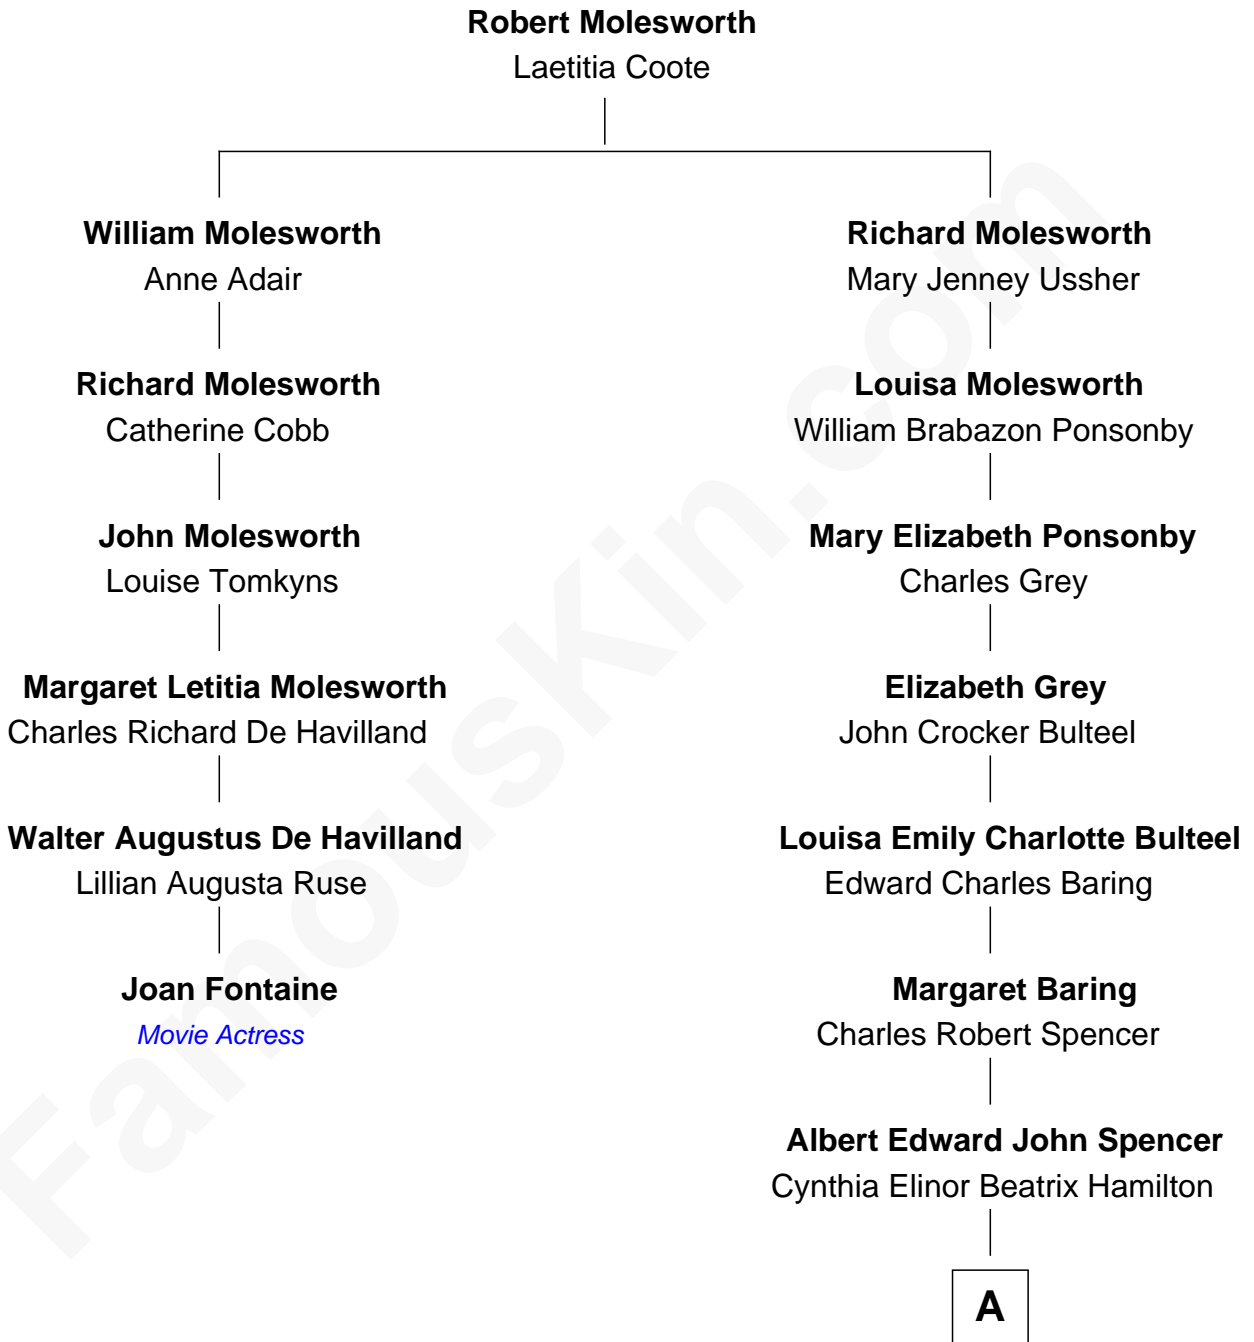

FamousKin.com Relationship Chart of

Joan Fontaine

Movie Actress

5th cousin 4 times removed of

Prince William

Prince of Wales

A

Edward John Spencer
Frances Ruth Burke Roche

Princess Diana Frances Spencer
Charles III, King of the United Kingdom

Prince William
Prince of Wales

FamousKin.com