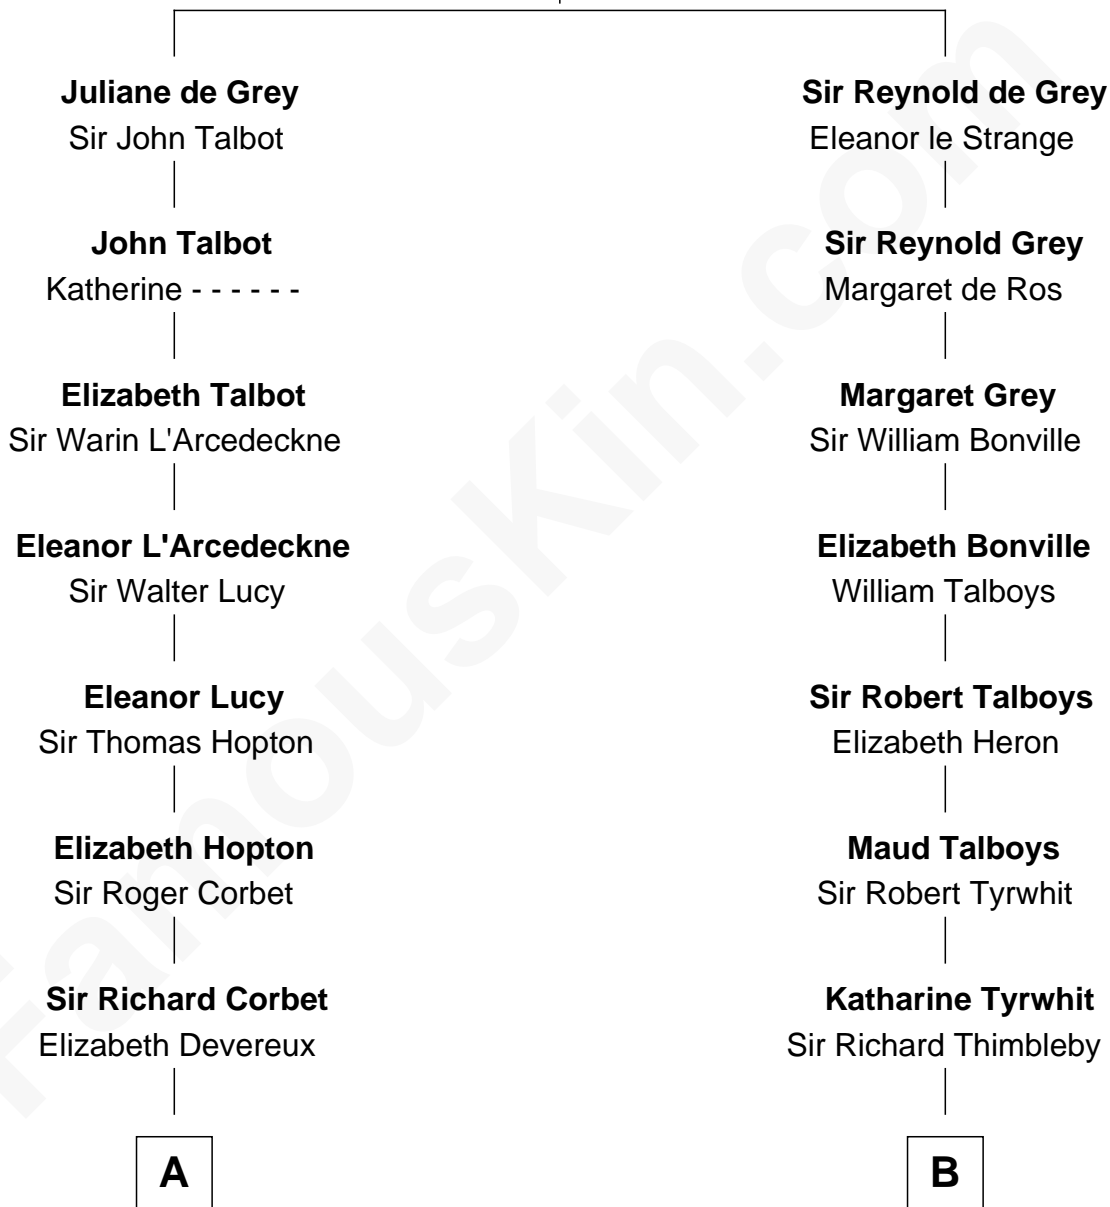

FamousKin.com Relationship Chart of

Joan Fontaine

Movie Actress

19th cousin 1 time removed of

Anna Gunn

TV and Movie Actress

Sir Roger de Grey
Elizabeth de Hastings

C

Margaret Letitia Molesworth
Charles Richard De Havilland

Walter Augustus De Havilland
Lillian Augusta Ruse

Joan Fontaine
Movie Actress

D

Luther N. Day
Ida McKinley Barber

Ida McKinley Day
Clemens Earl Gunn