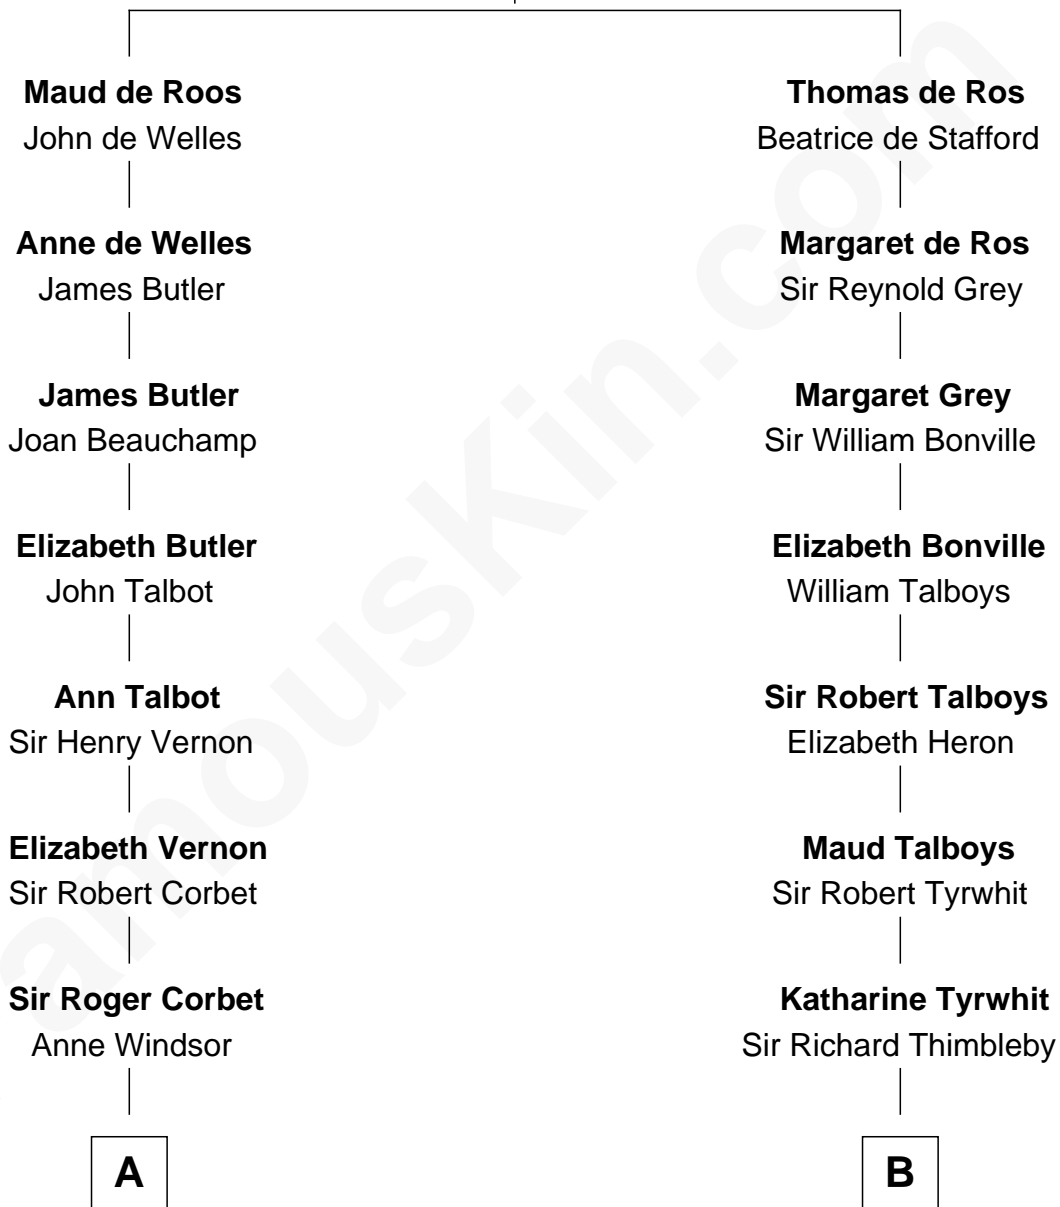

FamousKin.com Relationship Chart of

Joan Fontaine

Movie Actress

17th cousin 3 times removed of

Anna Gunn

TV and Movie Actress

Sir William de Ros
Margery de Badlesmere

C

Luther N. Day

Ida McKinley Barber

Ida McKinley Day

Clemens Earl Gunn

Clemens Earl Gunn

Sharon Anna Kathryn Peters

Anna Gunn

TV and Movie Actress