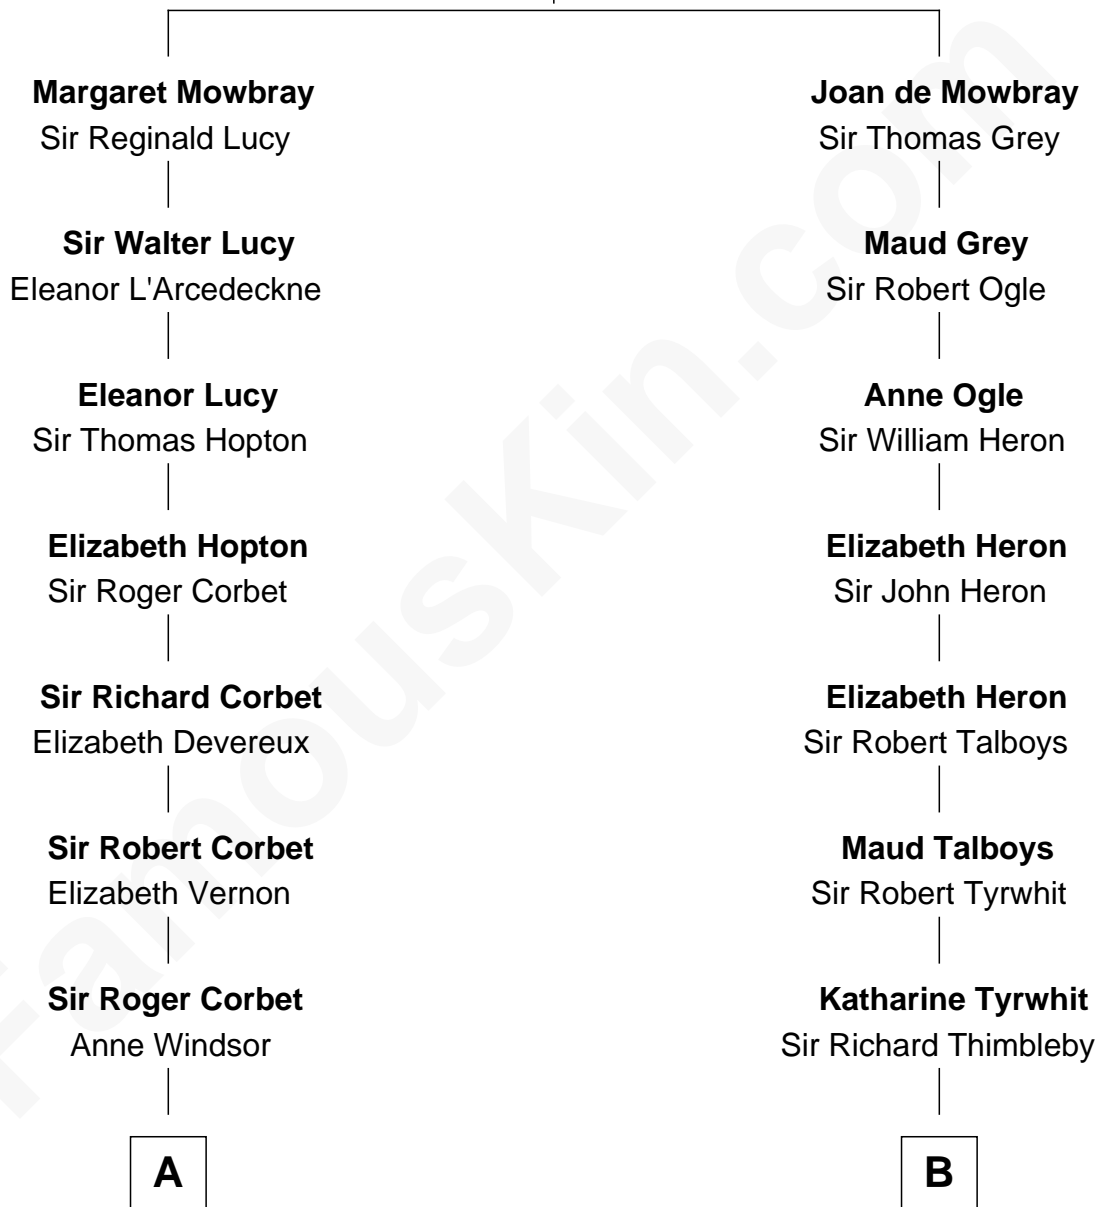

# FamousKin.com Relationship Chart of

**Joan Fontaine**

*Movie Actress*

17th cousin 3 times removed of

**Anna Gunn**

*TV and Movie Actress*

**John de Mowbray**  
Elizabeth de Segrave

**C**

**Luther N. Day**

Ida McKinley Barber

**Ida McKinley Day**

Clemens Earl Gunn

**Clemens Earl Gunn**

Sharon Anna Kathryn Peters

**Anna Gunn**

*TV and Movie Actress*