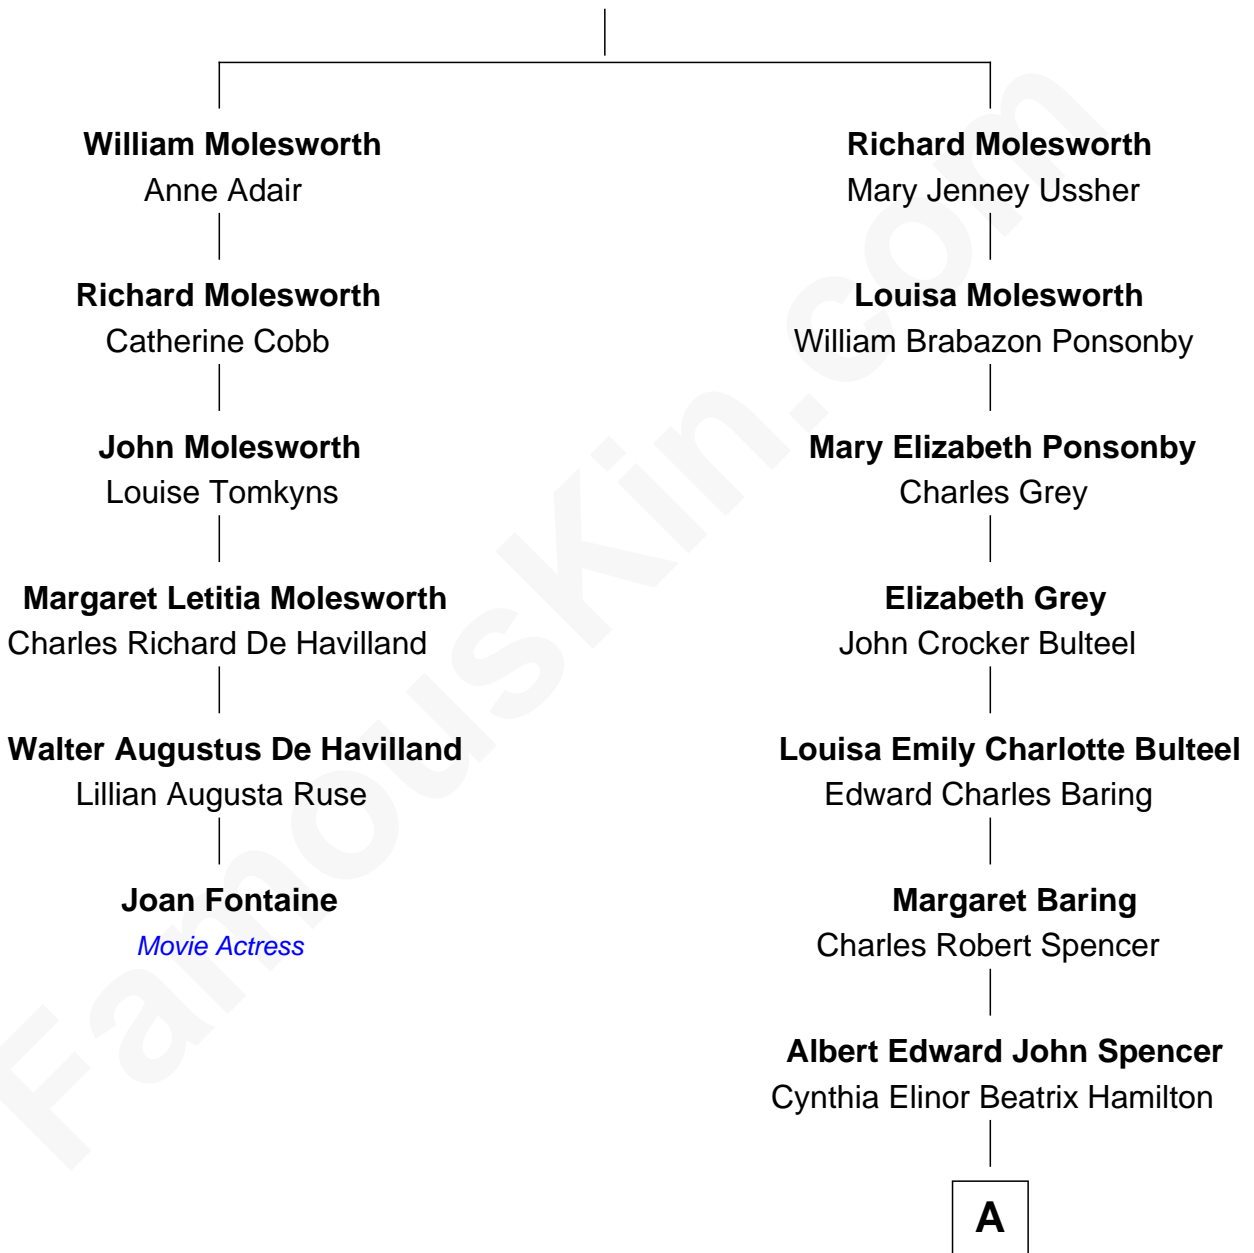

# FamousKin.com Relationship Chart of

**Joan Fontaine**

*Movie Actress*

5th cousin 4 times removed of

**Prince Harry**

*Duke of Sussex*

**Robert Molesworth**

Laetitia Coote

A

**Edward John Spencer**  
Frances Ruth Burke Roche

**Princess Diana Frances Spencer**  
Charles III, King of the United Kingdom

**Prince Harry**  
*Duke of Sussex*

FamousKin.com