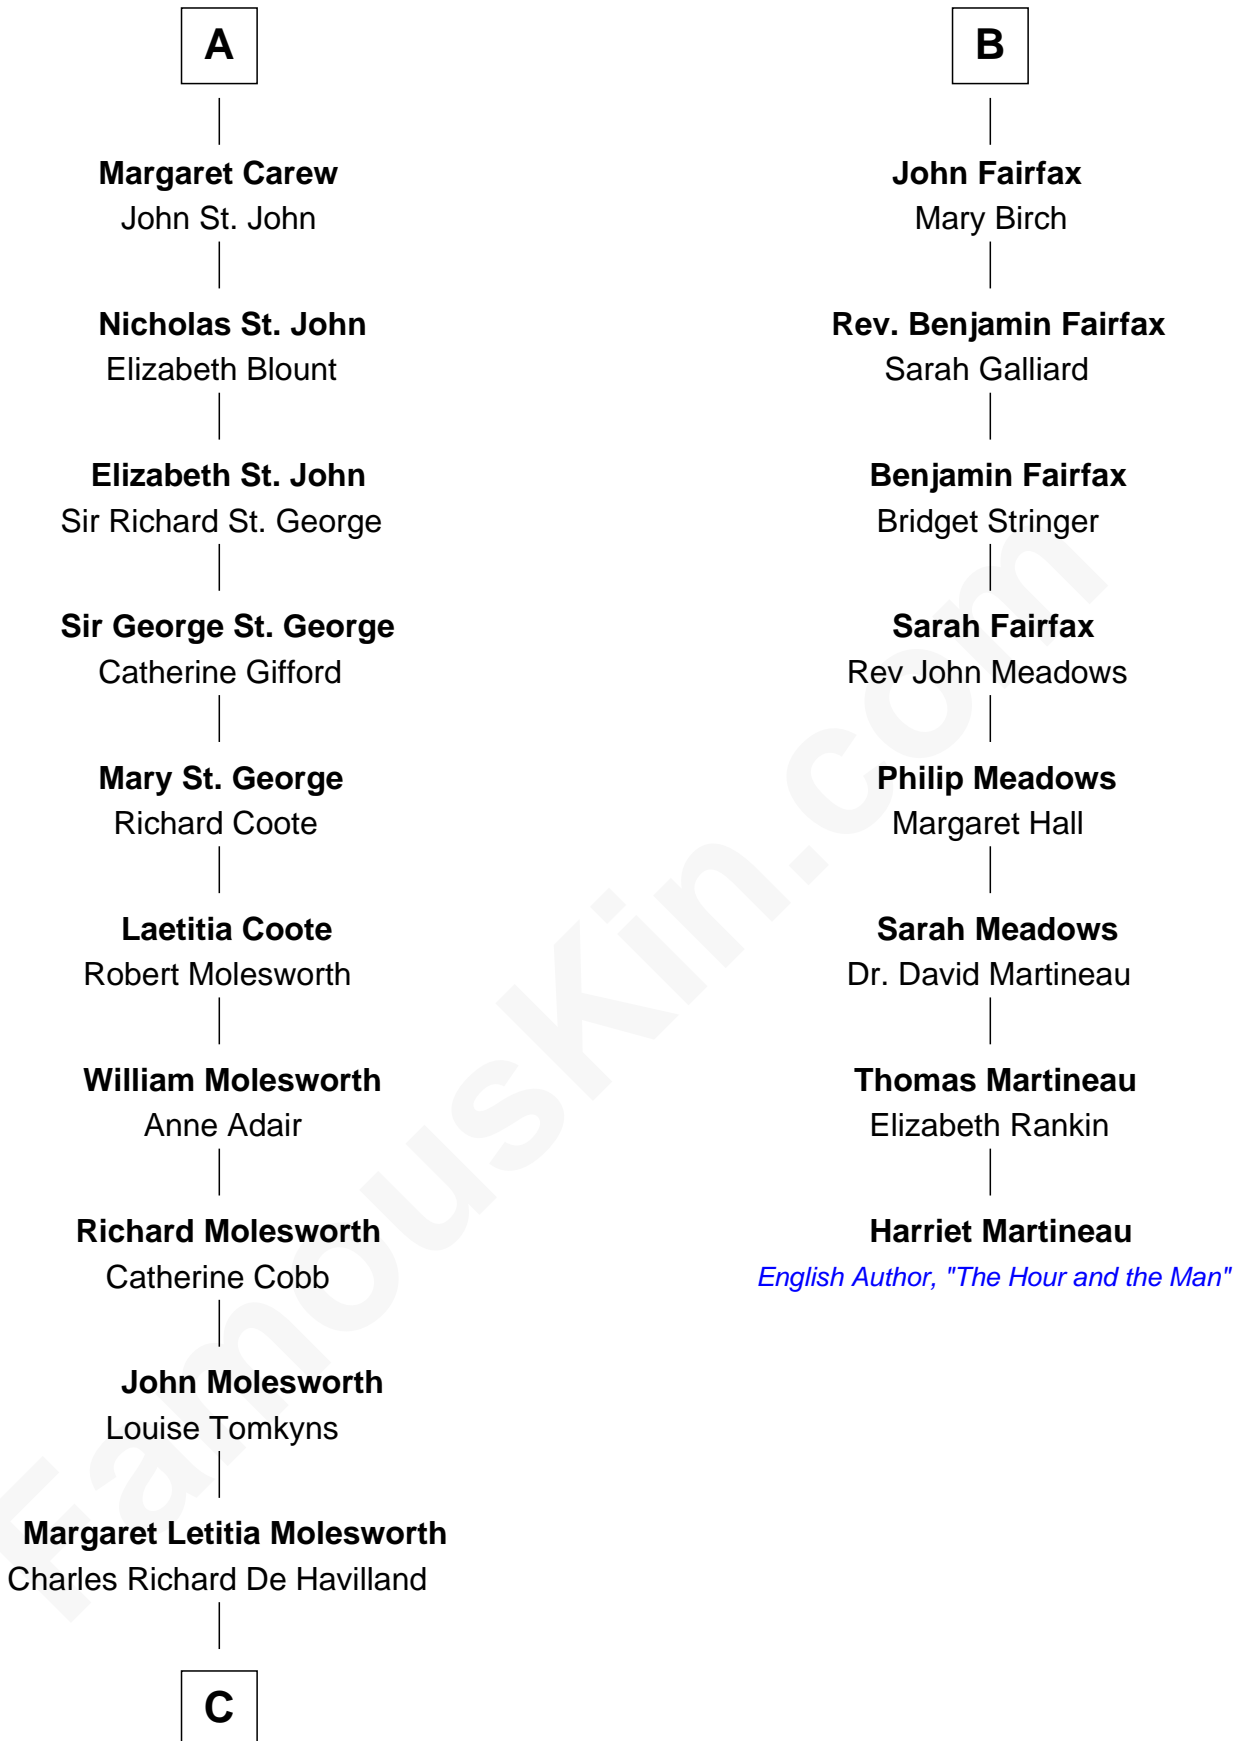

# FamousKin.com Relationship Chart of

**Joan Fontaine**

*Movie Actress*

14th cousin 4 times removed of

**Harriet Martineau**

*Author of The Hour and the Man*

**C**

—  
**Walter Augustus De Havilland**

Lillian Augusta Ruse

—  
**Joan Fontaine**

*Movie Actress*

FamousKin.com