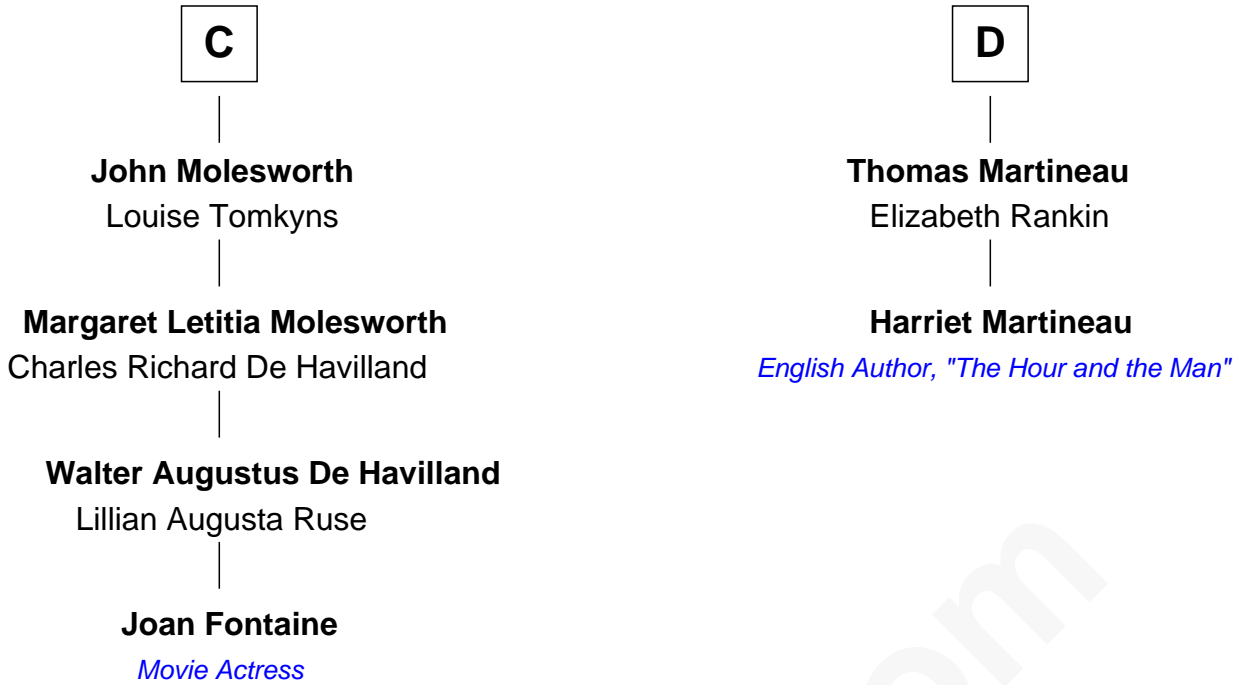

FamousKin.com Relationship Chart of

Joan Fontaine

Movie Actress

18th cousin 2 times removed of

Harriet Martineau

Author of The Hour and the Man

Sir Humphrey de Bohun

Eleanor de Braiose

Joan Beaufort

Mary Ferrers

Ralph de Neville

John Neville

Elizabeth Newmarch

B

FamousKin.com