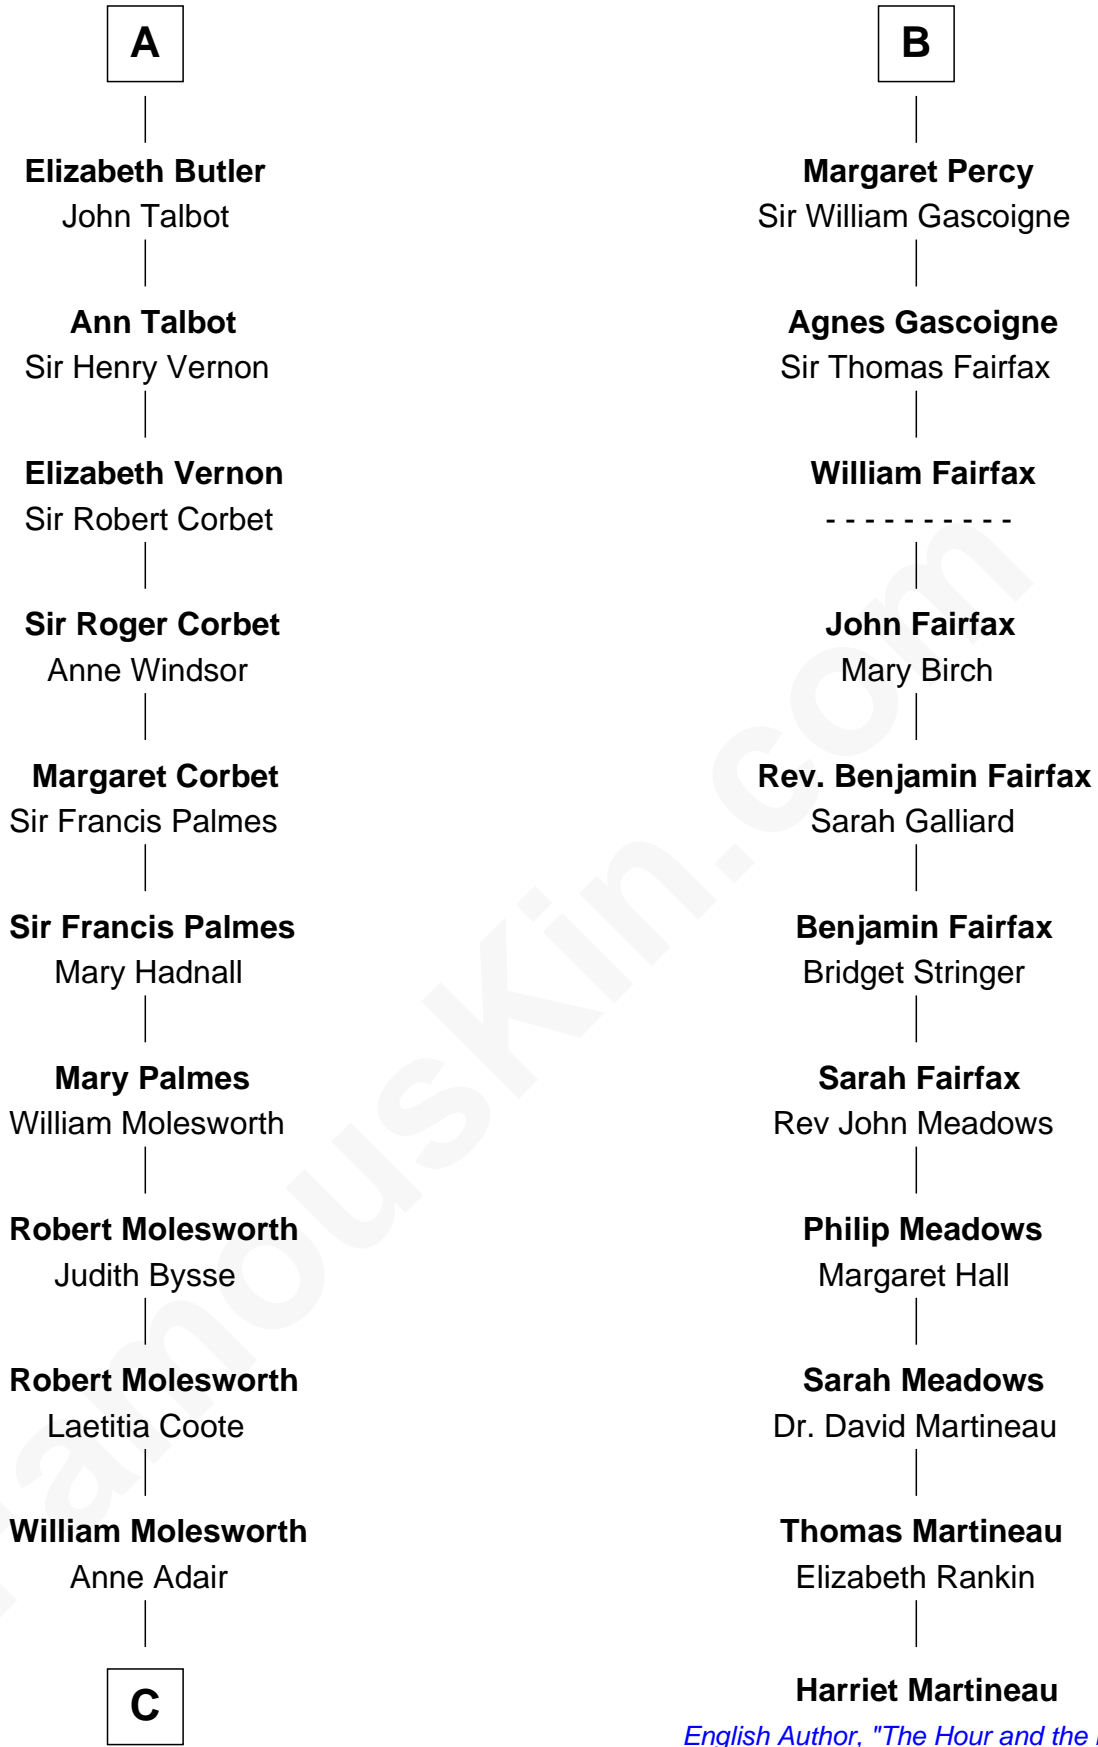

FamousKin.com Relationship Chart of

Joan Fontaine

Movie Actress

17th cousin 4 times removed of

Harriet Martineau

Author of The Hour and the Man

William de Braiose

Eva Marshal

Eleanor de Braiose
Sir Humphrey de Bohun

Humphrey de Bohun
Maud de Fiennes

Humphrey de Bohun
Elizabeth Plantagenet

Eleanor de Bohun
Sir James le Boteler

James le Boteler
Elizabeth Darcy

James Butler
Anne de Welles

James Butler
Joan Beauchamp

A

Eve de Braiose
Sir William de Cantilupe

Milicent de Cantilupe
Eudo la Zouche

Eve la Zouche
Sir Maurice de Berkeley

Thomas de Berkeley
Katherine de Clyvedon

Sir John Berkeley
Elizabeth Betteshorne

Eleanor Berkeley
Sir Richard Poynings

Eleanor Poynings
Sir Henry Percy

B

FamousKin.com