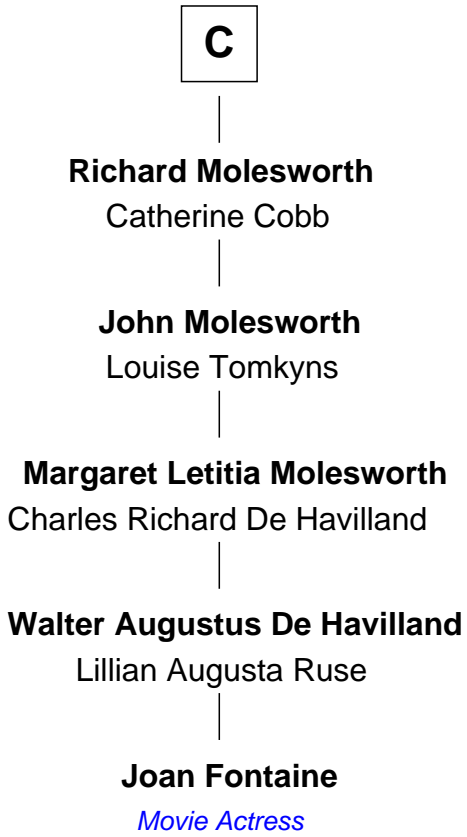

FamousKin.com Relationship Chart of

Joan Fontaine

Movie Actress

17th cousin 4 times removed of

Harriet Martineau

Author of The Hour and the Man

William de Braiose

Eva Marshal

Eleanor de Braiose
Sir Humphrey de Bohun

Humphrey de Bohun
Maud de Fiennes

Humphrey de Bohun
Elizabeth Plantagenet

Eleanor de Bohun
Sir James le Boteler

James le Boteler
Elizabeth Darcy

James Butler
Anne de Welles

James Butler
Joan Beauchamp

A

Eve de Braiose
Sir William de Cantilupe

Milicent de Cantilupe
Eudo la Zouche

Eve la Zouche
Sir Maurice de Berkeley

Thomas de Berkeley
Katherine de Clyvedon

Sir John Berkeley
Elizabeth Betteshorne

Eleanor Berkeley
Sir Richard Poynings

Eleanor Poynings
Sir Henry Percy

B

FamousKin.com