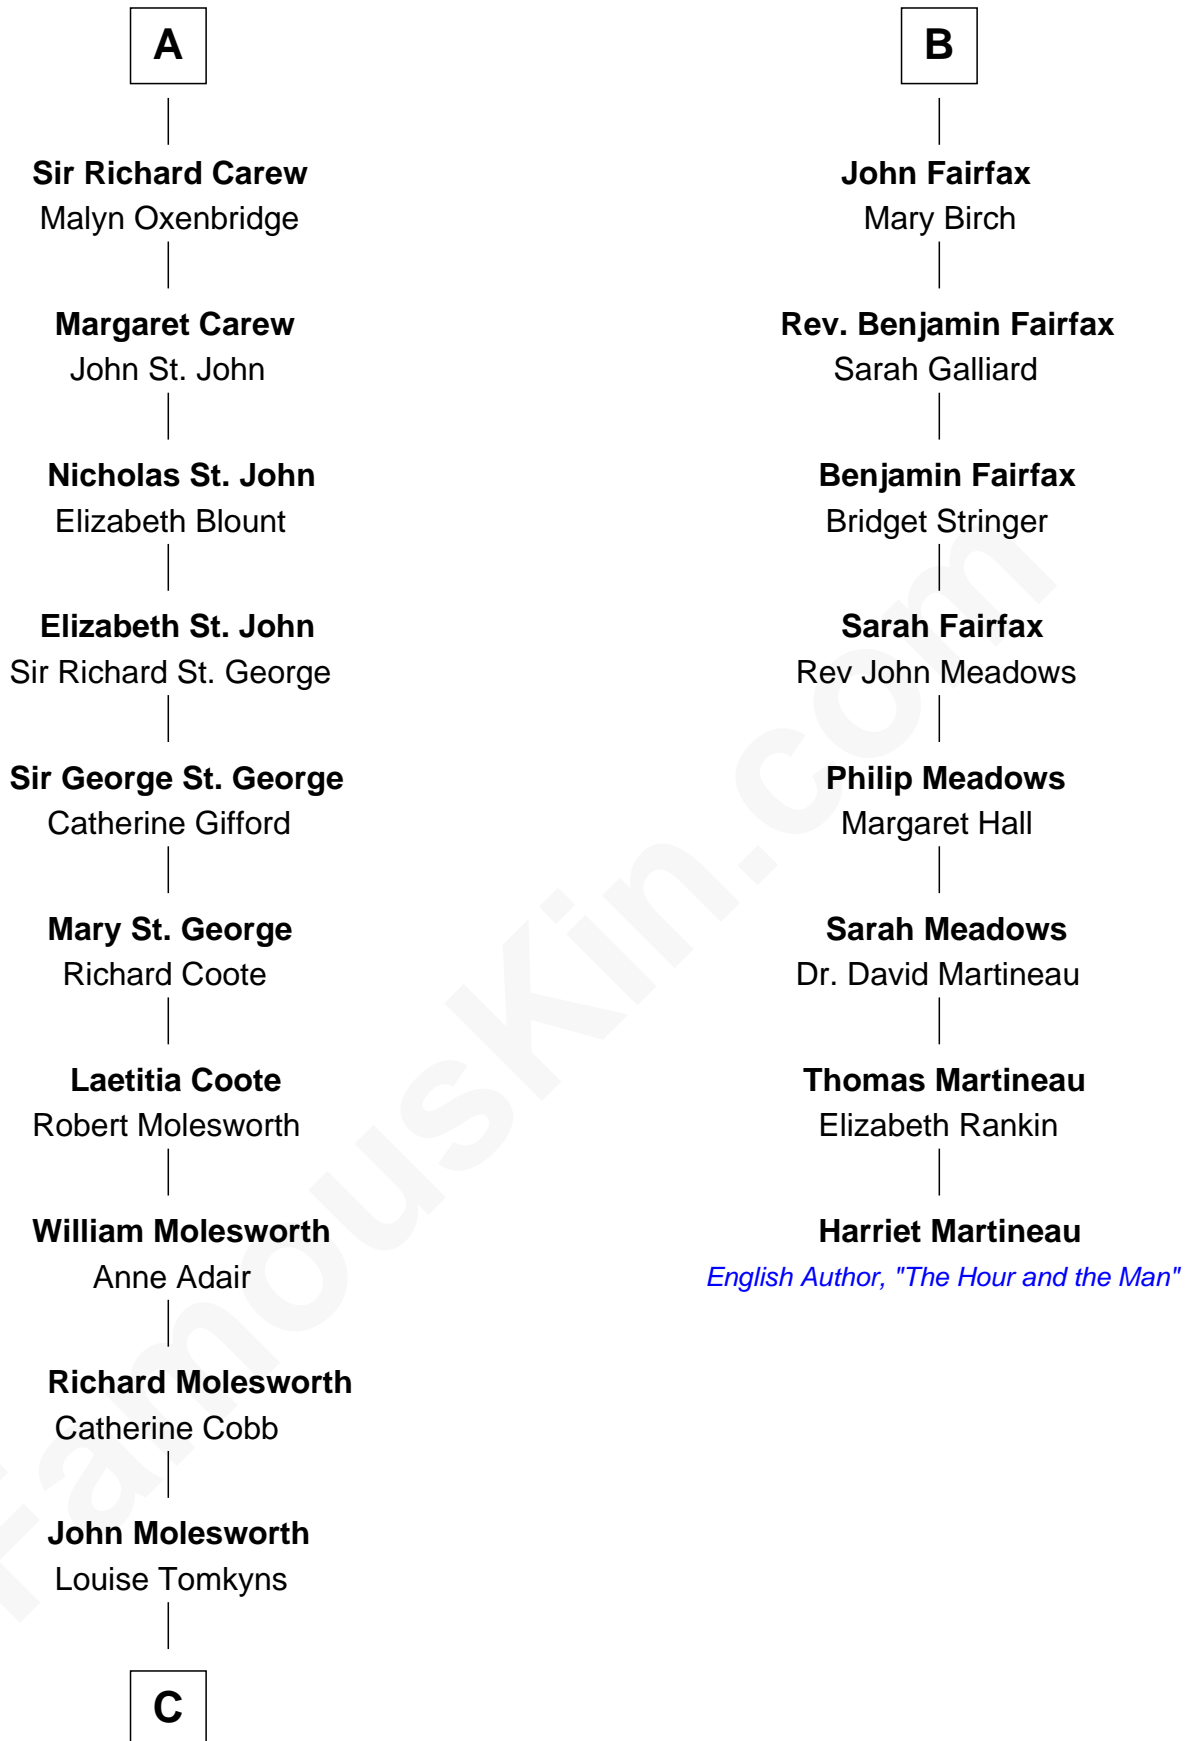

# FamousKin.com Relationship Chart of

**Joan Fontaine**

*Movie Actress*

14th cousin 5 times removed of

**Harriet Martineau**

*Author of The Hour and the Man*

**Sir Maurice de Berkeley**

Eve la Zouche

**C**

—  
**Margaret Letitia Molesworth**

Charles Richard De Havilland

—  
**Walter Augustus De Havilland**

Lillian Augusta Ruse

—  
**Joan Fontaine**

*Movie Actress*

FamousKin.com