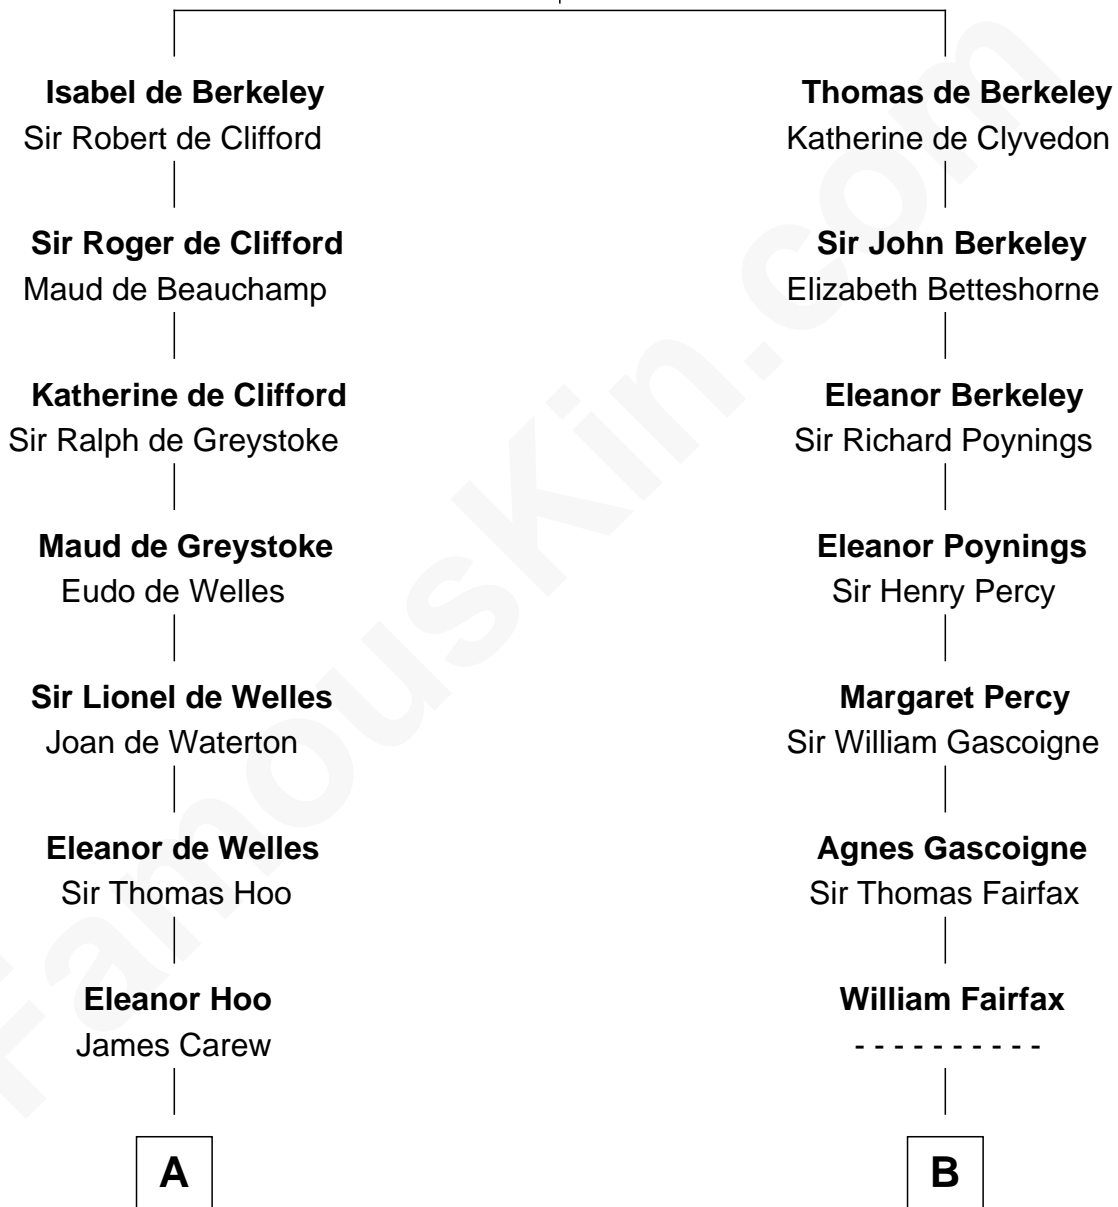

# FamousKin.com Relationship Chart of

**Joan Fontaine**

*Movie Actress*

14th cousin 5 times removed of

**Harriet Martineau**

*Author of The Hour and the Man*

**Sir Maurice de Berkeley**

Eve la Zouche

**C**

—  
**Margaret Letitia Molesworth**

Charles Richard De Havilland

—  
**Walter Augustus De Havilland**

Lillian Augusta Ruse

—  
**Joan Fontaine**

*Movie Actress*

FamousKin.com