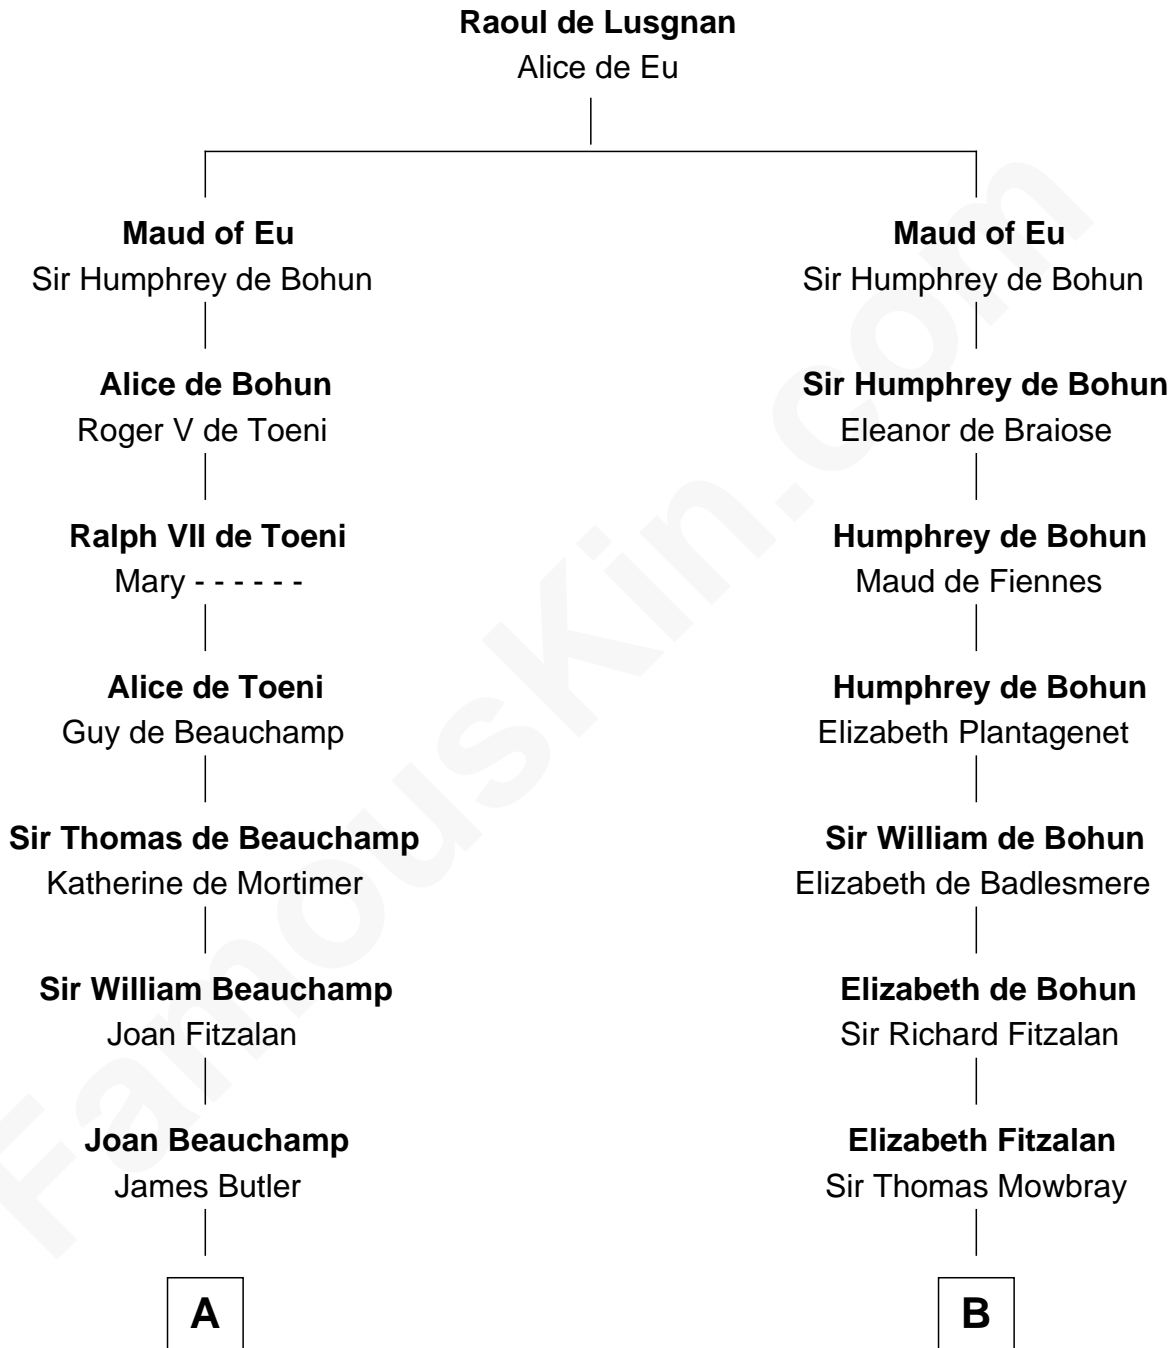

FamousKin.com Relationship Chart of

Joan Fontaine

Movie Actress

20th cousin 1 time removed of

John Marshall

4th Chief Justice of the U.S. Supreme Court

A

Elizabeth Butler

John Talbot

Ann Talbot

Sir Henry Vernon

Elizabeth Vernon

Sir Robert Corbet

Sir Roger Corbet

Anne Windsor

Margaret Corbet