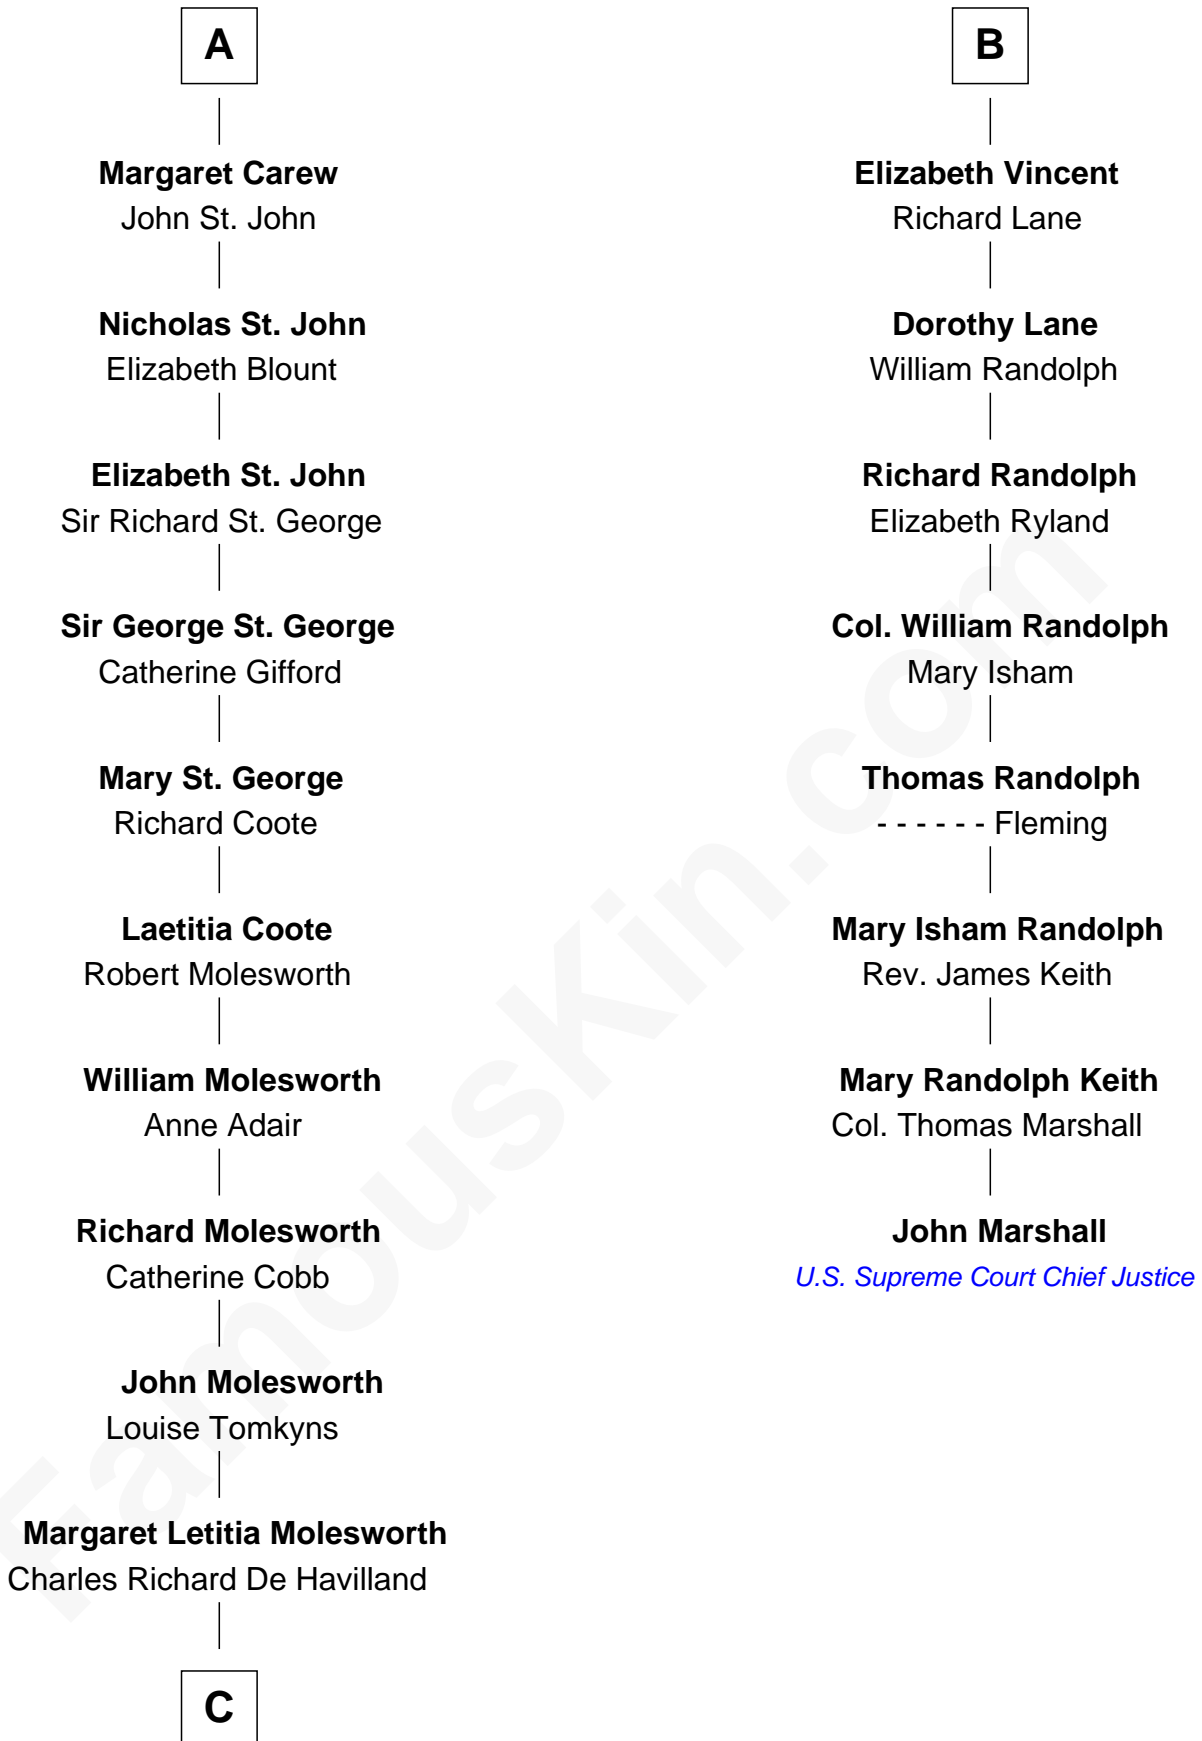

# FamousKin.com Relationship Chart of

**Joan Fontaine**  
*Movie Actress*

14th cousin 4 times removed of

**John Marshall**

*4th Chief Justice of the U.S. Supreme Court*

**C**

—  
**Walter Augustus De Havilland**

Lillian Augusta Ruse

—  
**Joan Fontaine**

*Movie Actress*

FamousKin.com