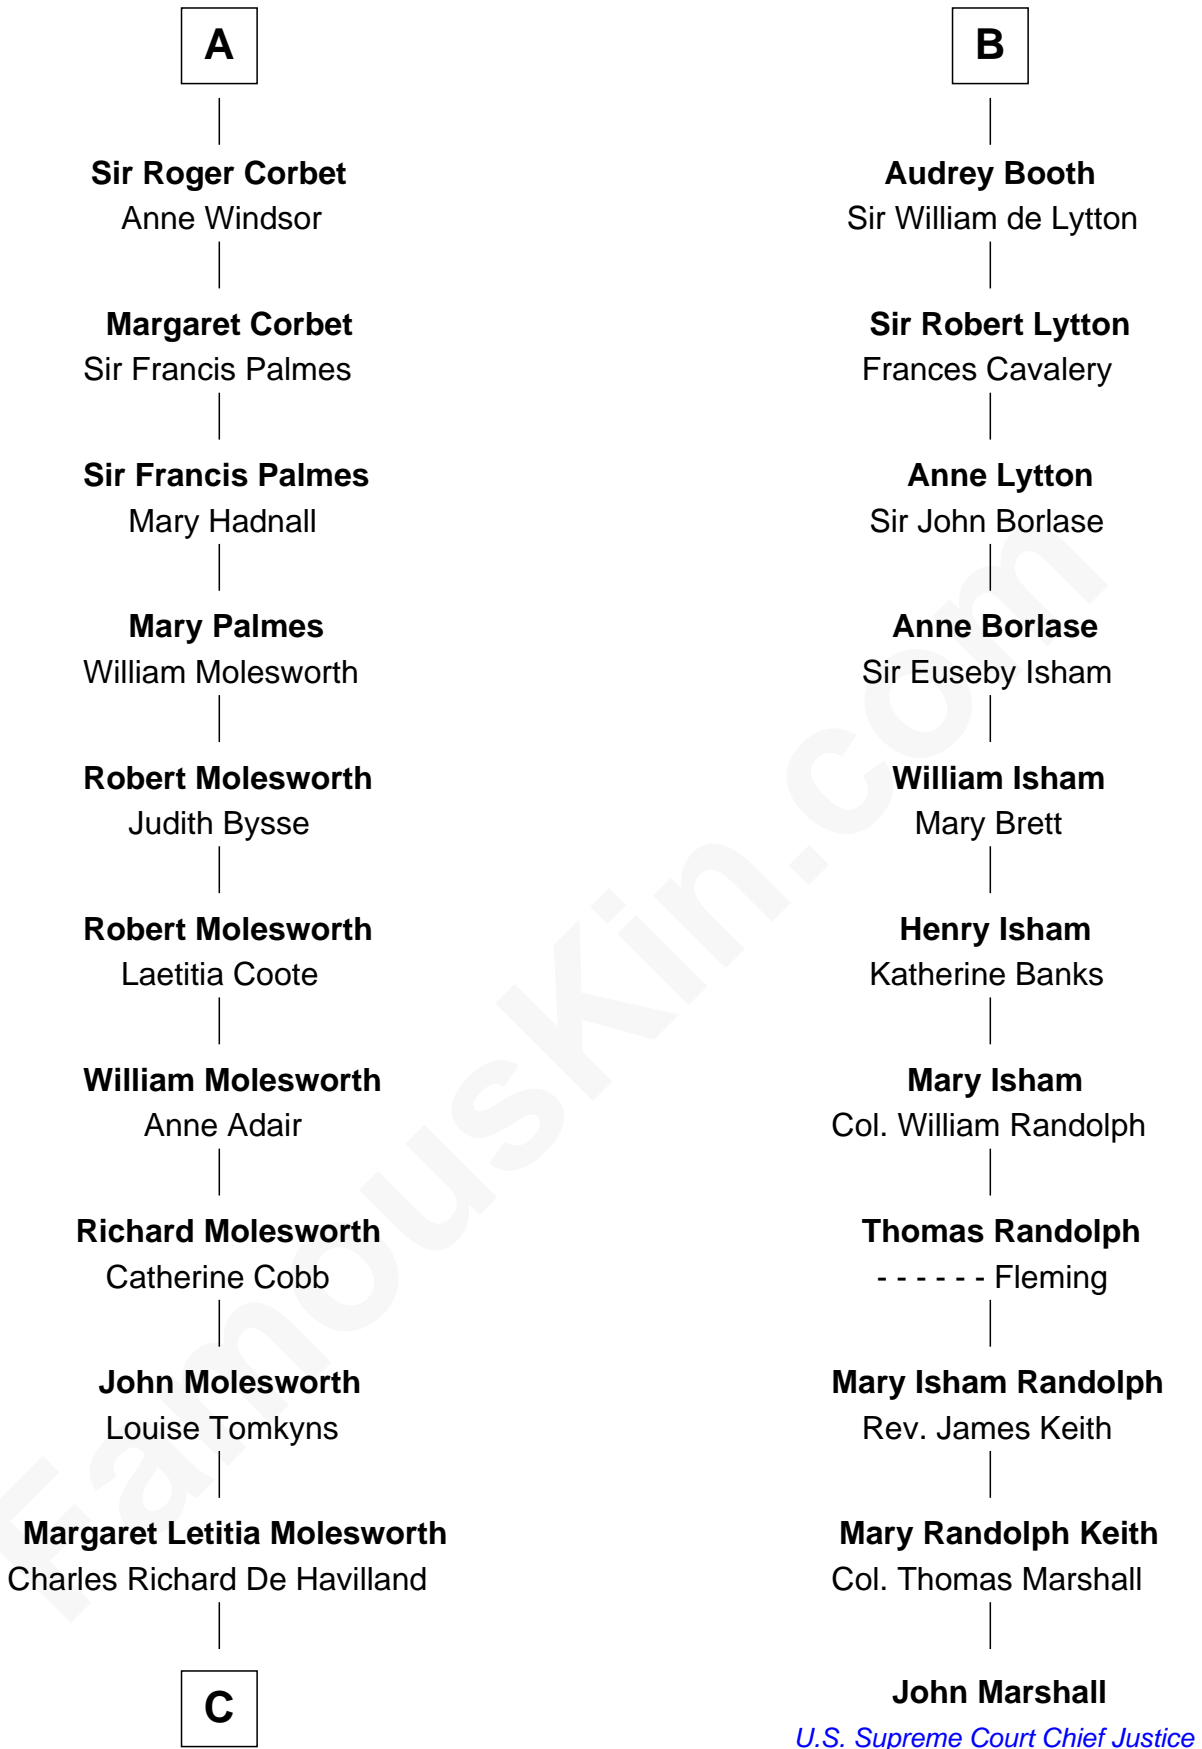

# FamousKin.com Relationship Chart of

**Joan Fontaine**

*Movie Actress*

17th cousin 1 time removed of

**John Marshall**

*4th Chief Justice of the U.S. Supreme Court*

**C**

—  
**Walter Augustus De Havilland**

Lillian Augusta Ruse

—  
**Joan Fontaine**

*Movie Actress*

FamousKin.com