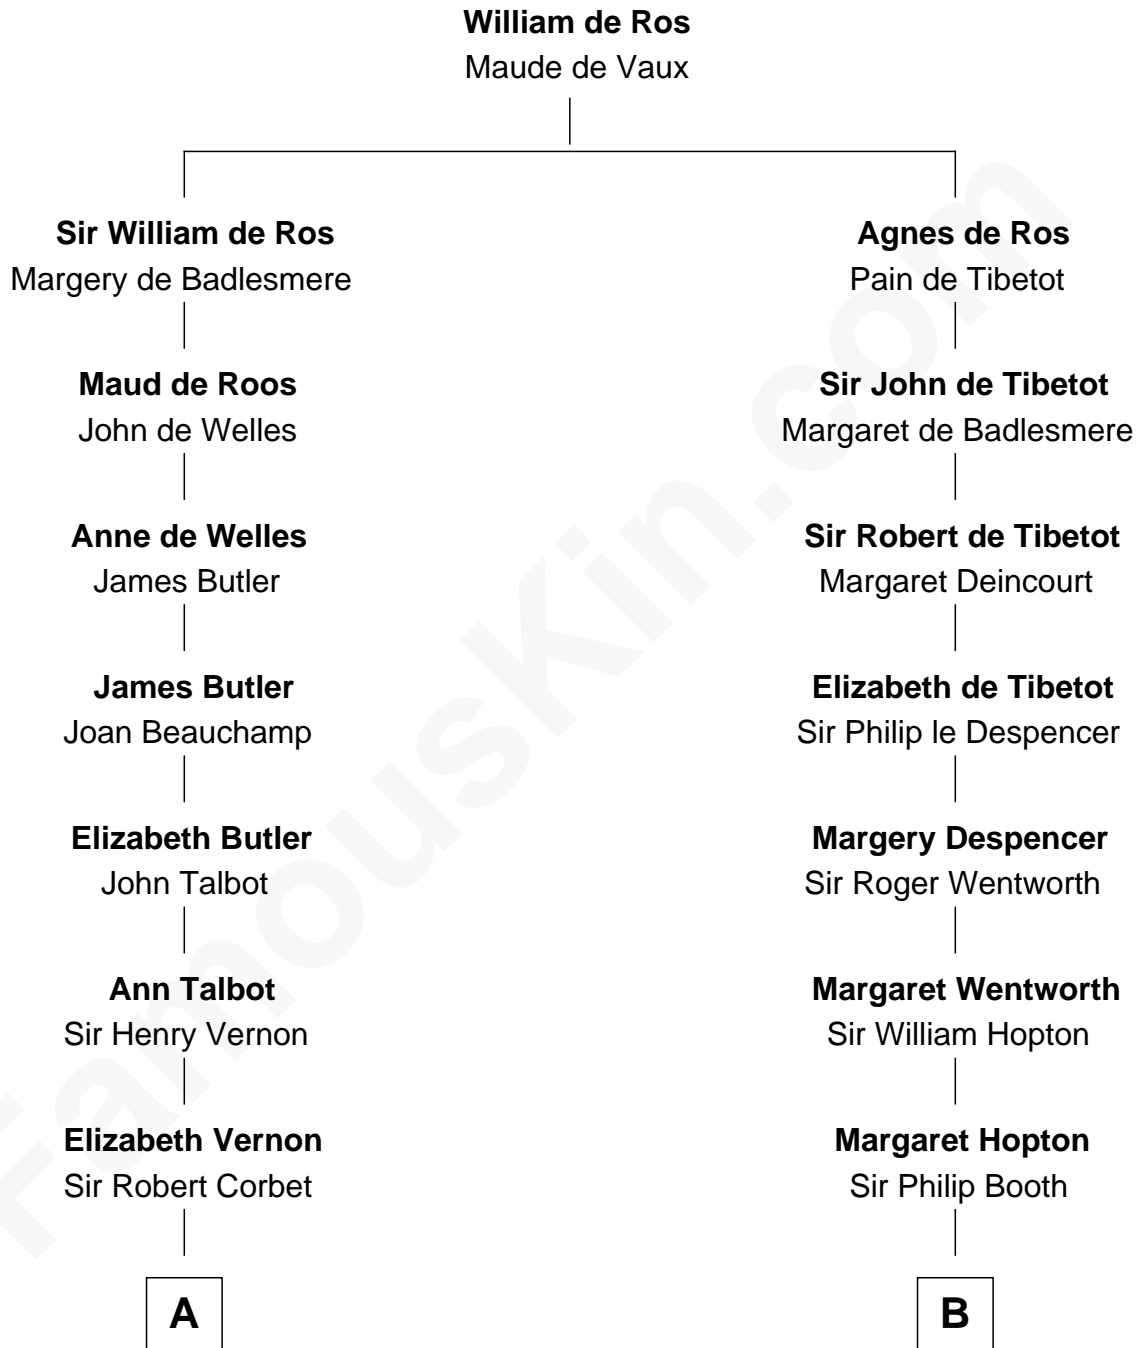

# FamousKin.com Relationship Chart of

**Joan Fontaine**

*Movie Actress*

17th cousin 1 time removed of

**John Marshall**

*4th Chief Justice of the U.S. Supreme Court*

**C**

—  
**Walter Augustus De Havilland**

Lillian Augusta Ruse

—  
**Joan Fontaine**

*Movie Actress*

FamousKin.com