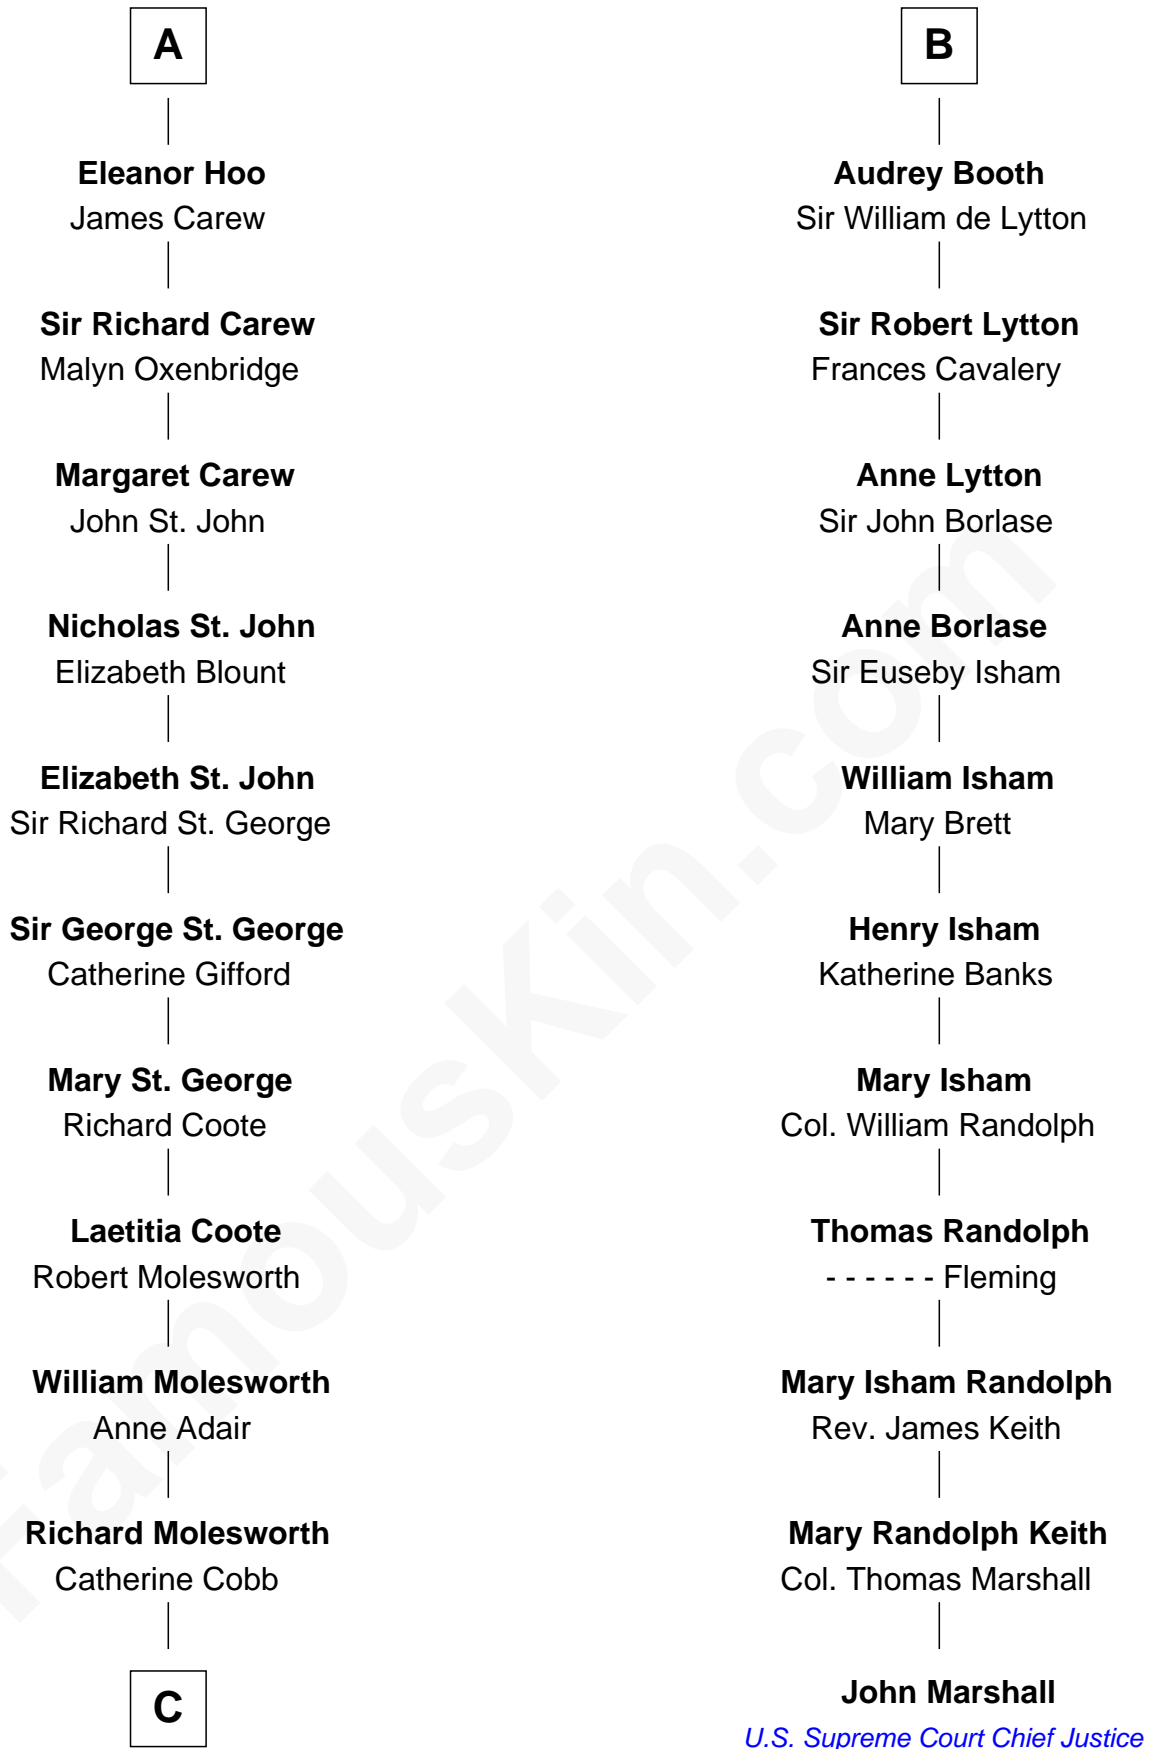

FamousKin.com Relationship Chart of

Joan Fontaine
Movie Actress

17th cousin 3 times removed of

John Marshall

4th Chief Justice of the U.S. Supreme Court

C

—
John Molesworth

Louise Tomkyns

—
Margaret Letitia Molesworth

Charles Richard De Havilland

—
Walter Augustus De Havilland

Lillian Augusta Ruse

—
Joan Fontaine

Movie Actress

FamousKin.com