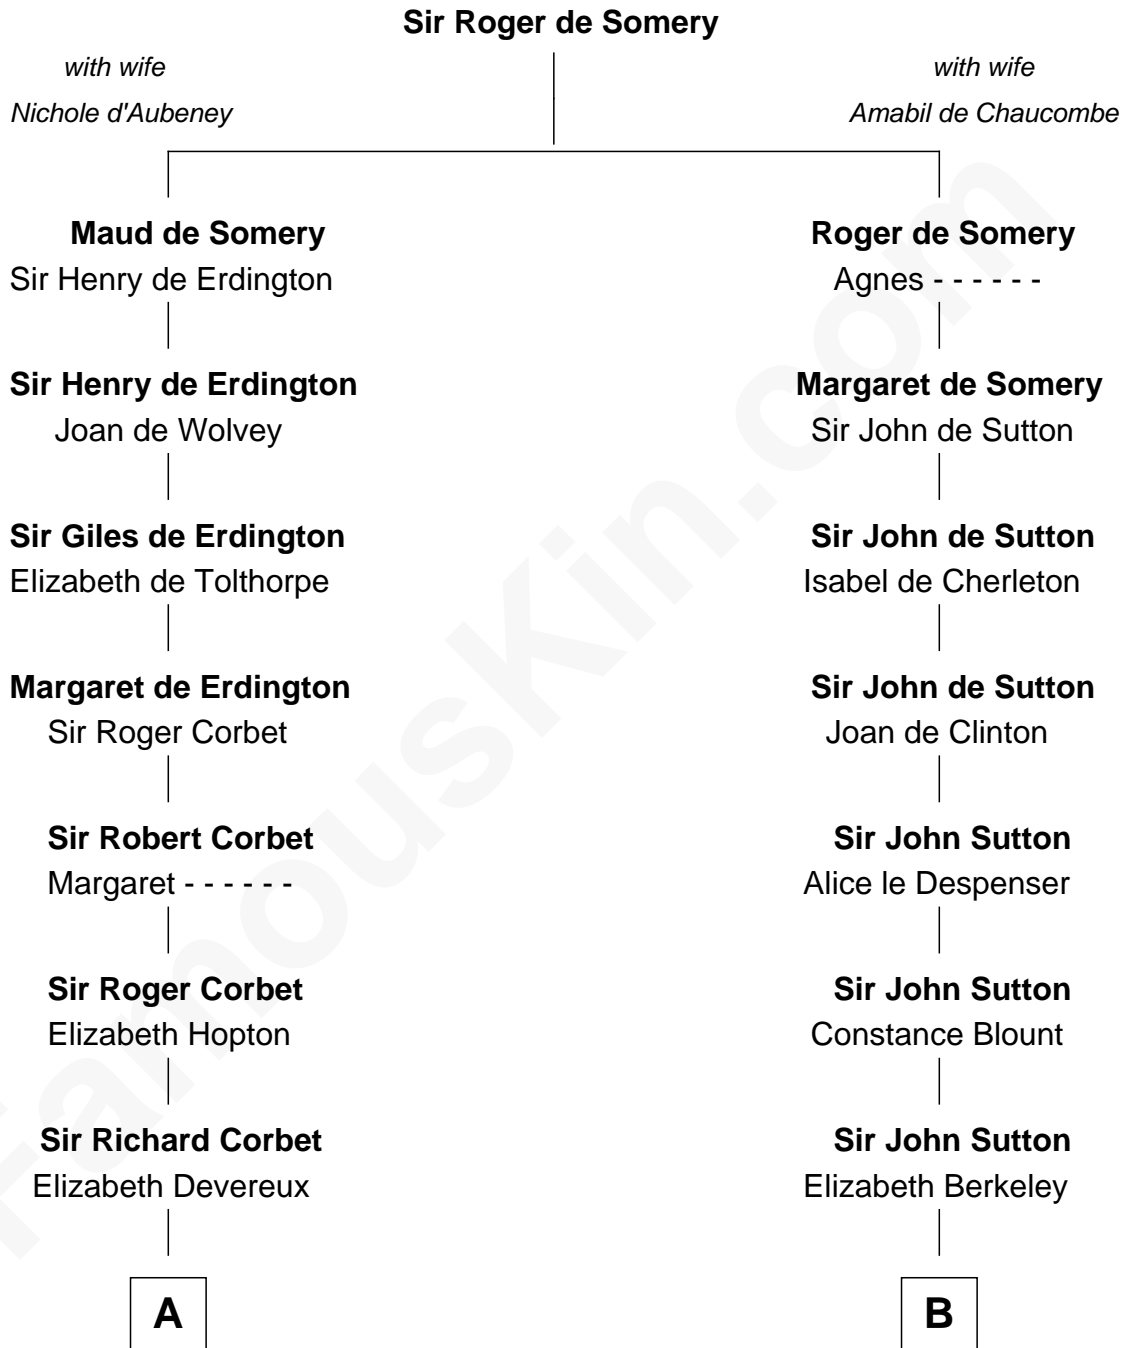

FamousKin.com
Relationship Chart of
Joan Fontaine
Movie Actress

19th cousin 1 time removed of
Oliver Wendell Holmes, Jr.
U.S. Supreme Court Justice

C

Margaret Letitia Molesworth
Charles Richard De Havilland