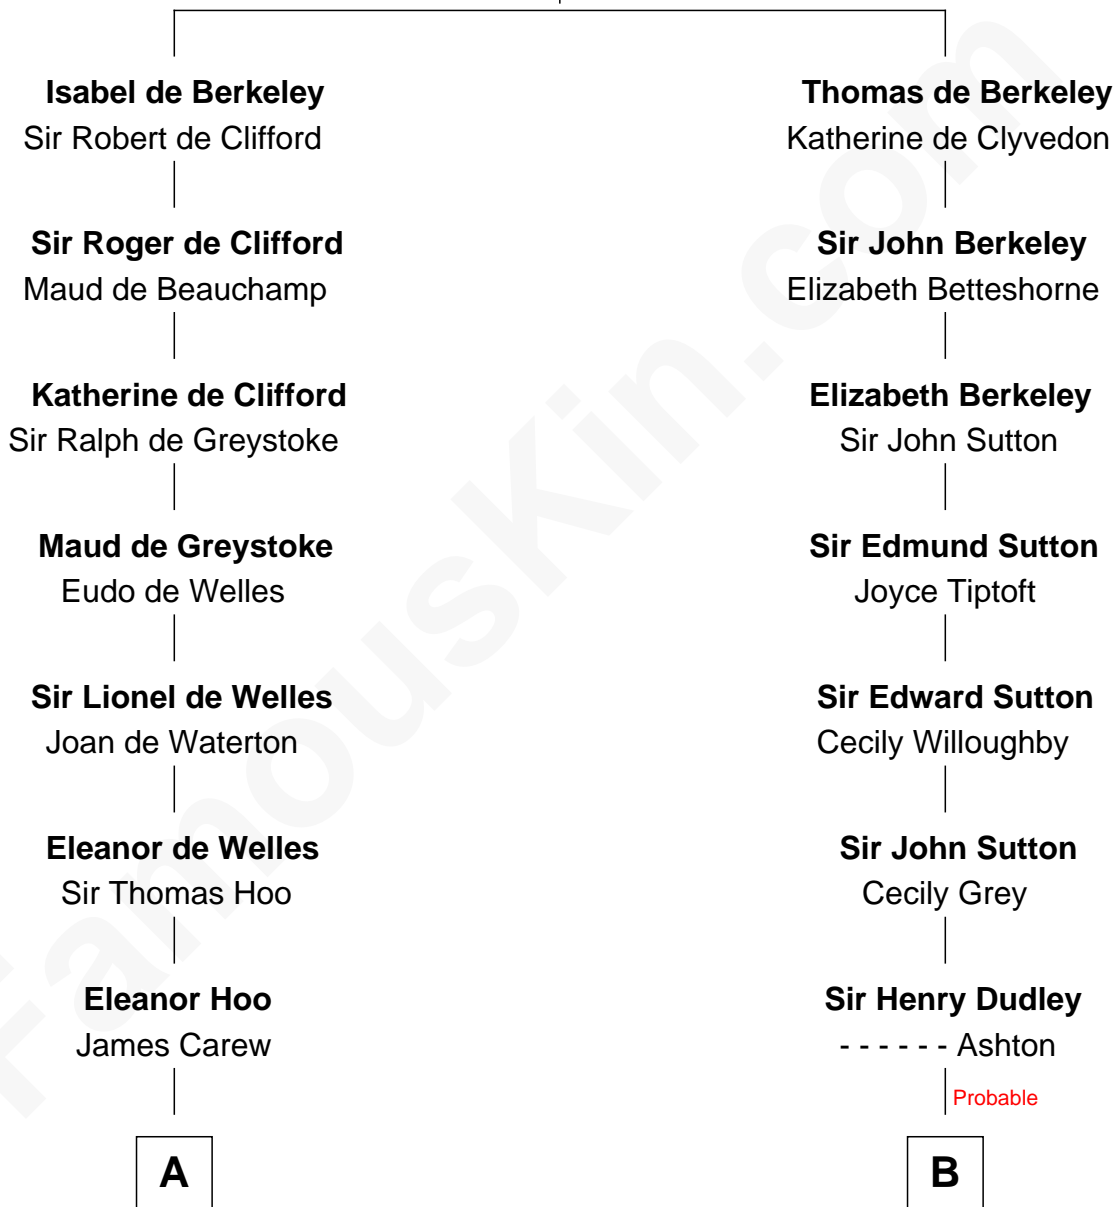

FamousKin.com Relationship Chart of

Joan Fontaine

Movie Actress

15th cousin 4 times removed of

Oliver Wendell Holmes, Sr.

American "Fireside" Poet

Sir Maurice de Berkeley

Eve la Zouche

C

Margaret Letitia Molesworth

Charles Richard De Havilland

Walter Augustus De Havilland

Lillian Augusta Ruse

Joan Fontaine

Movie Actress

FamousKin.com