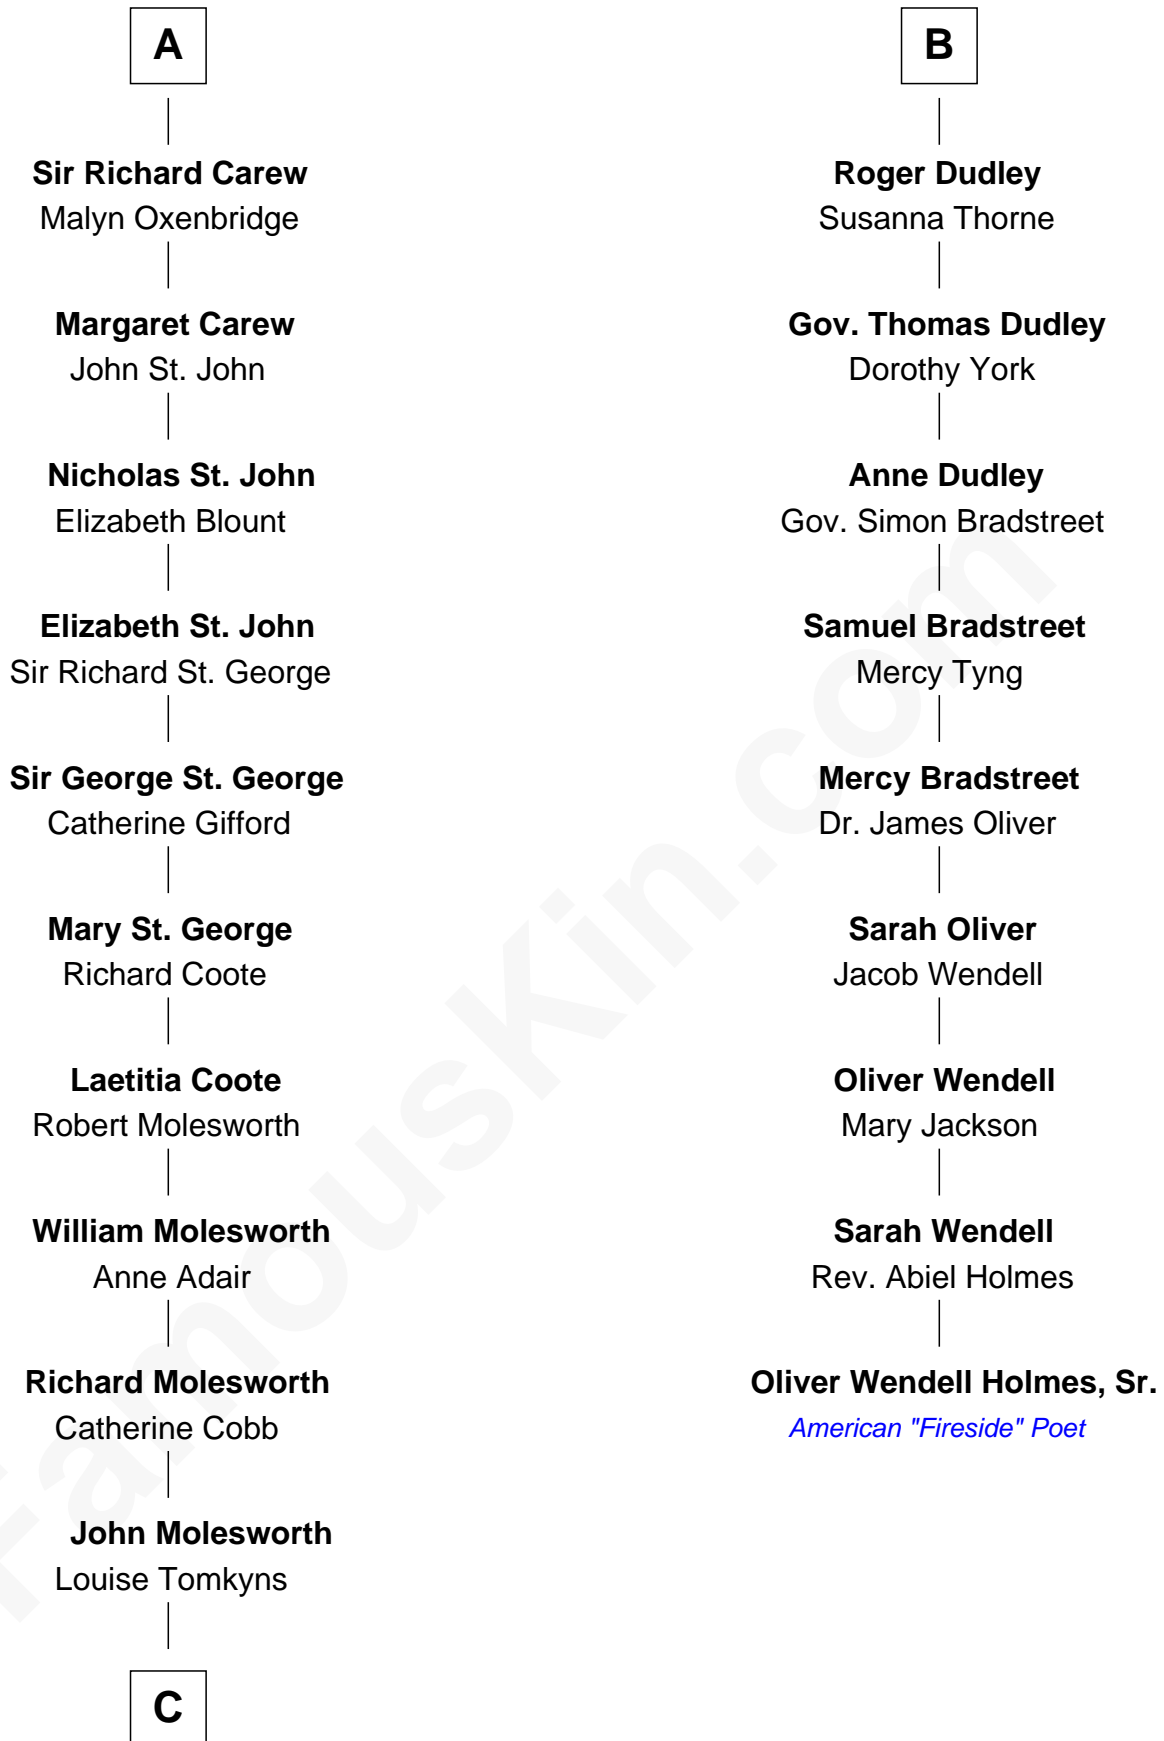

FamousKin.com Relationship Chart of

Joan Fontaine

Movie Actress

15th cousin 4 times removed of

Oliver Wendell Holmes, Sr.

American "Fireside" Poet

Sir Maurice de Berkeley

Eve la Zouche

C

Margaret Letitia Molesworth

Charles Richard De Havilland

Walter Augustus De Havilland

Lillian Augusta Ruse

Joan Fontaine

Movie Actress

FamousKin.com