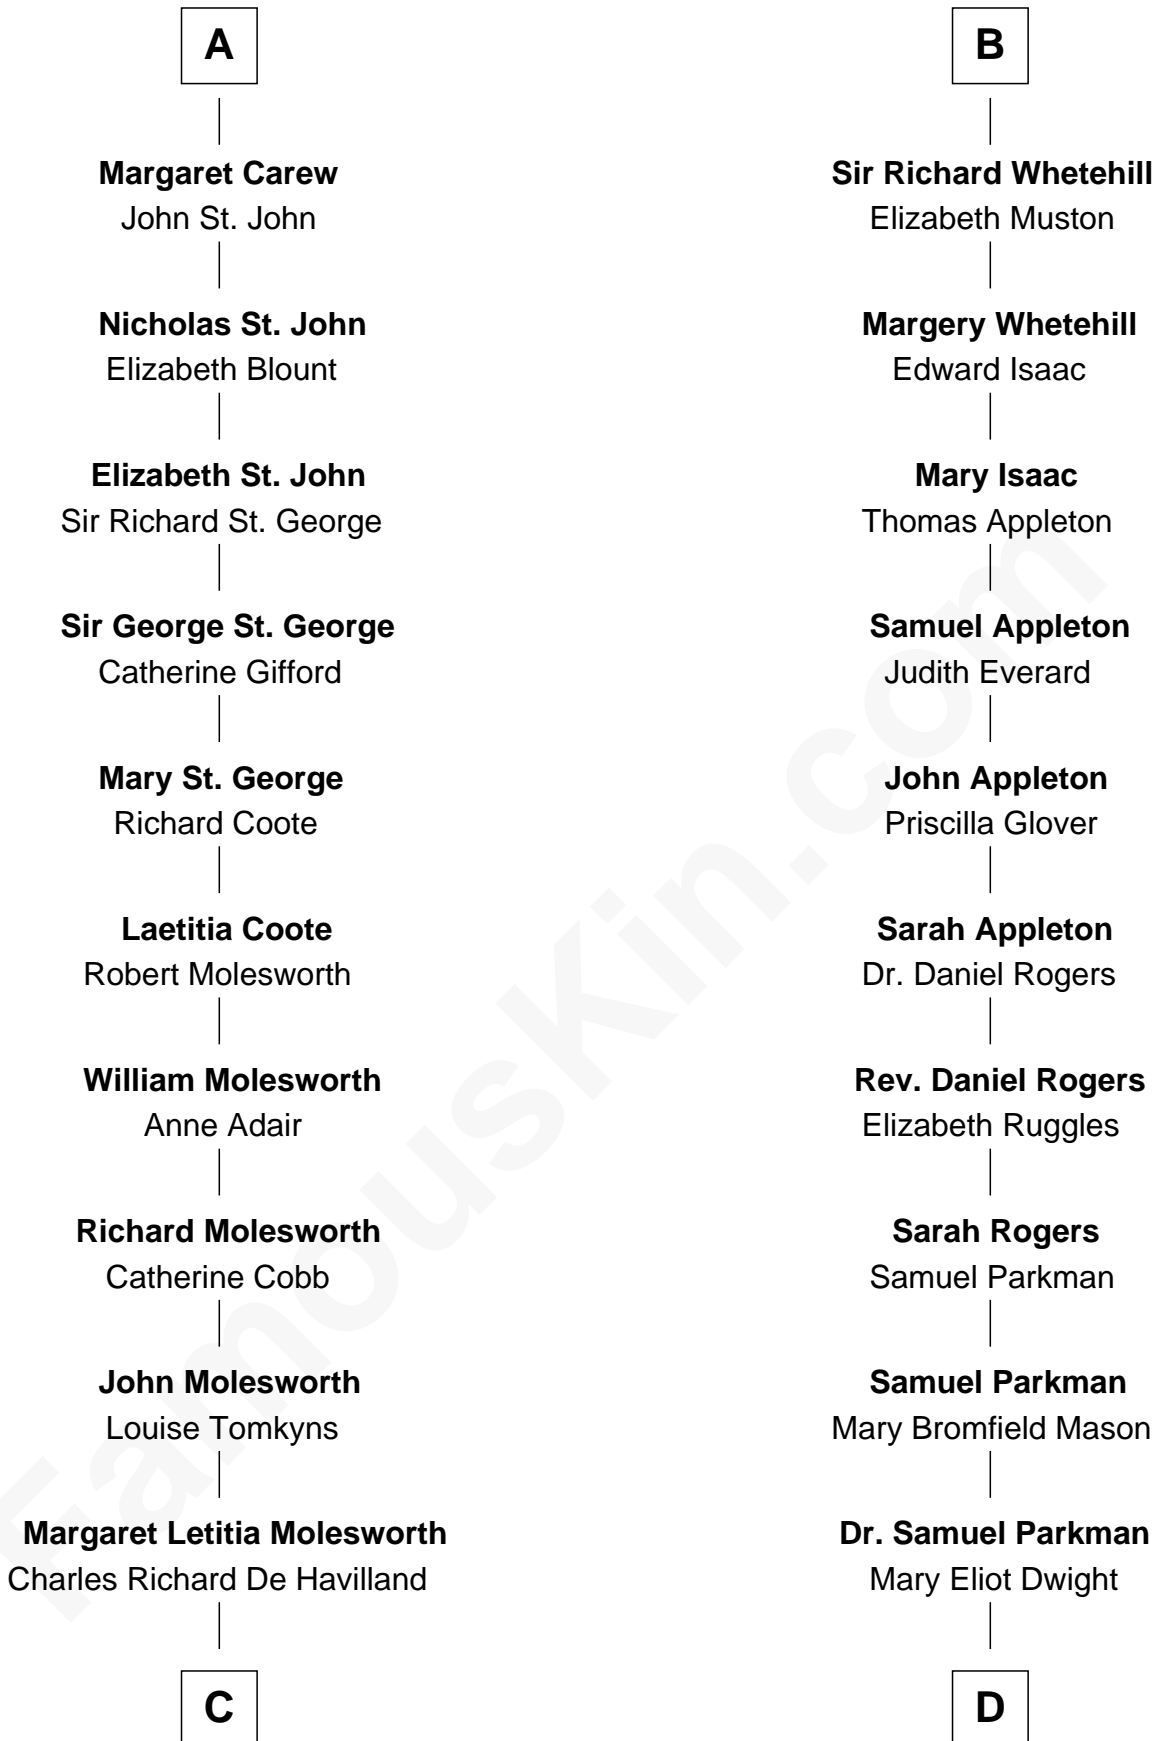

FamousKin.com Relationship Chart of

Joan Fontaine

Movie Actress

18th cousin 1 time removed of

Endicott Peabody

62nd Governor of Massachusetts

FamousKin.com