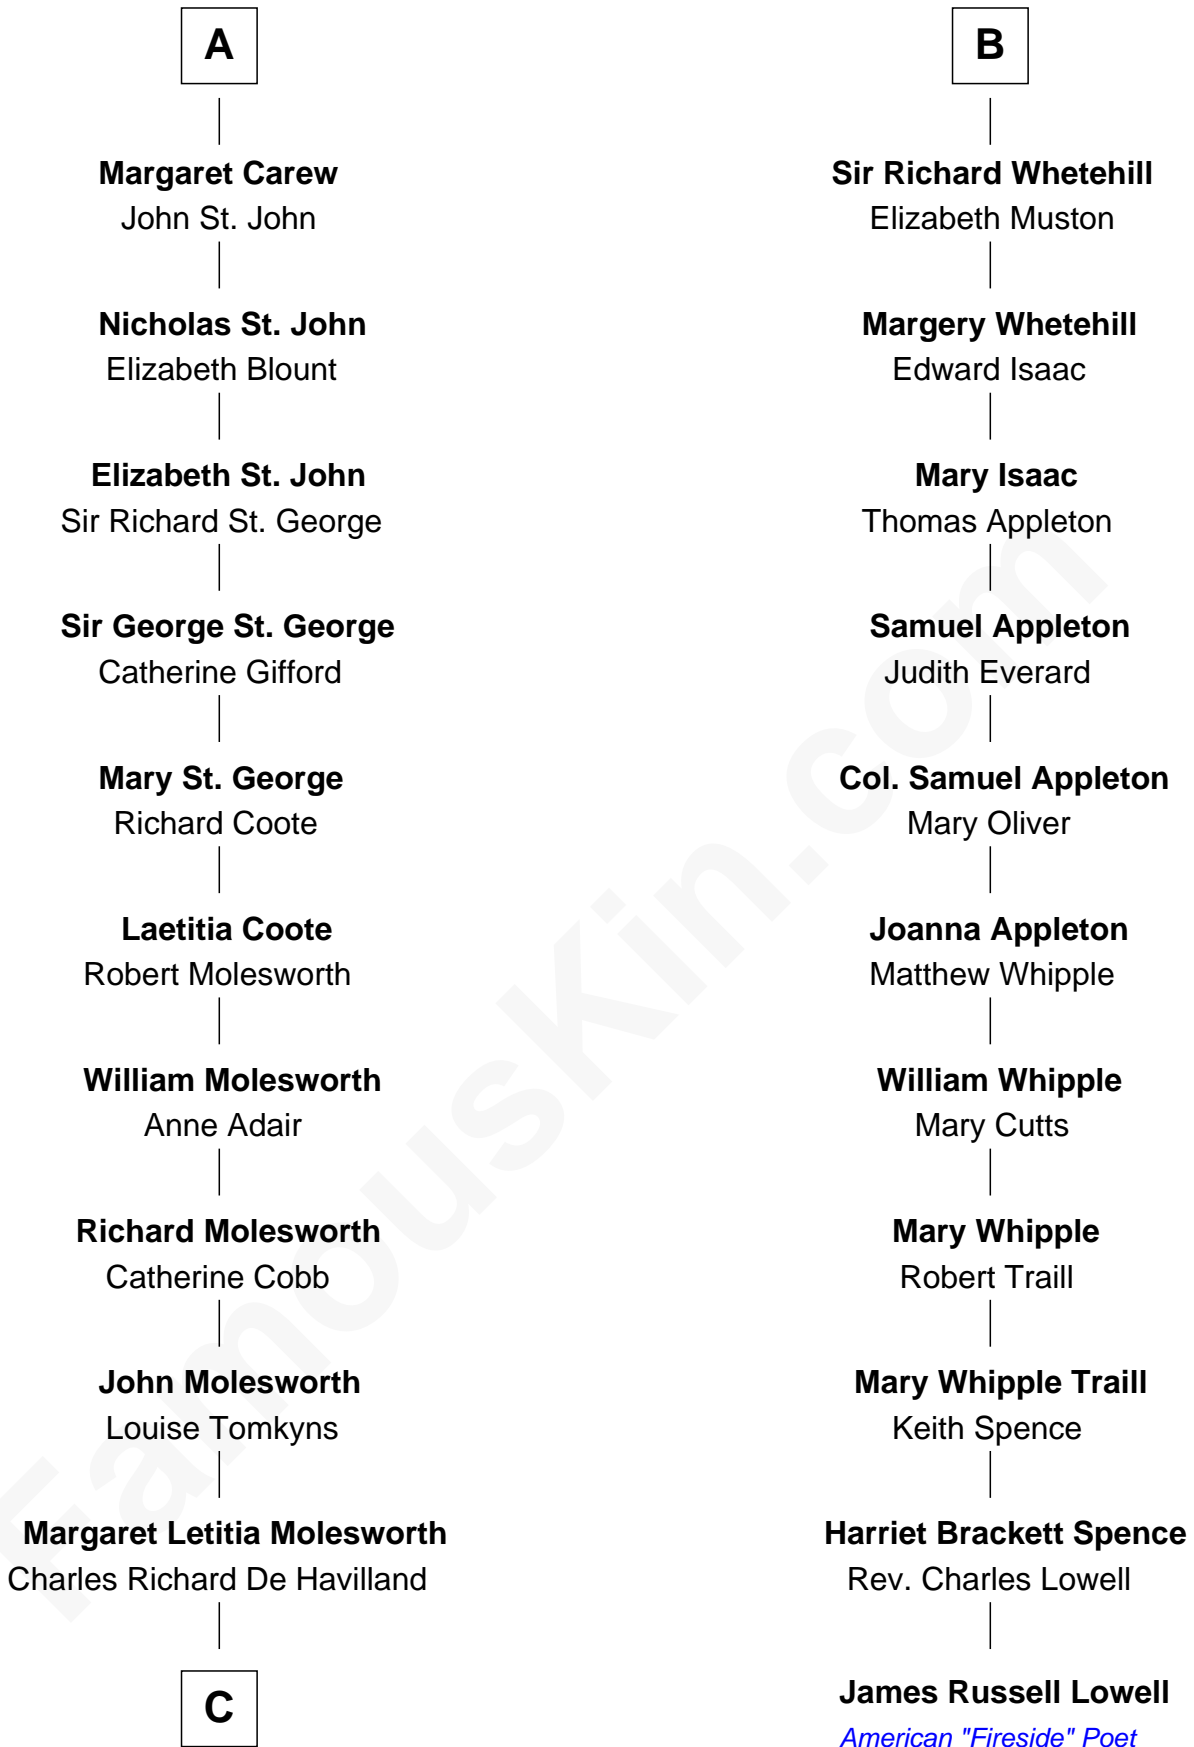

FamousKin.com Relationship Chart of

Joan Fontaine

Movie Actress

17th cousin 1 time removed of

James Russell Lowell

American "Fireside" Poet

John IV le Strange

Joan de Somery

C

—
Walter Augustus De Havilland

Lillian Augusta Ruse

—
Joan Fontaine

Movie Actress

FamousKin.com