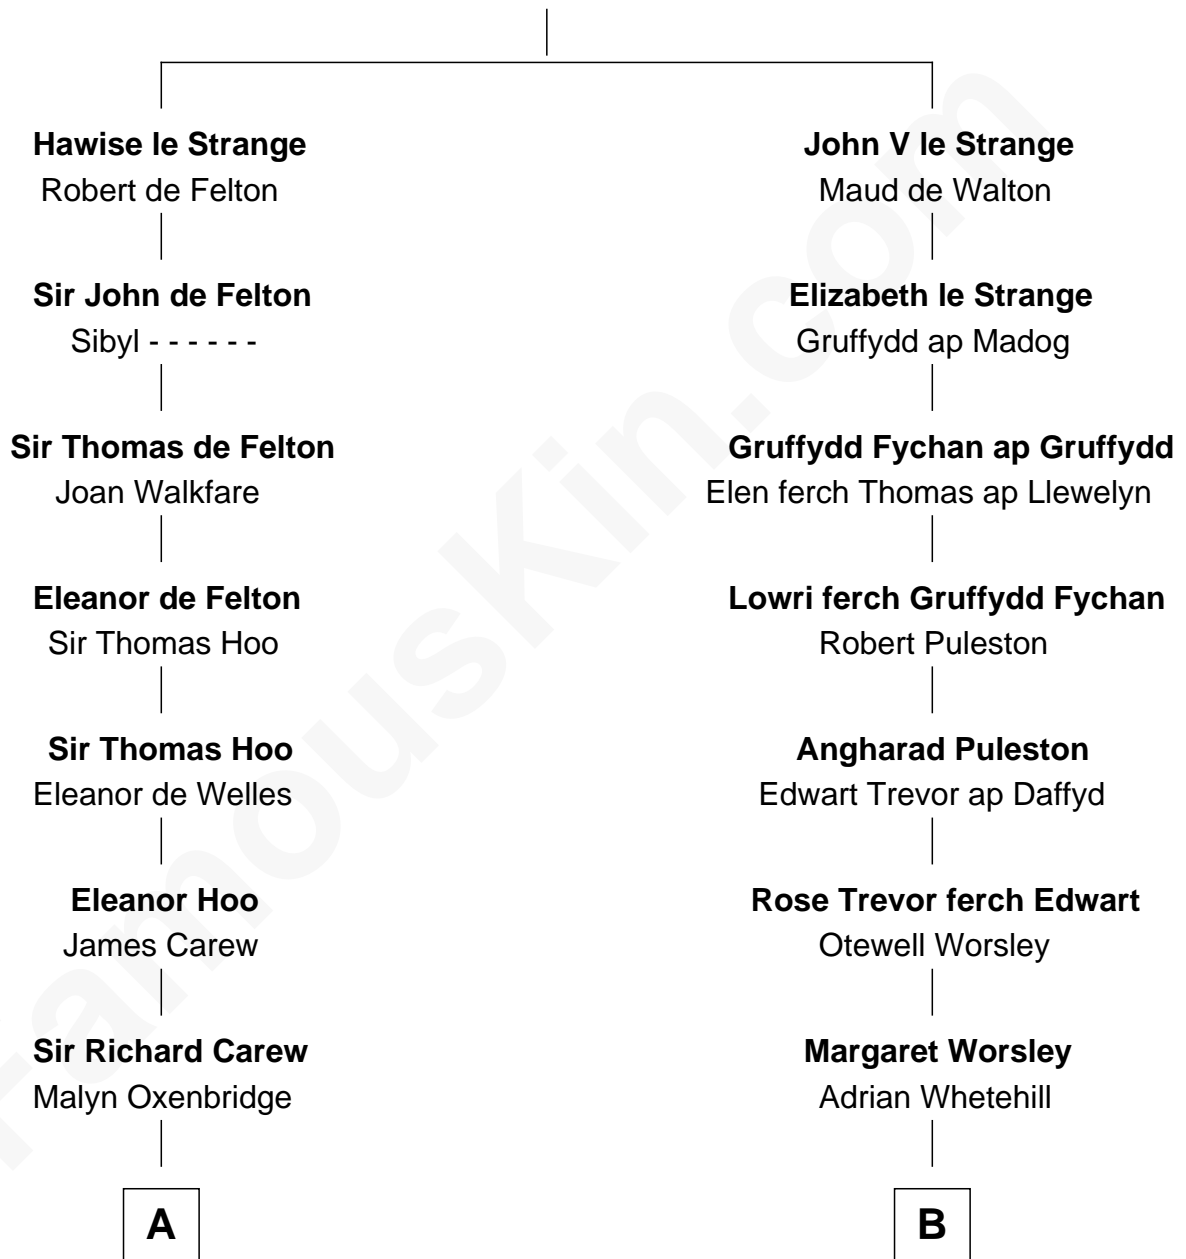

FamousKin.com Relationship Chart of

Joan Fontaine

Movie Actress

17th cousin 1 time removed of

James Russell Lowell

American "Fireside" Poet

John IV le Strange

Joan de Somery

C

—
Walter Augustus De Havilland

Lillian Augusta Ruse

—
Joan Fontaine

Movie Actress

FamousKin.com