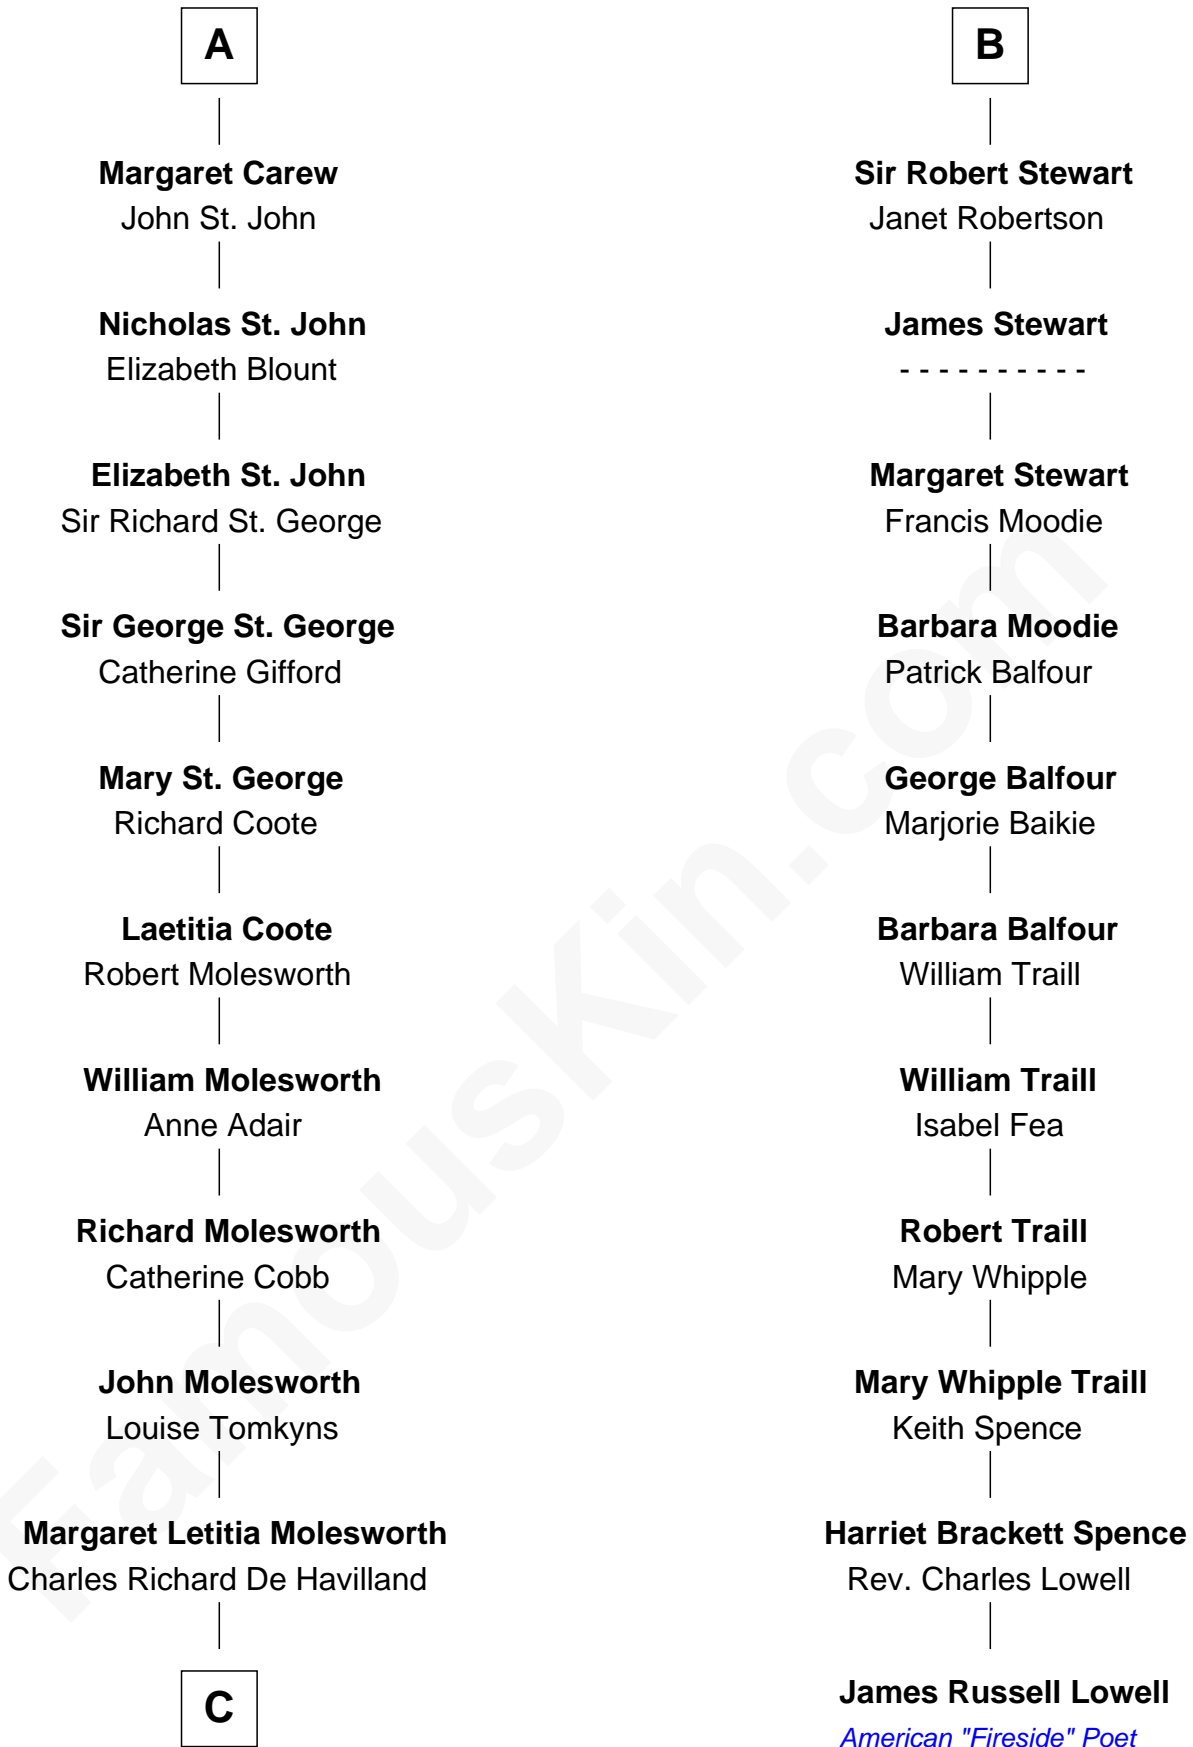

# FamousKin.com Relationship Chart of

**Joan Fontaine**

*Movie Actress*

17th cousin 1 time removed of

**James Russell Lowell**

*American "Fireside" Poet*

**C**

—  
**Walter Augustus De Havilland**

Lillian Augusta Ruse

—  
**Joan Fontaine**

*Movie Actress*

FamousKin.com