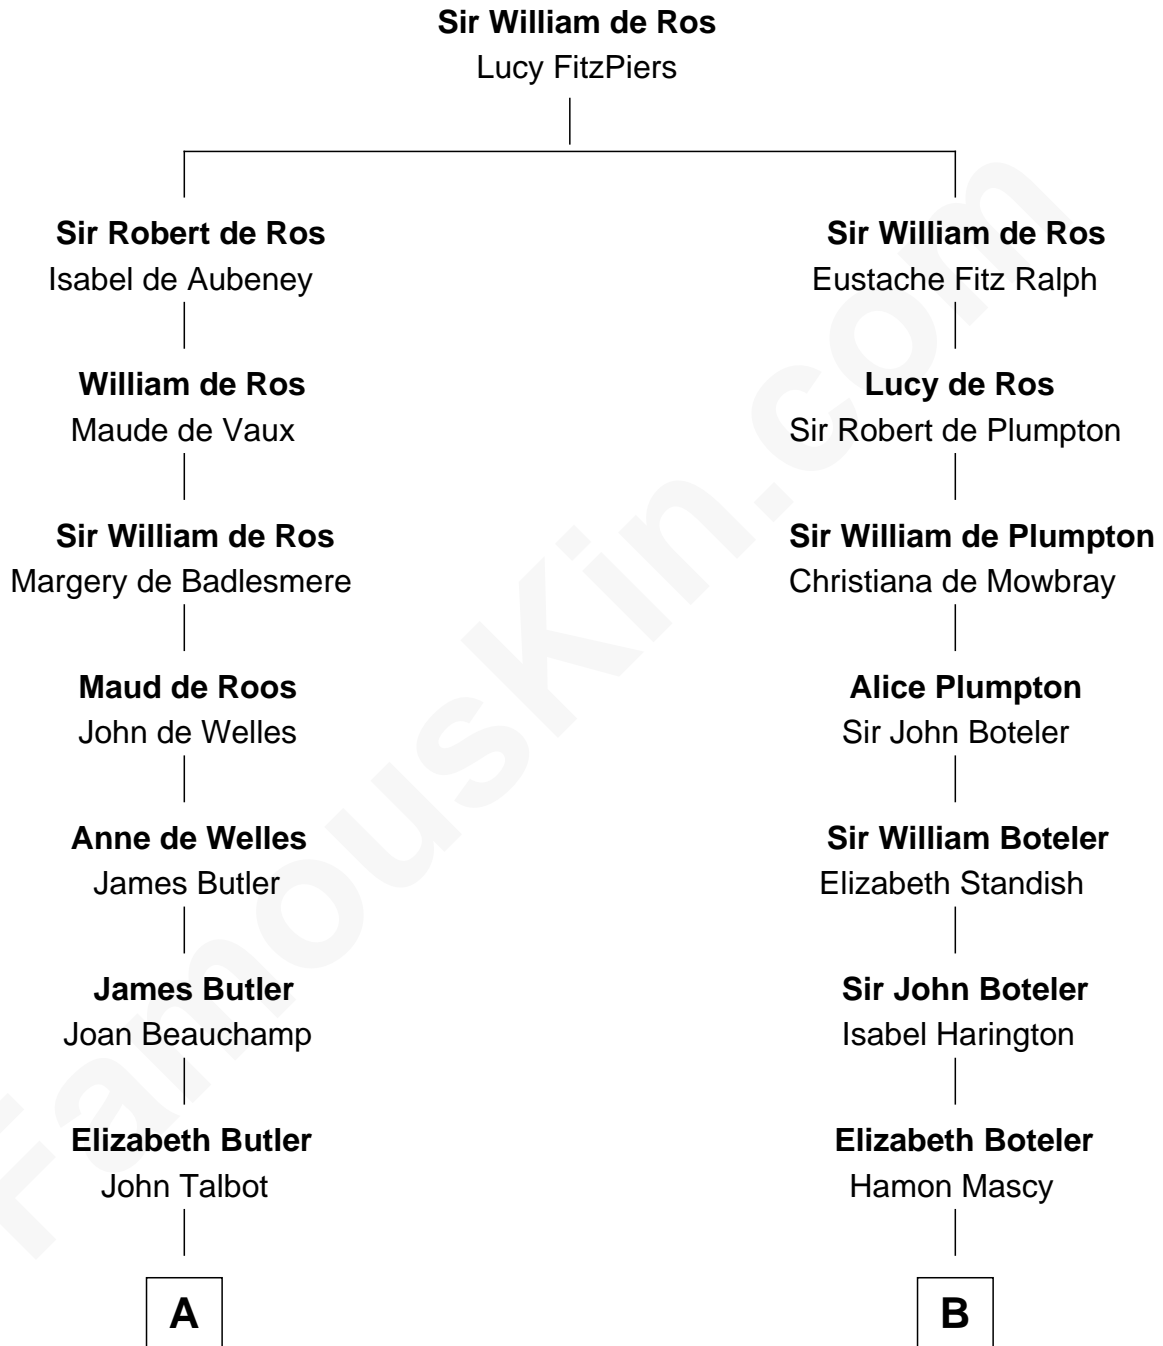

FamousKin.com Relationship Chart of

Joan Fontaine

Movie Actress

18th cousin 2 times removed of

Capt. William Lewis Herndon

Captain of the ill fated S.S. Central America

FamousKin.com