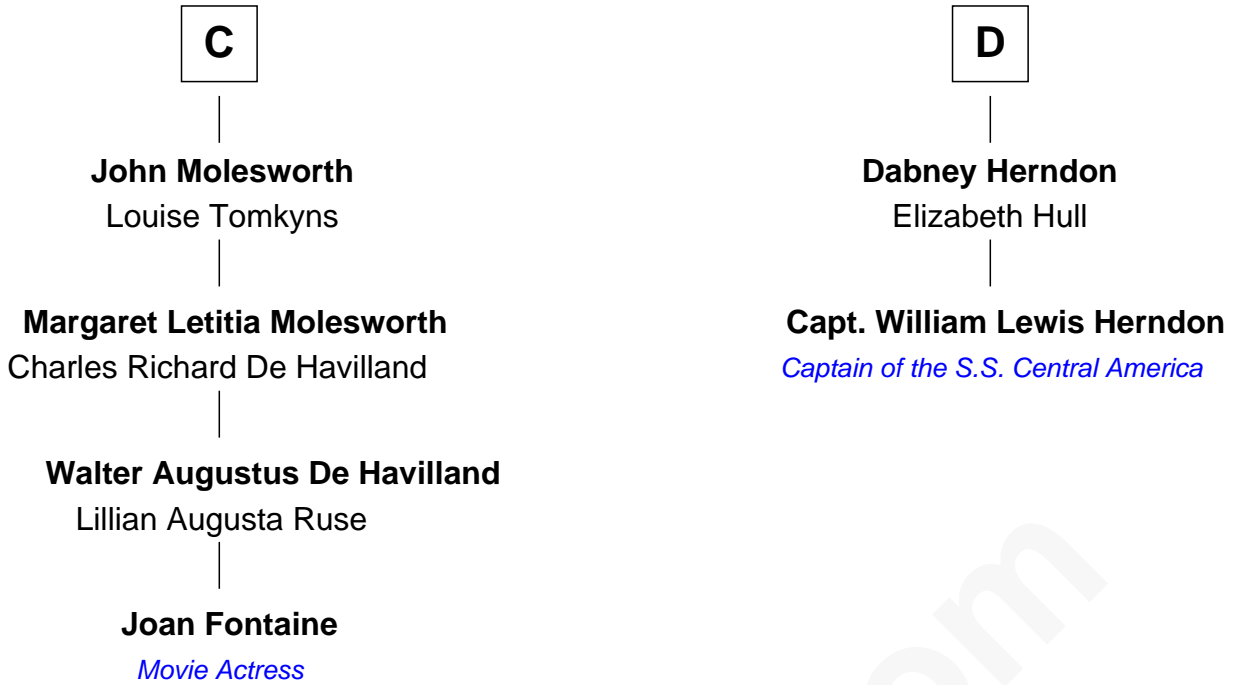

FamousKin.com Relationship Chart of

Joan Fontaine

Movie Actress

18th cousin 2 times removed of

Capt. William Lewis Herndon

Captain of the ill fated S.S. Central America

FamousKin.com