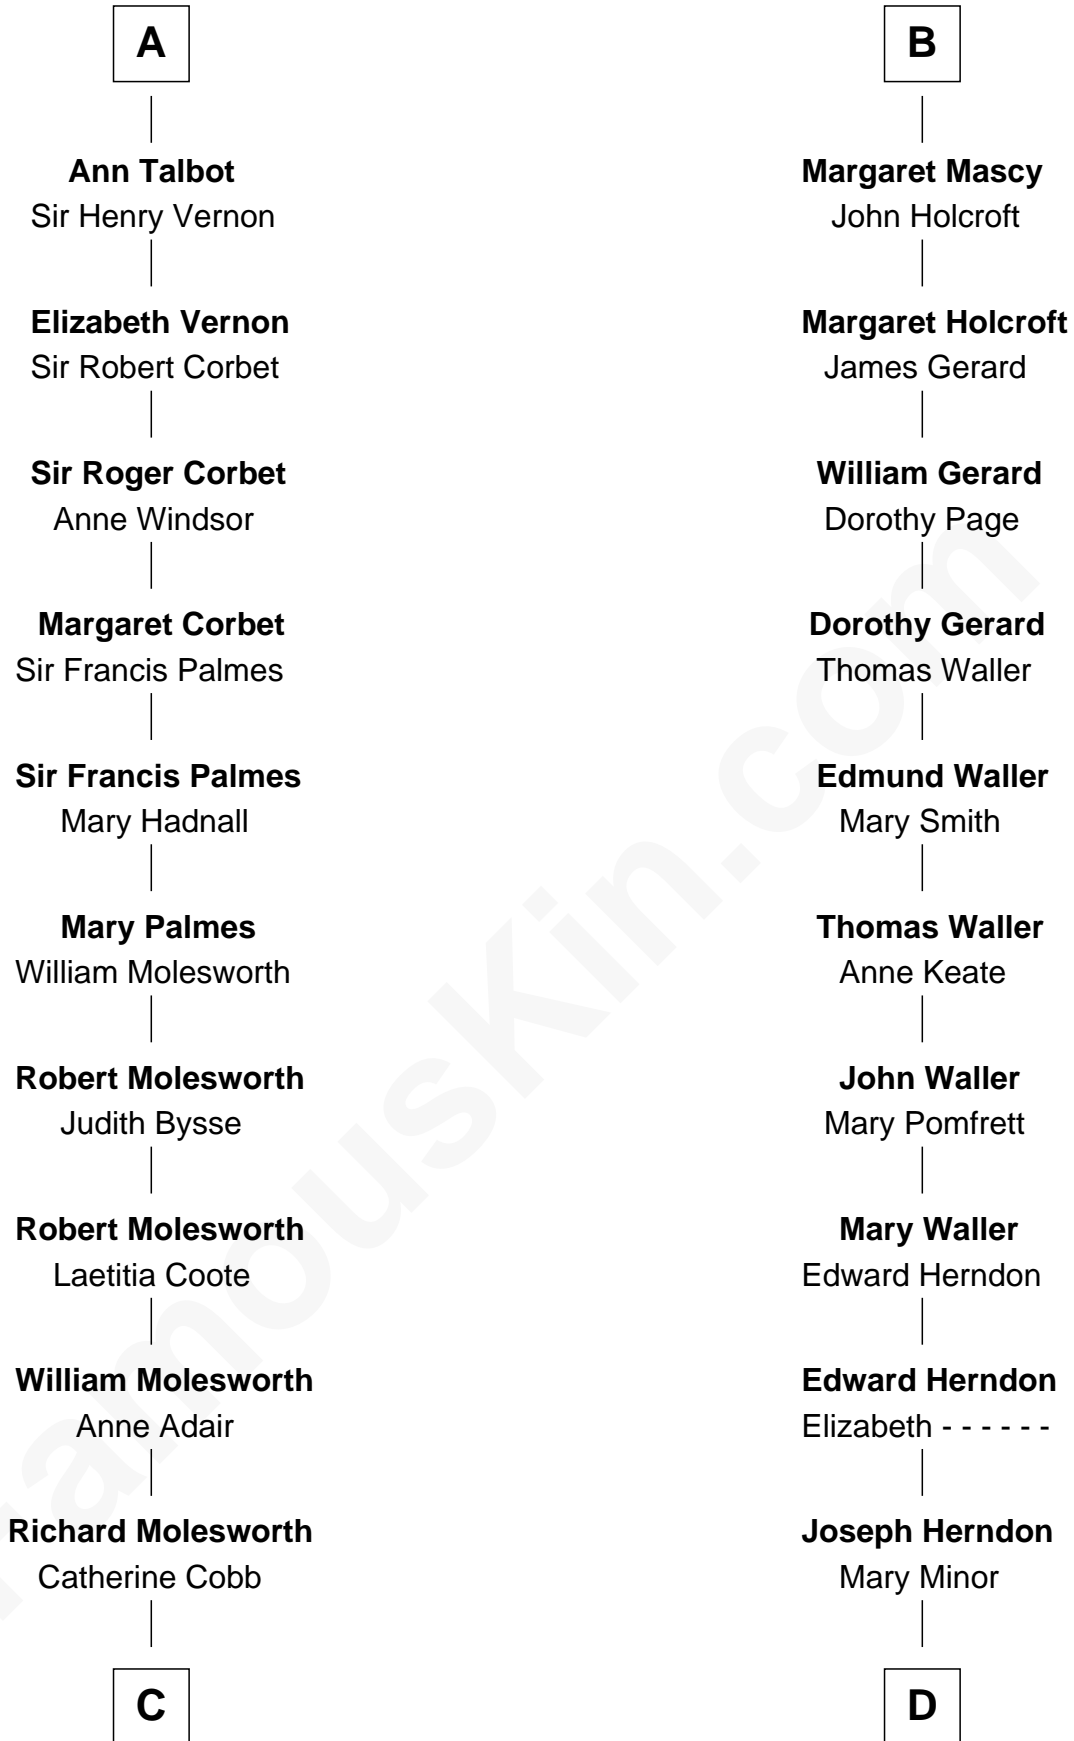

FamousKin.com Relationship Chart of

Joan Fontaine

Movie Actress

18th cousin 2 times removed of

Capt. William Lewis Herndon

Captain of the ill fated S.S. Central America

FamousKin.com