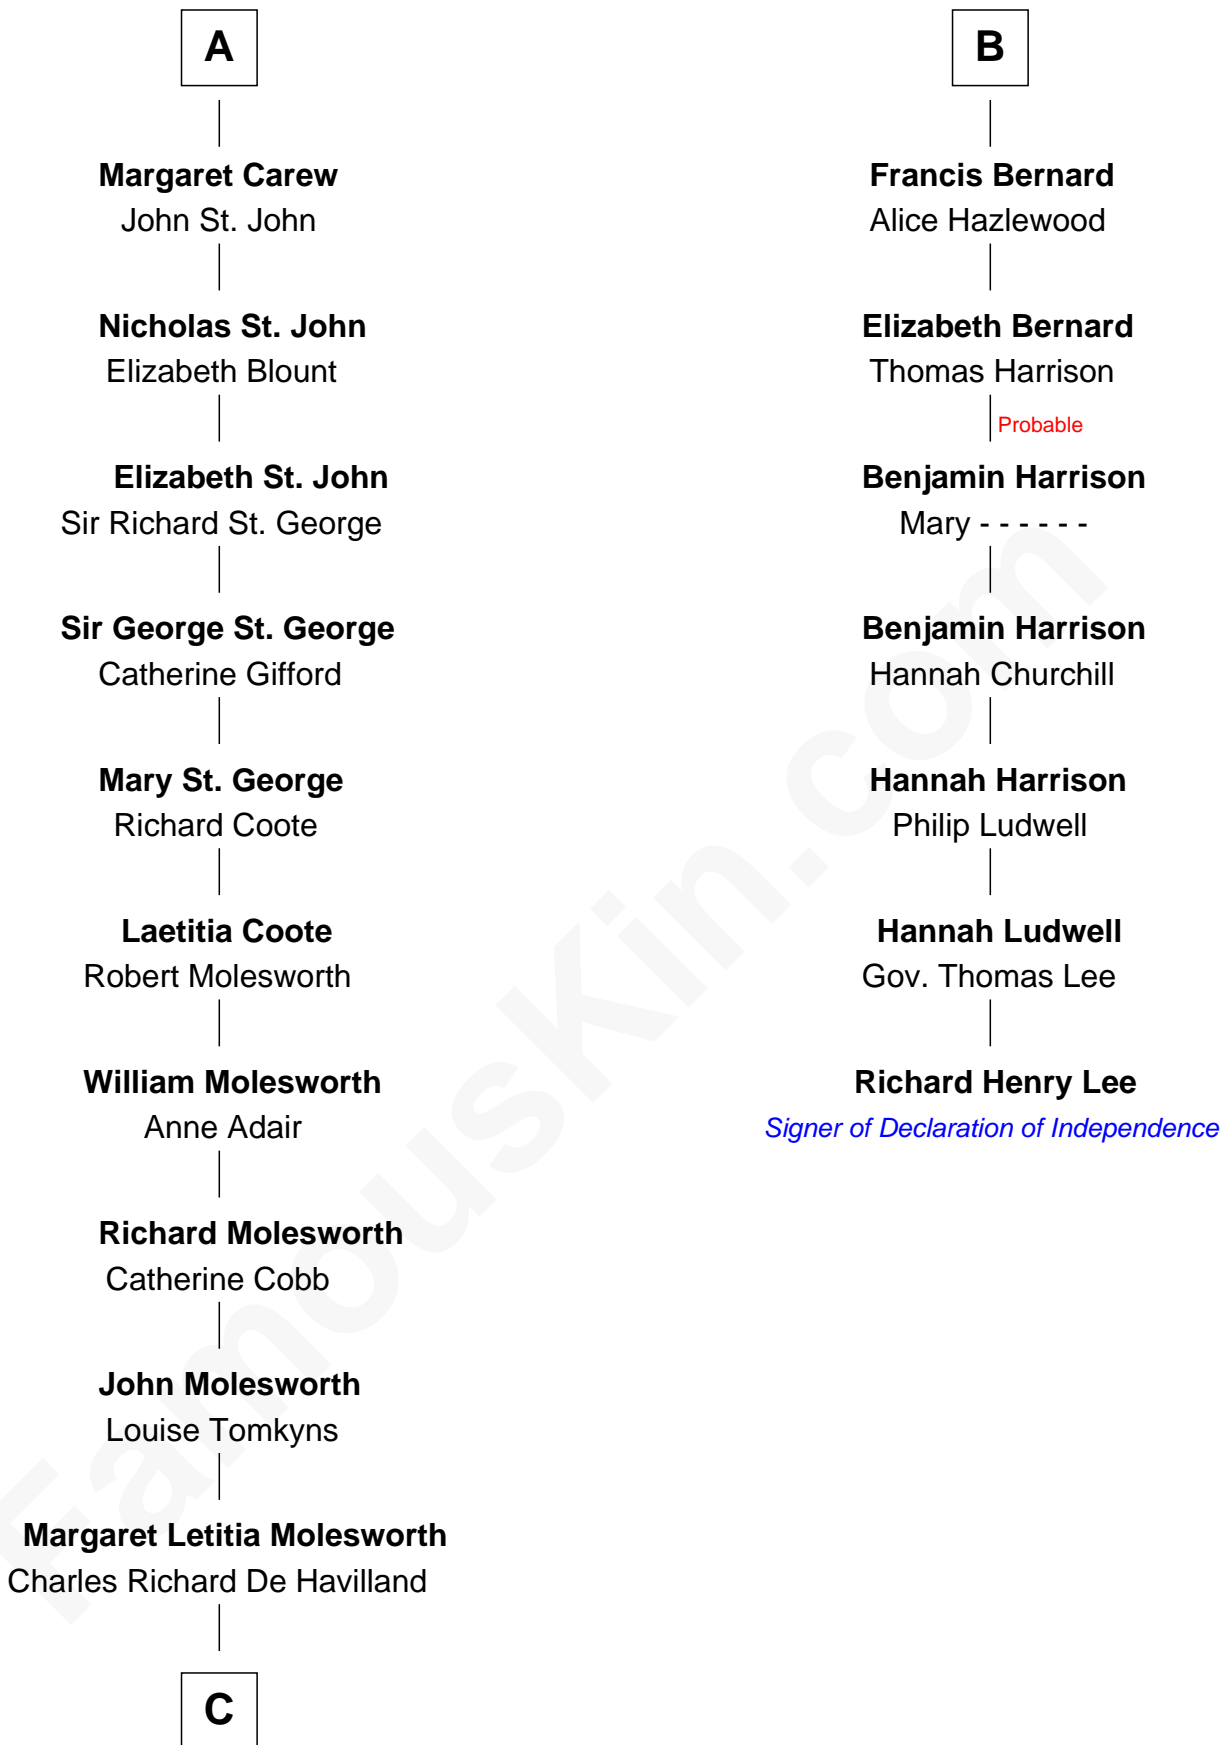

# FamousKin.com Relationship Chart of

**Joan Fontaine**  
*Movie Actress*

13th cousin 5 times removed of

**Richard Henry Lee**

*Signer of the Declaration of Independence*

**C**

—  
**Walter Augustus De Havilland**

Lillian Augusta Ruse

—  
**Joan Fontaine**

*Movie Actress*

FamousKin.com