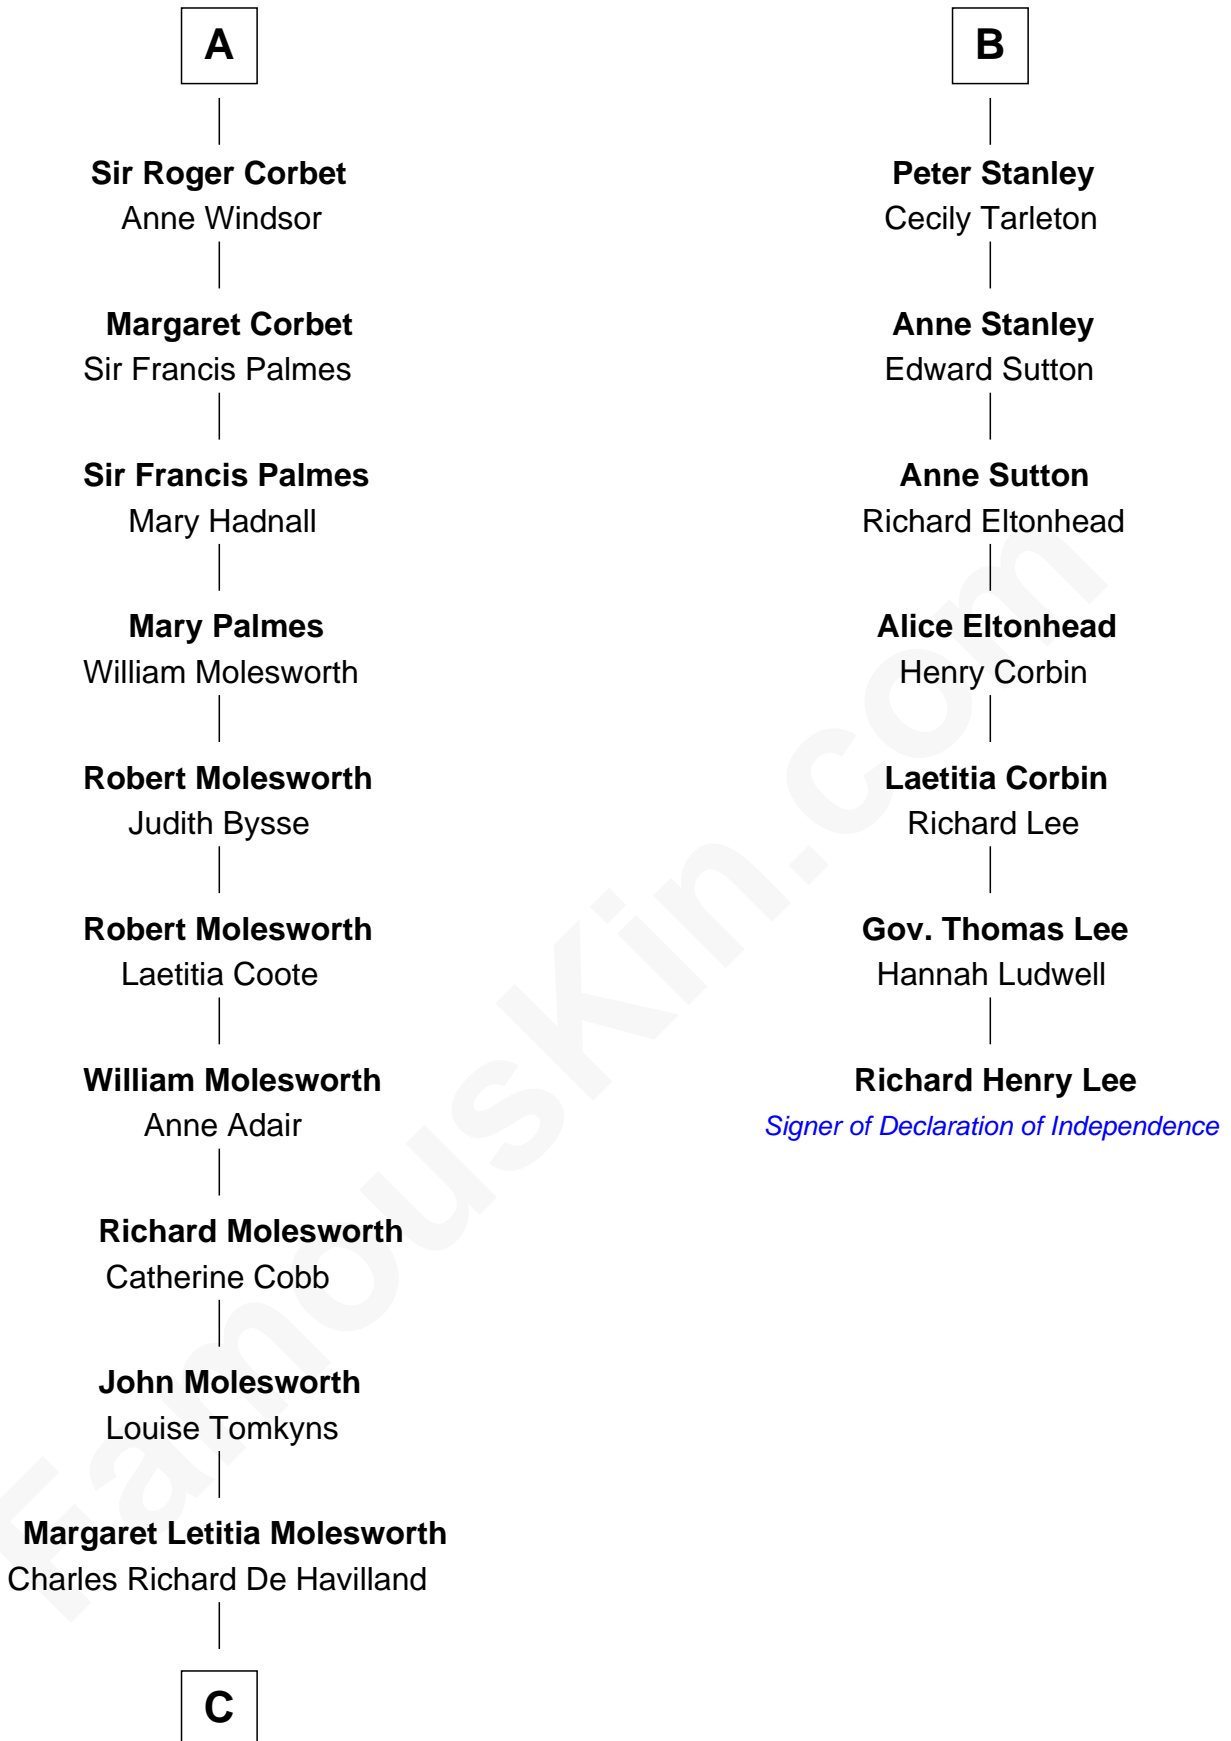

# FamousKin.com Relationship Chart of

**Joan Fontaine**

*Movie Actress*

13th cousin 5 times removed of

**Richard Henry Lee**

*Signer of the Declaration of Independence*

**C**

—  
**Walter Augustus De Havilland**

Lillian Augusta Ruse

—  
**Joan Fontaine**

*Movie Actress*

FamousKin.com