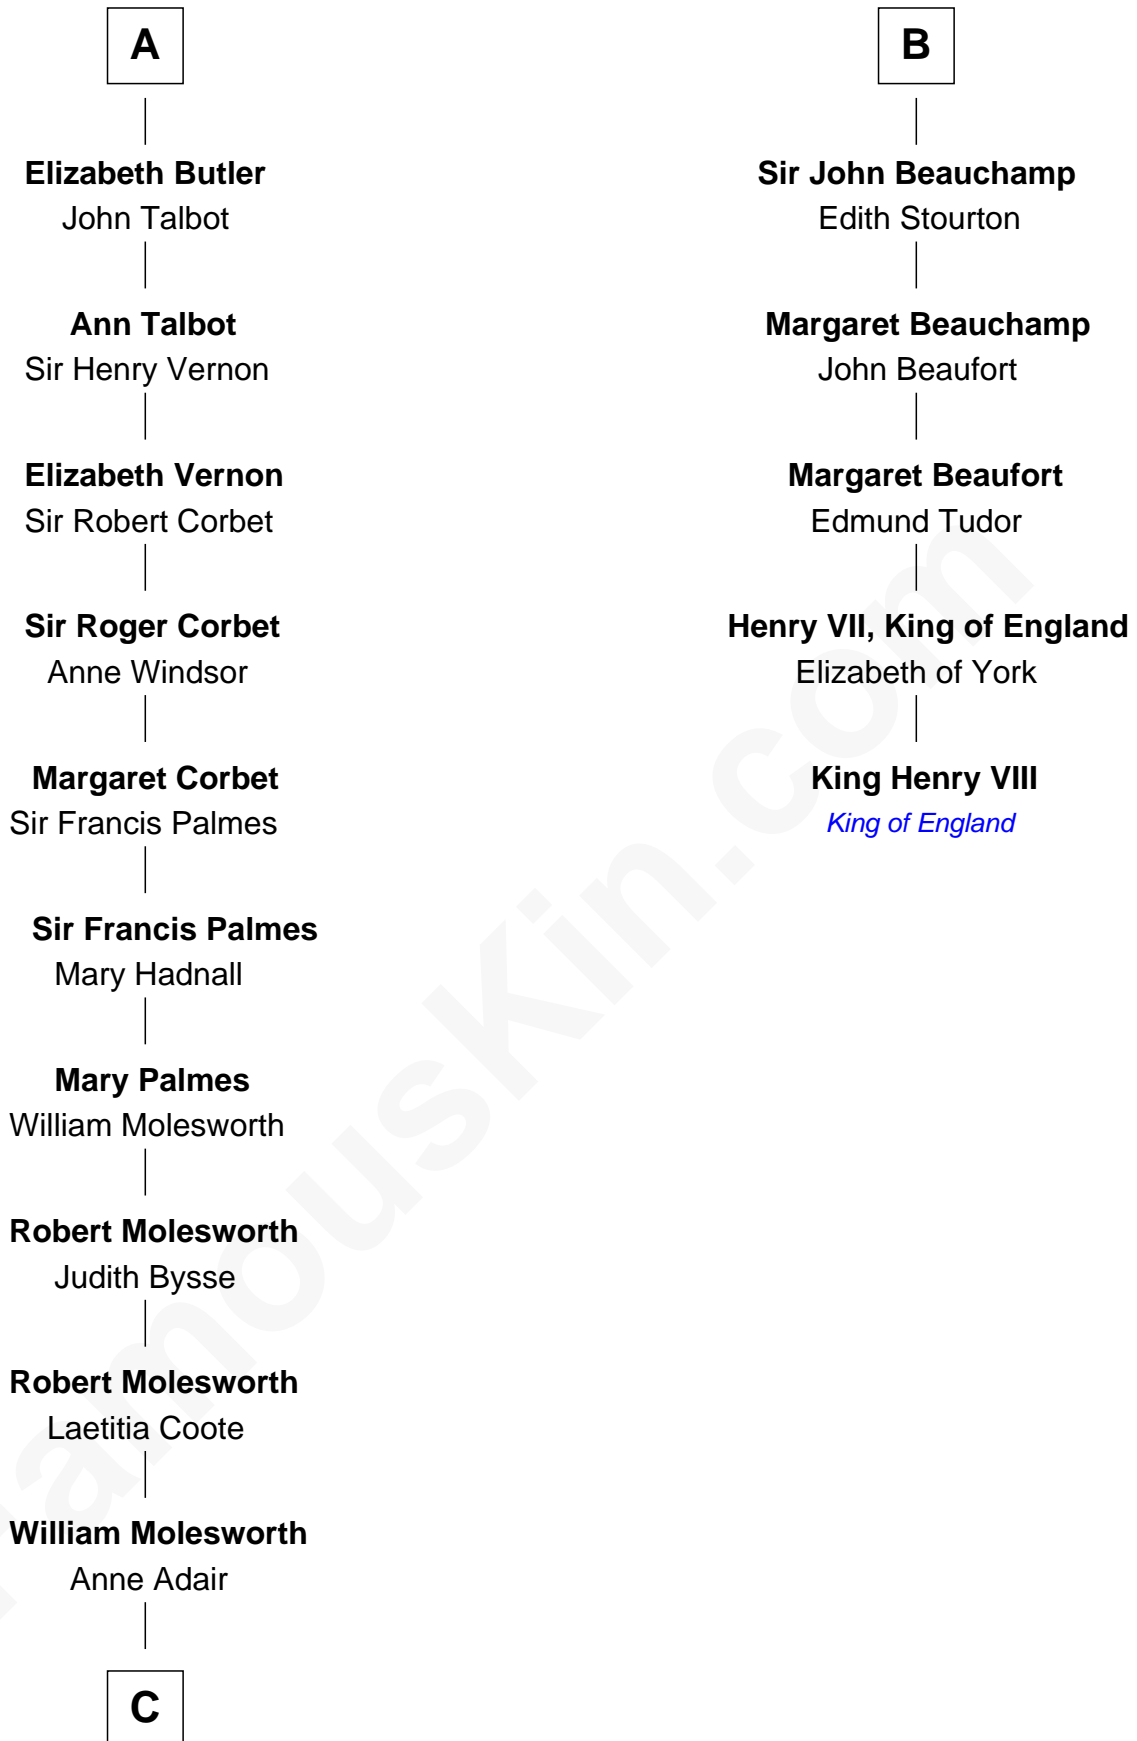

# FamousKin.com Relationship Chart of

**Joan Fontaine**  
*Movie Actress*

11th cousin 10 times removed of

**King Henry VIII**  
*King of England*

**C**

**Richard Molesworth**

Catherine Cobb

**John Molesworth**

Louise Tomkyns

**Margaret Letitia Molesworth**

Charles Richard De Havilland

**Walter Augustus De Havilland**

Lillian Augusta Ruse

**Joan Fontaine**

*Movie Actress*

FamousKin.com