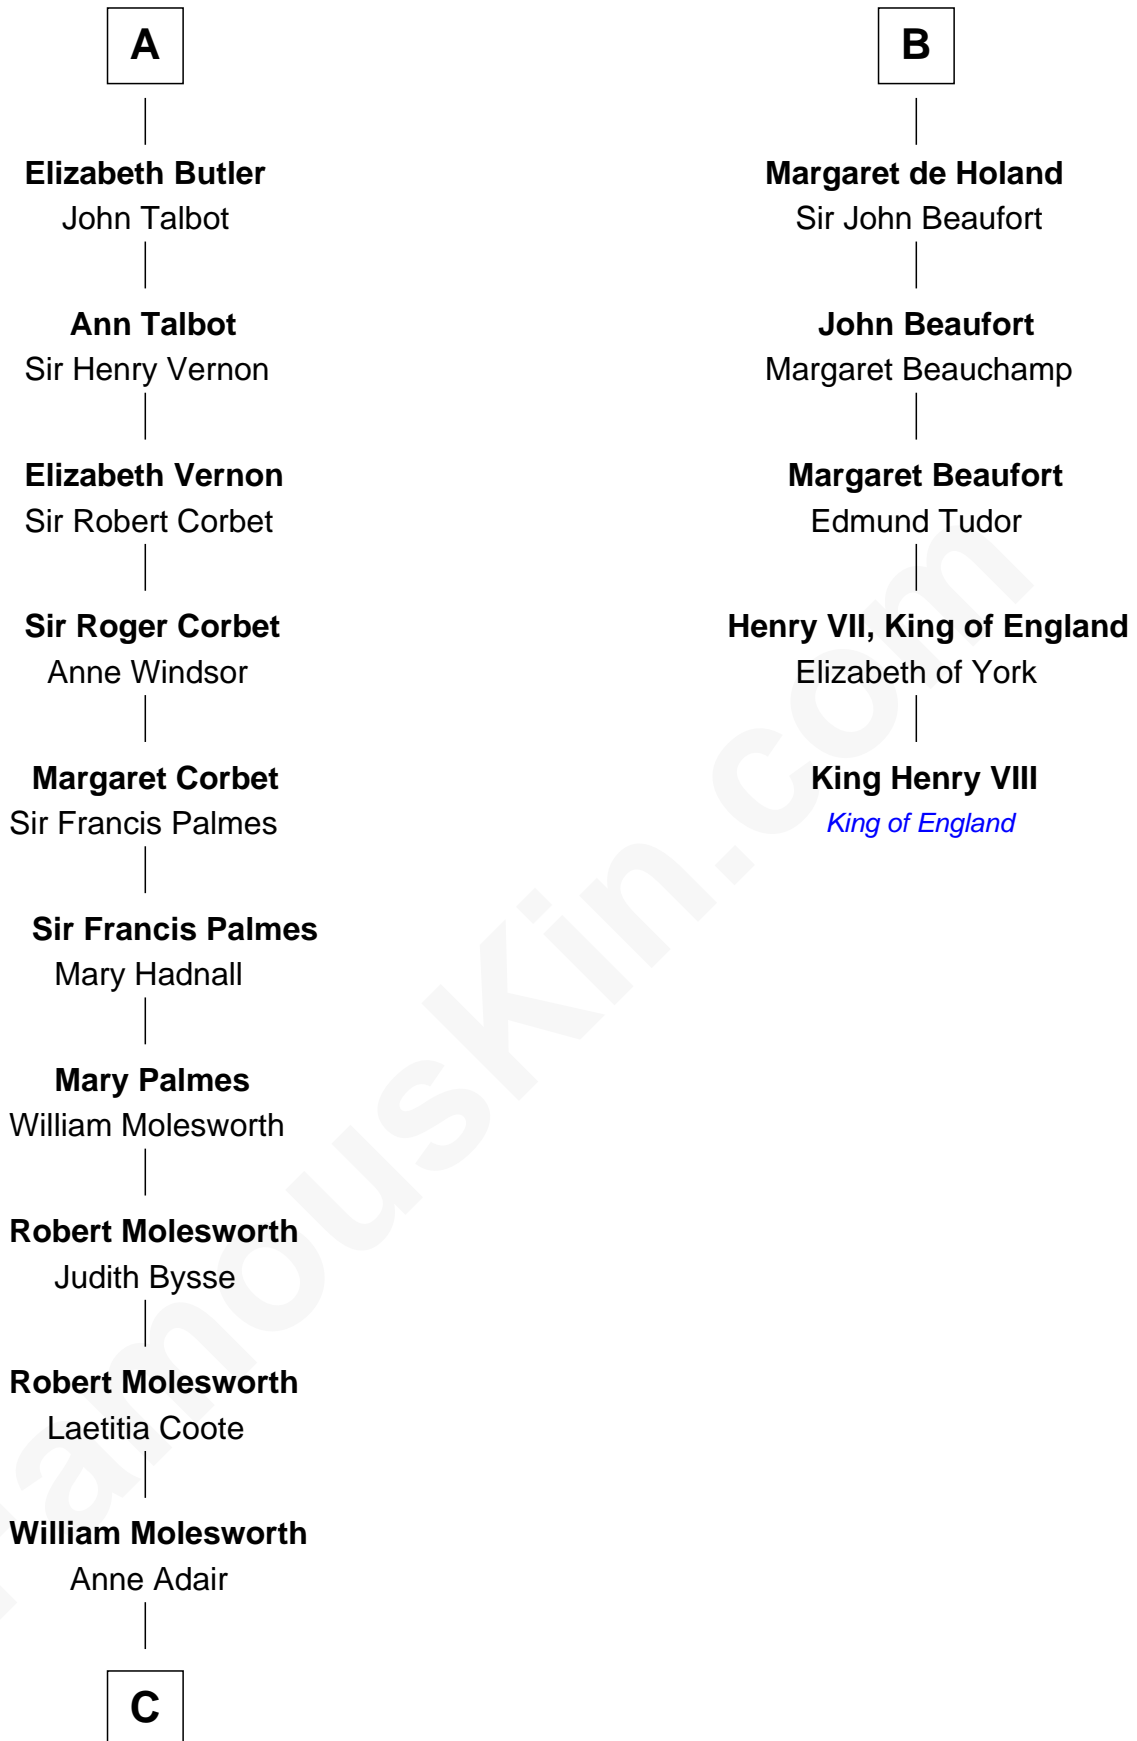

# FamousKin.com Relationship Chart of

**Joan Fontaine**

*Movie Actress*

11th cousin 10 times removed of

**King Henry VIII**

*King of England*

**Robert Mauduit**

Isabel Basset

FamousKin.com