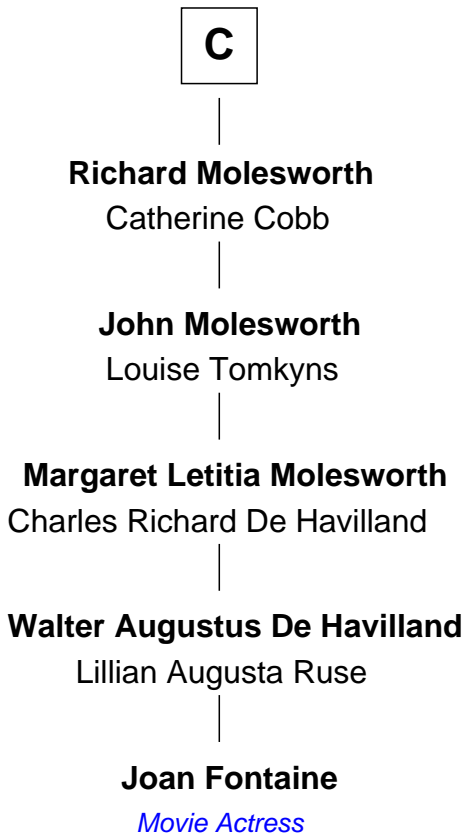

# FamousKin.com Relationship Chart of

**Joan Fontaine**

*Movie Actress*

11th cousin 10 times removed of

**King Henry VIII**

*King of England*

**Robert Mauduit**

Isabel Basset

FamousKin.com