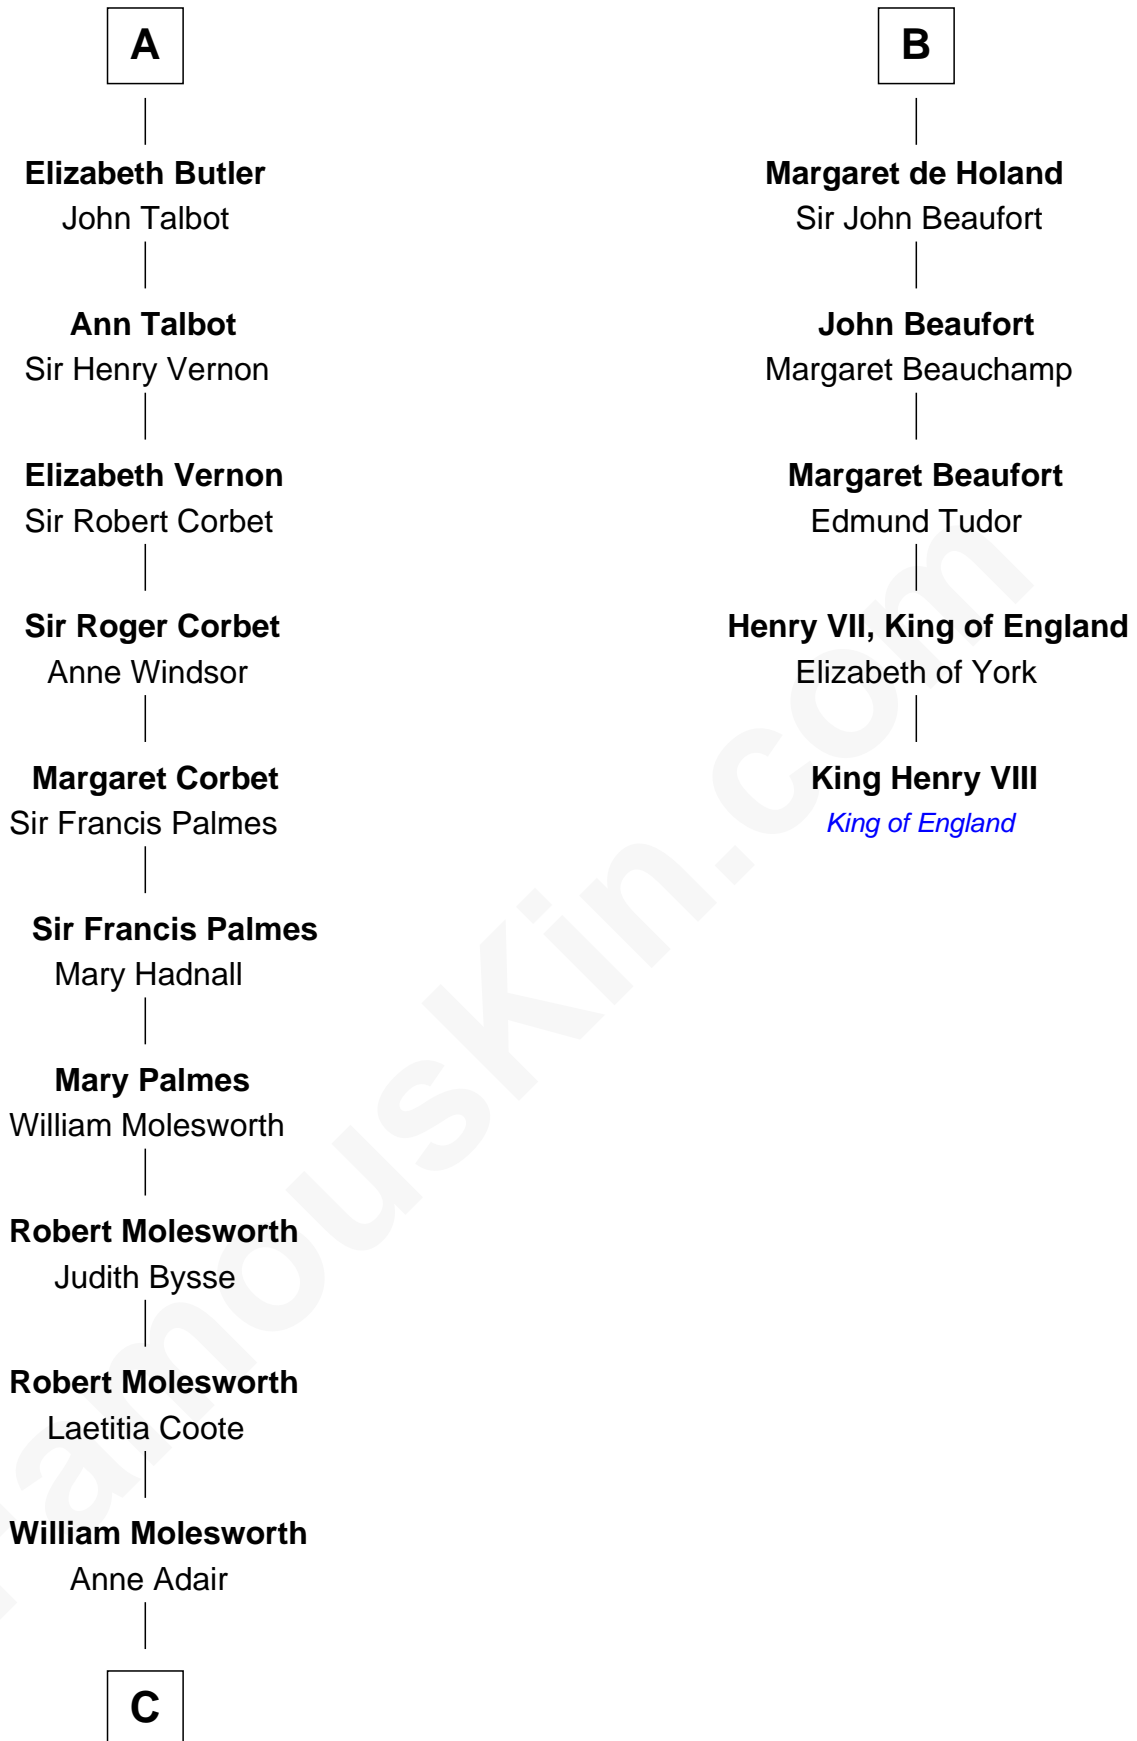

FamousKin.com Relationship Chart of

Joan Fontaine

Movie Actress

11th cousin 10 times removed of

King Henry VIII

King of England

Waleran de Newburgh

Alice de Harcourt

C

Richard Molesworth

Catherine Cobb

John Molesworth

Louise Tomkyns

Margaret Letitia Molesworth

Charles Richard De Havilland

Walter Augustus De Havilland