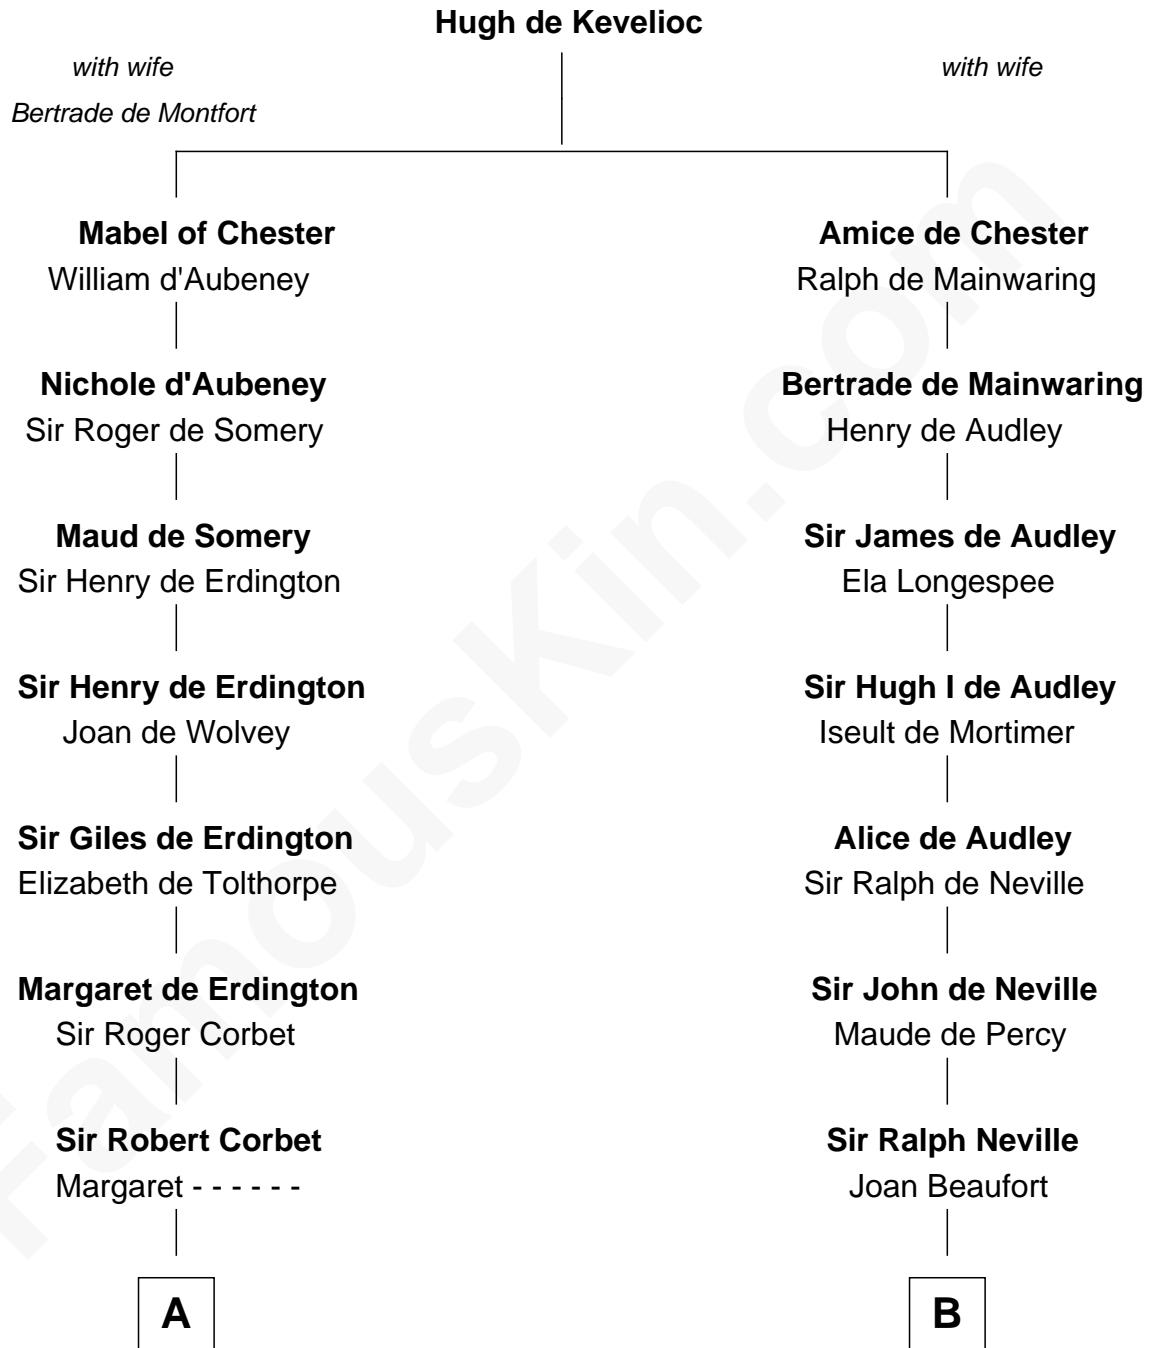

# FamousKin.com Relationship Chart of

**Joan Fontaine**

*Movie Actress*

10th cousin 11 times removed of

**King Henry VIII**

*King of England*

FamousKin.com