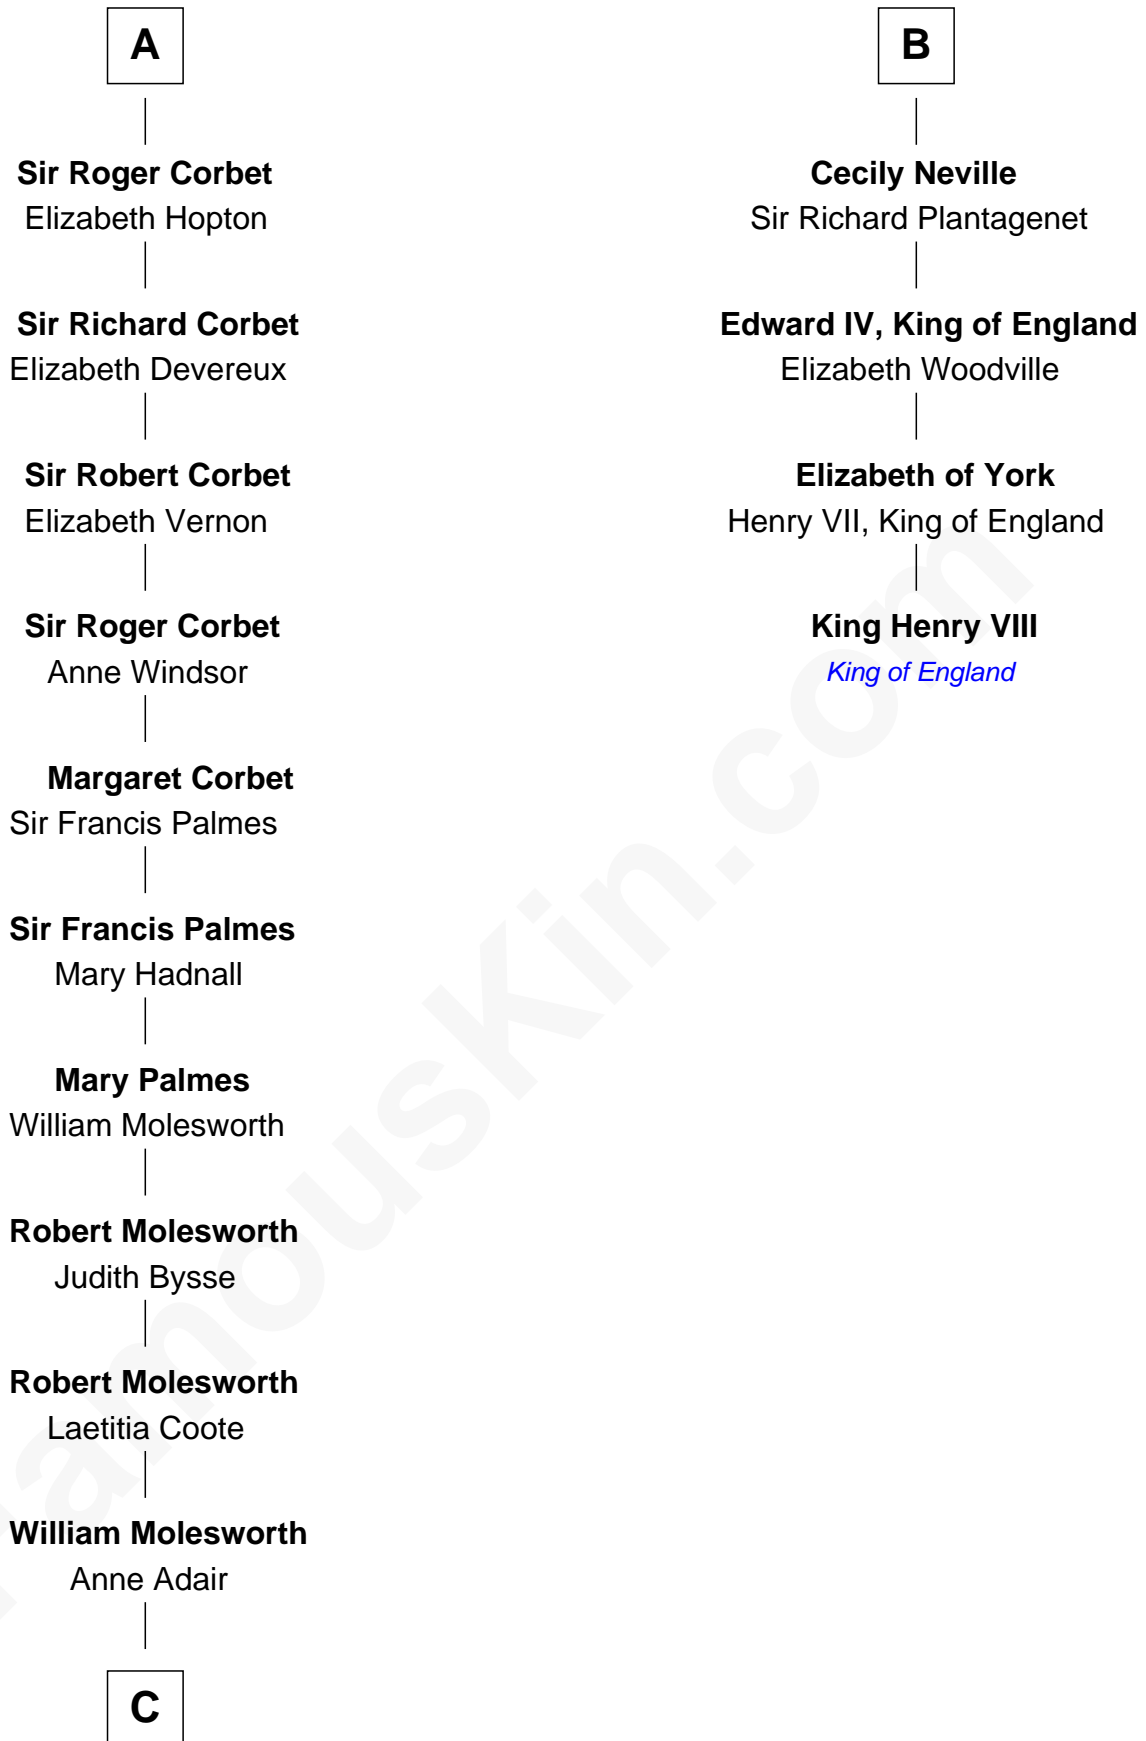

# FamousKin.com Relationship Chart of

**Joan Fontaine**

*Movie Actress*

10th cousin 11 times removed of

**King Henry VIII**

*King of England*

FamousKin.com