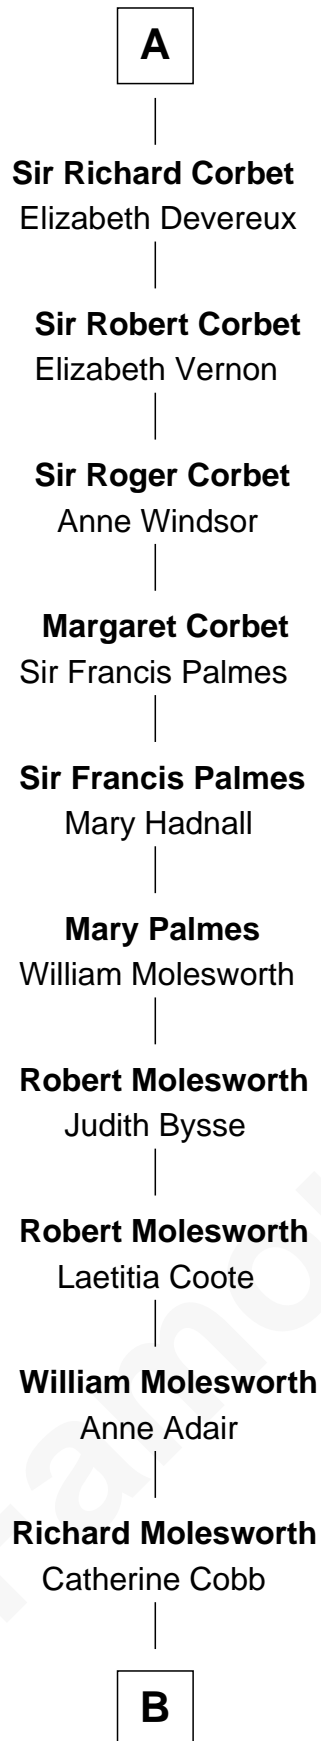

FamousKin.com Relationship Chart of

Joan Fontaine

Movie Actress

7th cousin 13 times removed of

King Henry VIII

King of England

A

B

—
John Molesworth

Louise Tomkyns

—
Margaret Letitia Molesworth

Charles Richard De Havilland

—
Walter Augustus De Havilland

Lillian Augusta Ruse

—
Joan Fontaine

Movie Actress

FamousKin.com