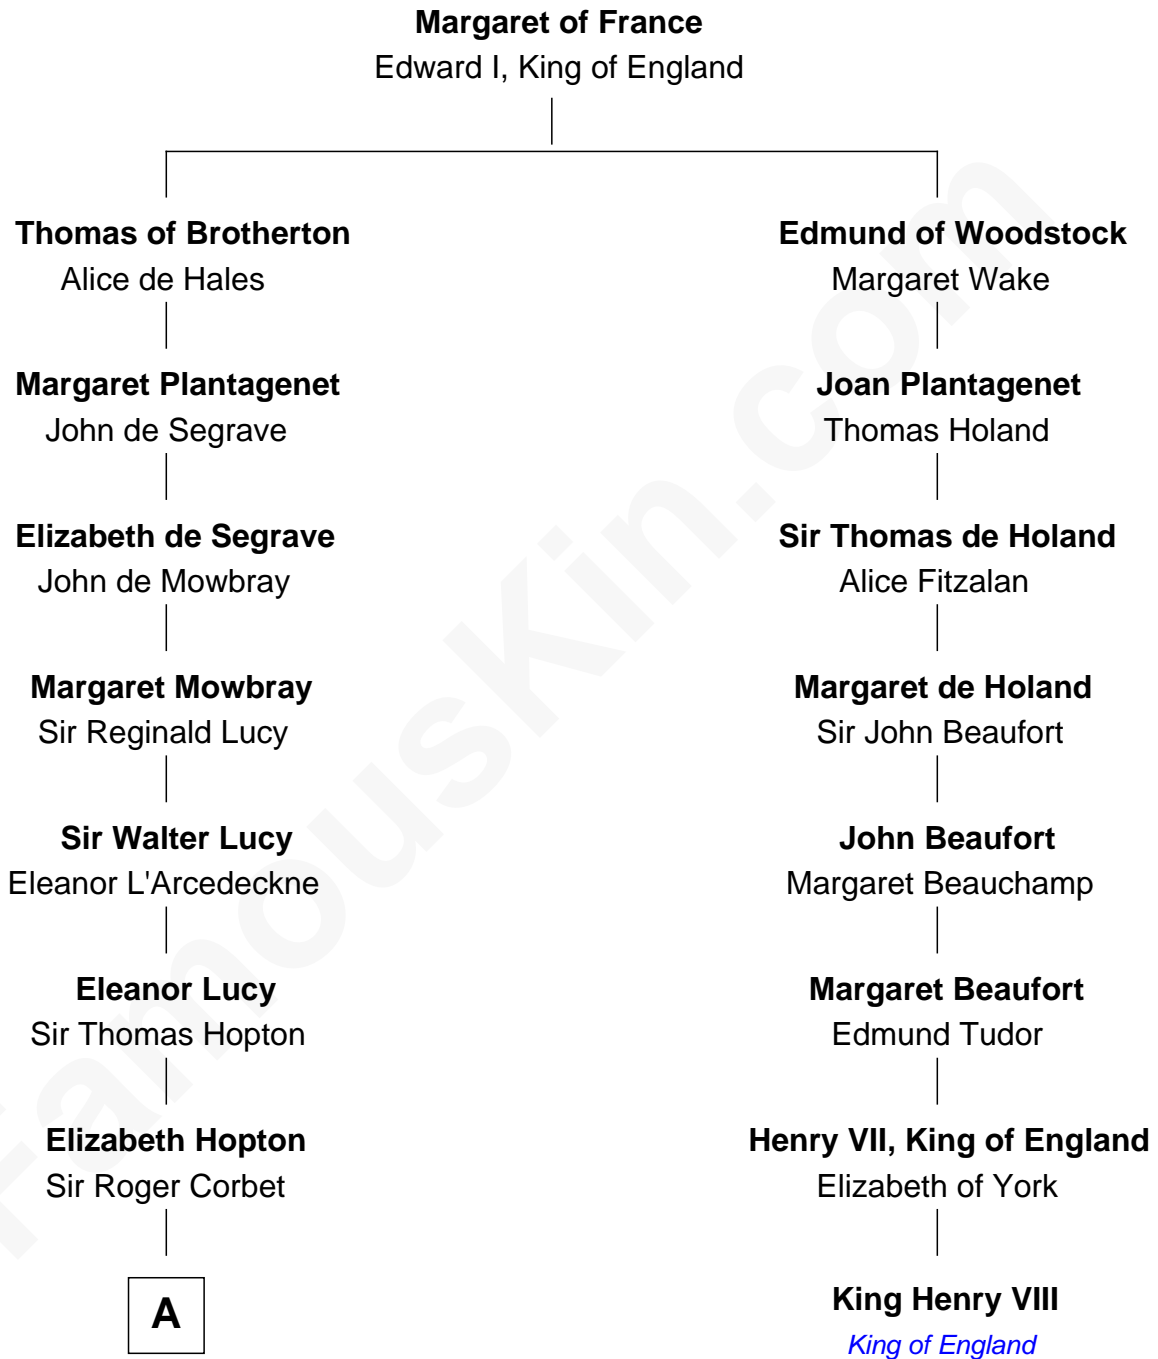

FamousKin.com Relationship Chart of

Joan Fontaine

Movie Actress

7th cousin 13 times removed of

King Henry VIII

King of England

A

B

—
John Molesworth

Louise Tomkyns

—
Margaret Letitia Molesworth

Charles Richard De Havilland

—
Walter Augustus De Havilland

Lillian Augusta Ruse

—
Joan Fontaine

Movie Actress