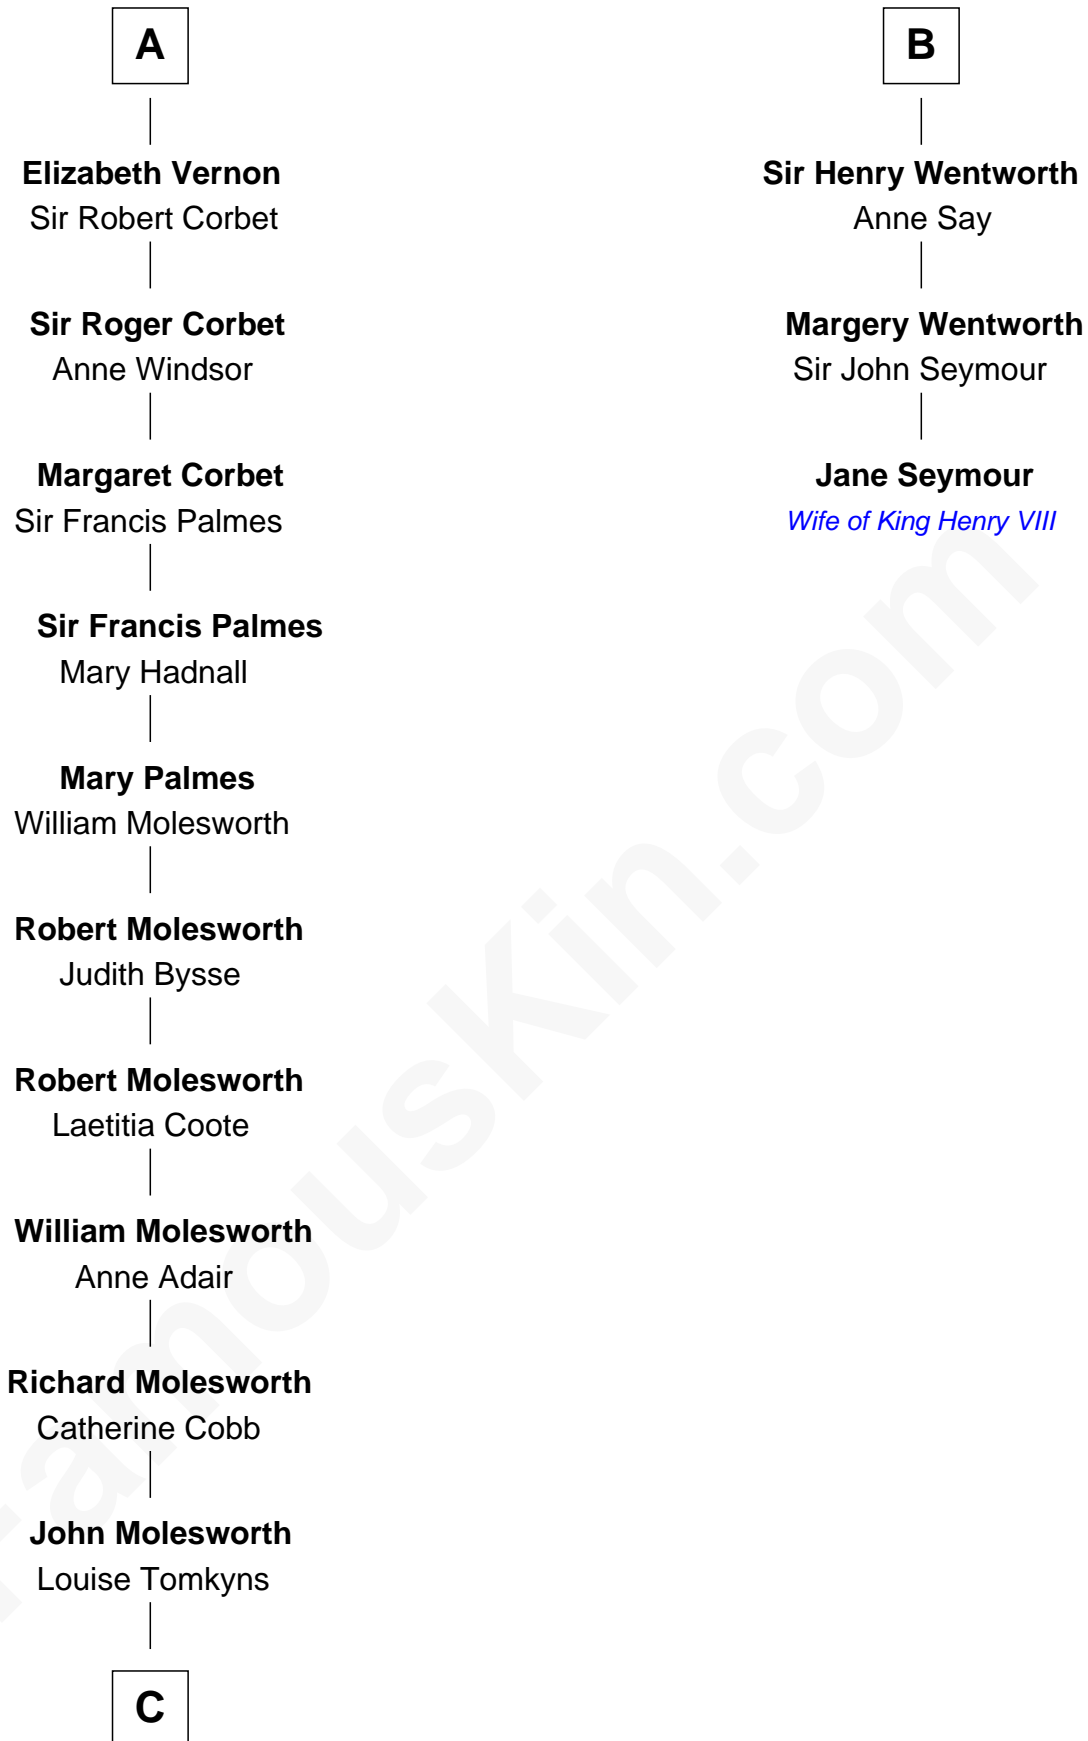

FamousKin.com Relationship Chart of

Joan Fontaine

Movie Actress

9th cousin 10 times removed of

Jane Seymour

3rd Wife of King Henry VIII

C

Margaret Letitia Molesworth

Charles Richard De Havilland

Walter Augustus De Havilland

Lillian Augusta Ruse

Joan Fontaine

Movie Actress

FamousKin.com