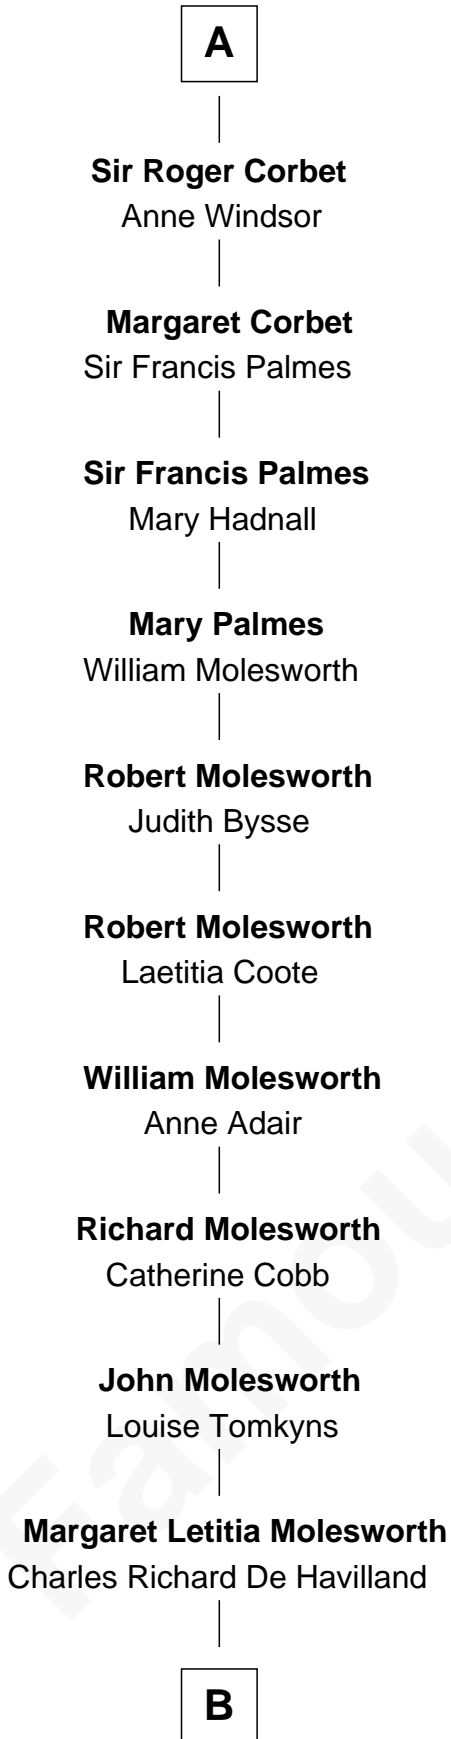

# FamousKin.com Relationship Chart of

**Joan Fontaine**

*Movie Actress*

7th cousin 11 times removed of

**Jane Seymour**

*3rd Wife of King Henry VIII*

**Henry Plantagenet**

Maud de Chaworth

**B**

—  
**Walter Augustus De Havilland**

Lillian Augusta Ruse

—  
**Joan Fontaine**

*Movie Actress*

FamousKin.com