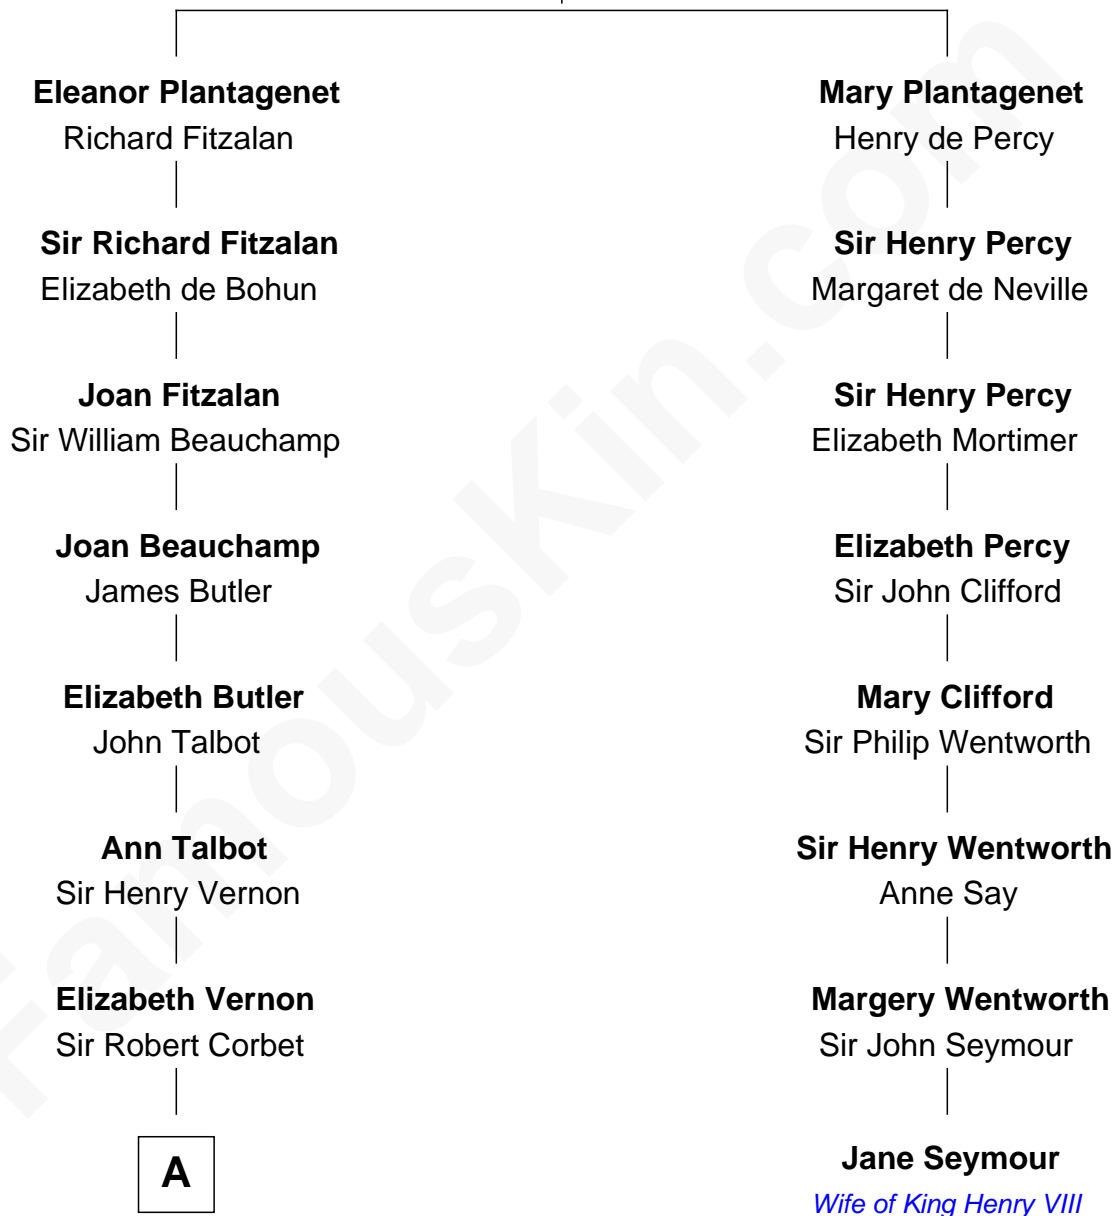

# FamousKin.com Relationship Chart of

**Joan Fontaine**

*Movie Actress*

7th cousin 11 times removed of

**Jane Seymour**

*3rd Wife of King Henry VIII*

**Henry Plantagenet**

Maud de Chaworth

**B**

—  
**Walter Augustus De Havilland**

Lillian Augusta Ruse

—  
**Joan Fontaine**

*Movie Actress*

FamousKin.com