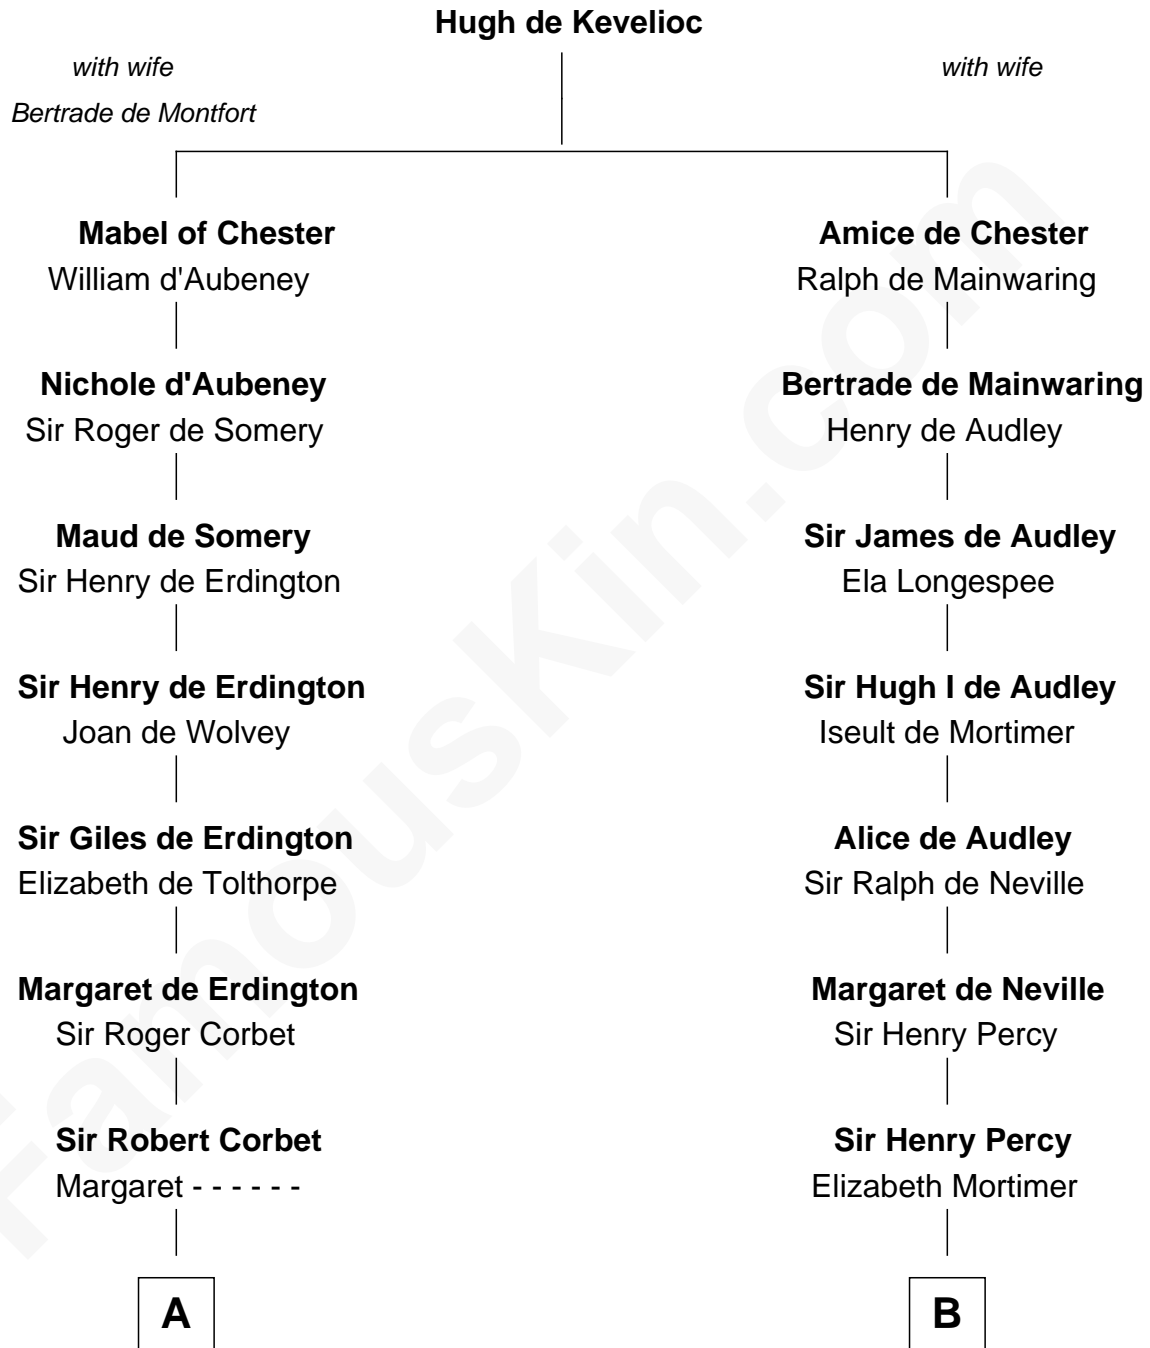

FamousKin.com Relationship Chart of

Joan Fontaine

Movie Actress

11th cousin 10 times removed of

Jane Seymour

3rd Wife of King Henry VIII

C

Richard Molesworth

Catherine Cobb

John Molesworth

Louise Tomkyns

Margaret Letitia Molesworth

Charles Richard De Havilland

Walter Augustus De Havilland

Lillian Augusta Ruse

Joan Fontaine