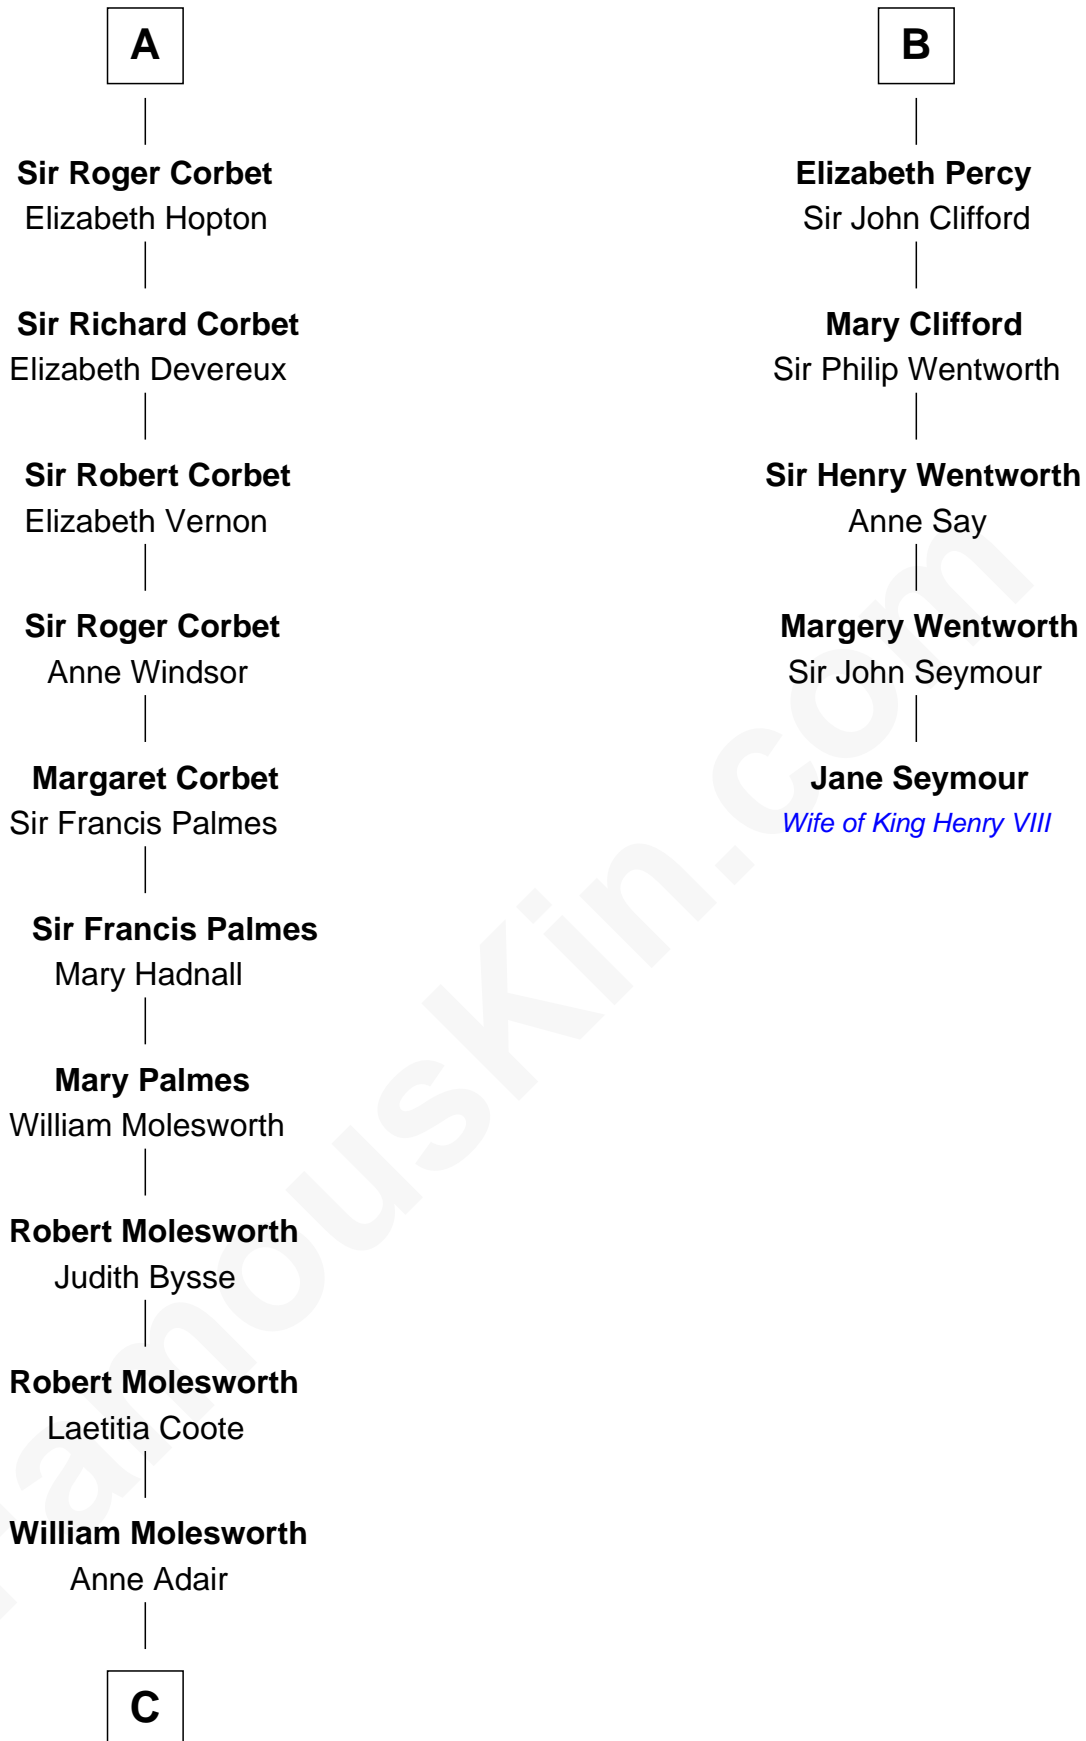

FamousKin.com Relationship Chart of

Joan Fontaine

Movie Actress

11th cousin 10 times removed of

Jane Seymour

3rd Wife of King Henry VIII

C

Richard Molesworth

Catherine Cobb

John Molesworth

Louise Tomkyns

Margaret Letitia Molesworth

Charles Richard De Havilland

Walter Augustus De Havilland

Lillian Augusta Ruse

Joan Fontaine