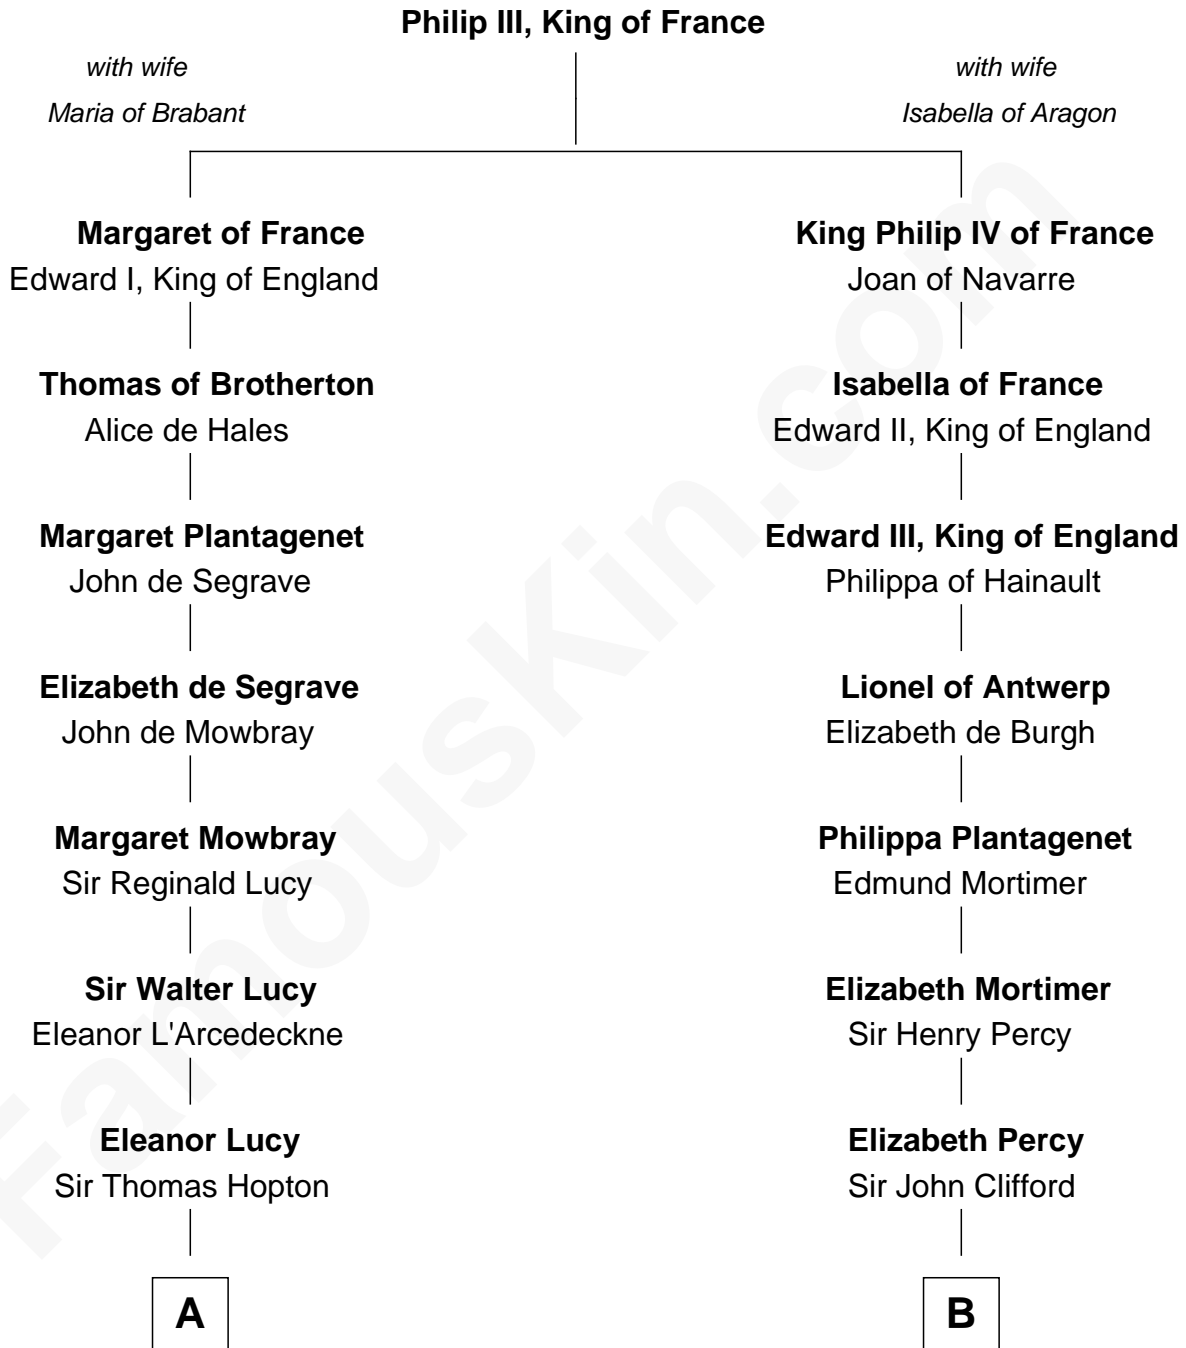

FamousKin.com Relationship Chart of

Joan Fontaine

Movie Actress

10th cousin 11 times removed of

Jane Seymour

3rd Wife of King Henry VIII

C

Richard Molesworth

Catherine Cobb

John Molesworth

Louise Tomkyns

Margaret Letitia Molesworth

Charles Richard De Havilland

Walter Augustus De Havilland

Lillian Augusta Ruse

Joan Fontaine