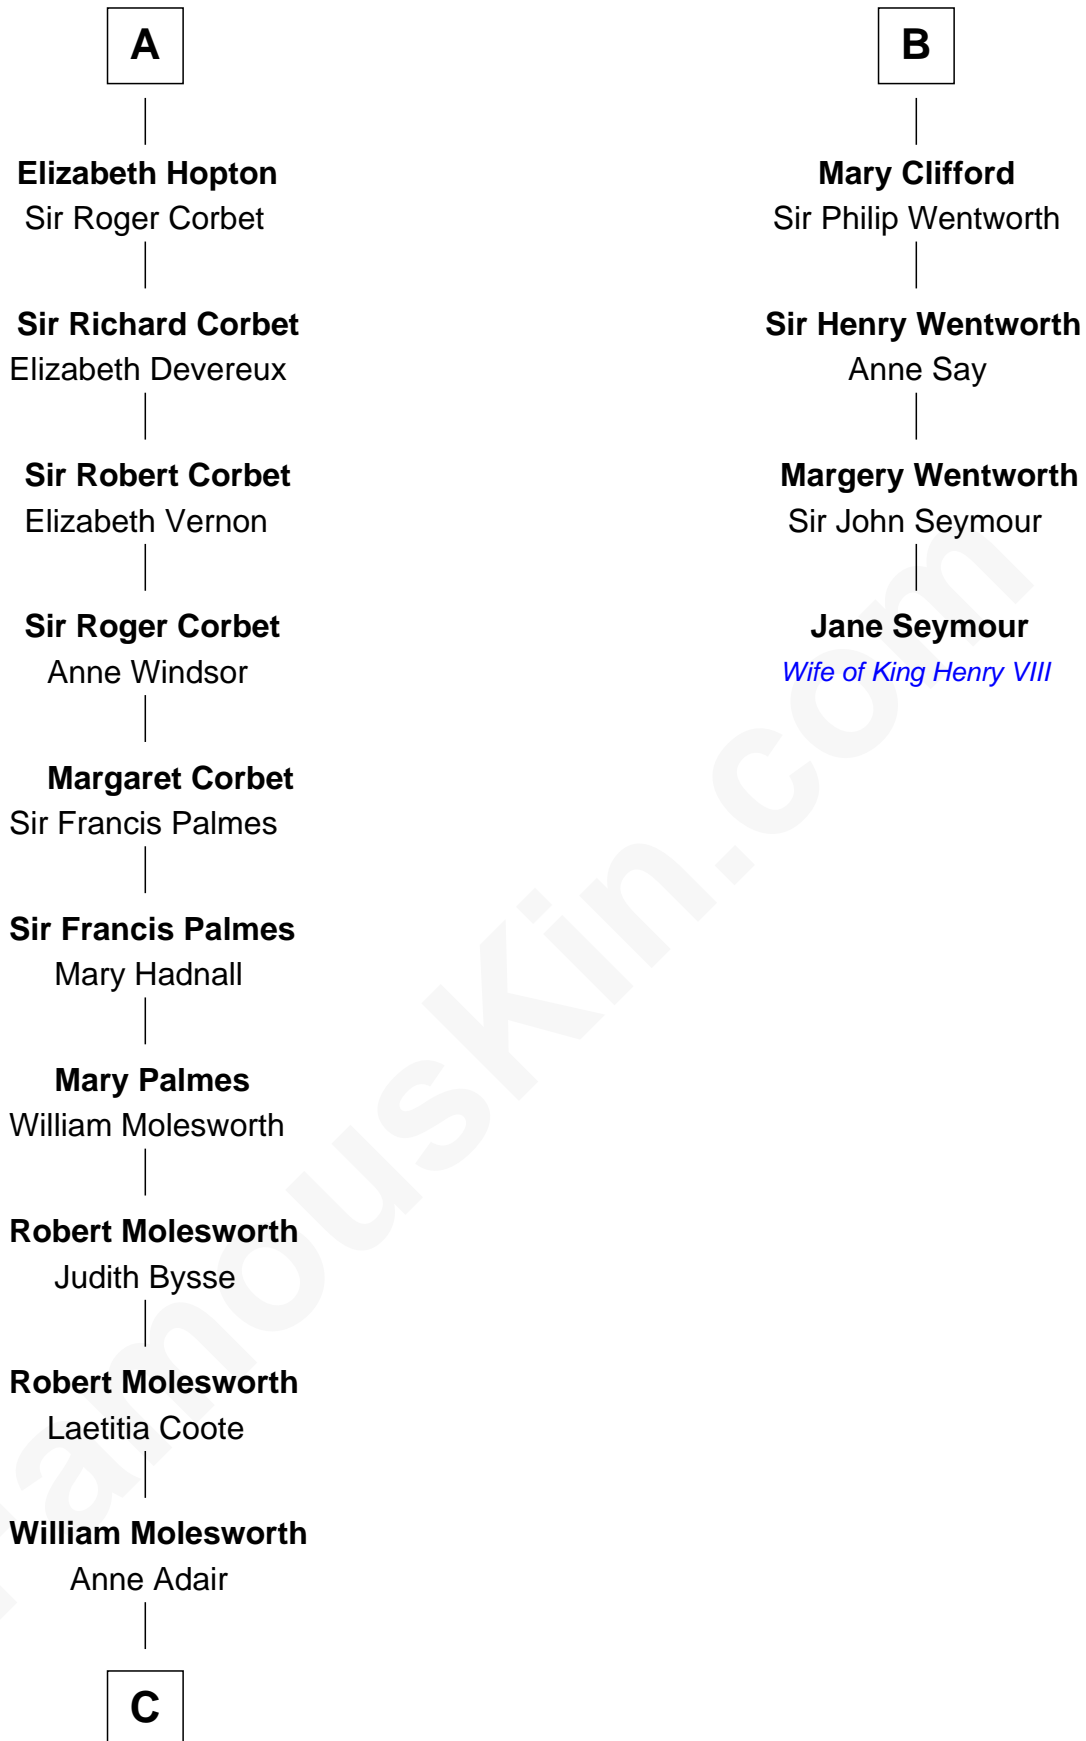

FamousKin.com Relationship Chart of

Joan Fontaine

Movie Actress

10th cousin 11 times removed of

Jane Seymour

3rd Wife of King Henry VIII

C

Richard Molesworth

Catherine Cobb

John Molesworth

Louise Tomkyns

Margaret Letitia Molesworth

Charles Richard De Havilland

Walter Augustus De Havilland

Lillian Augusta Ruse

Joan Fontaine