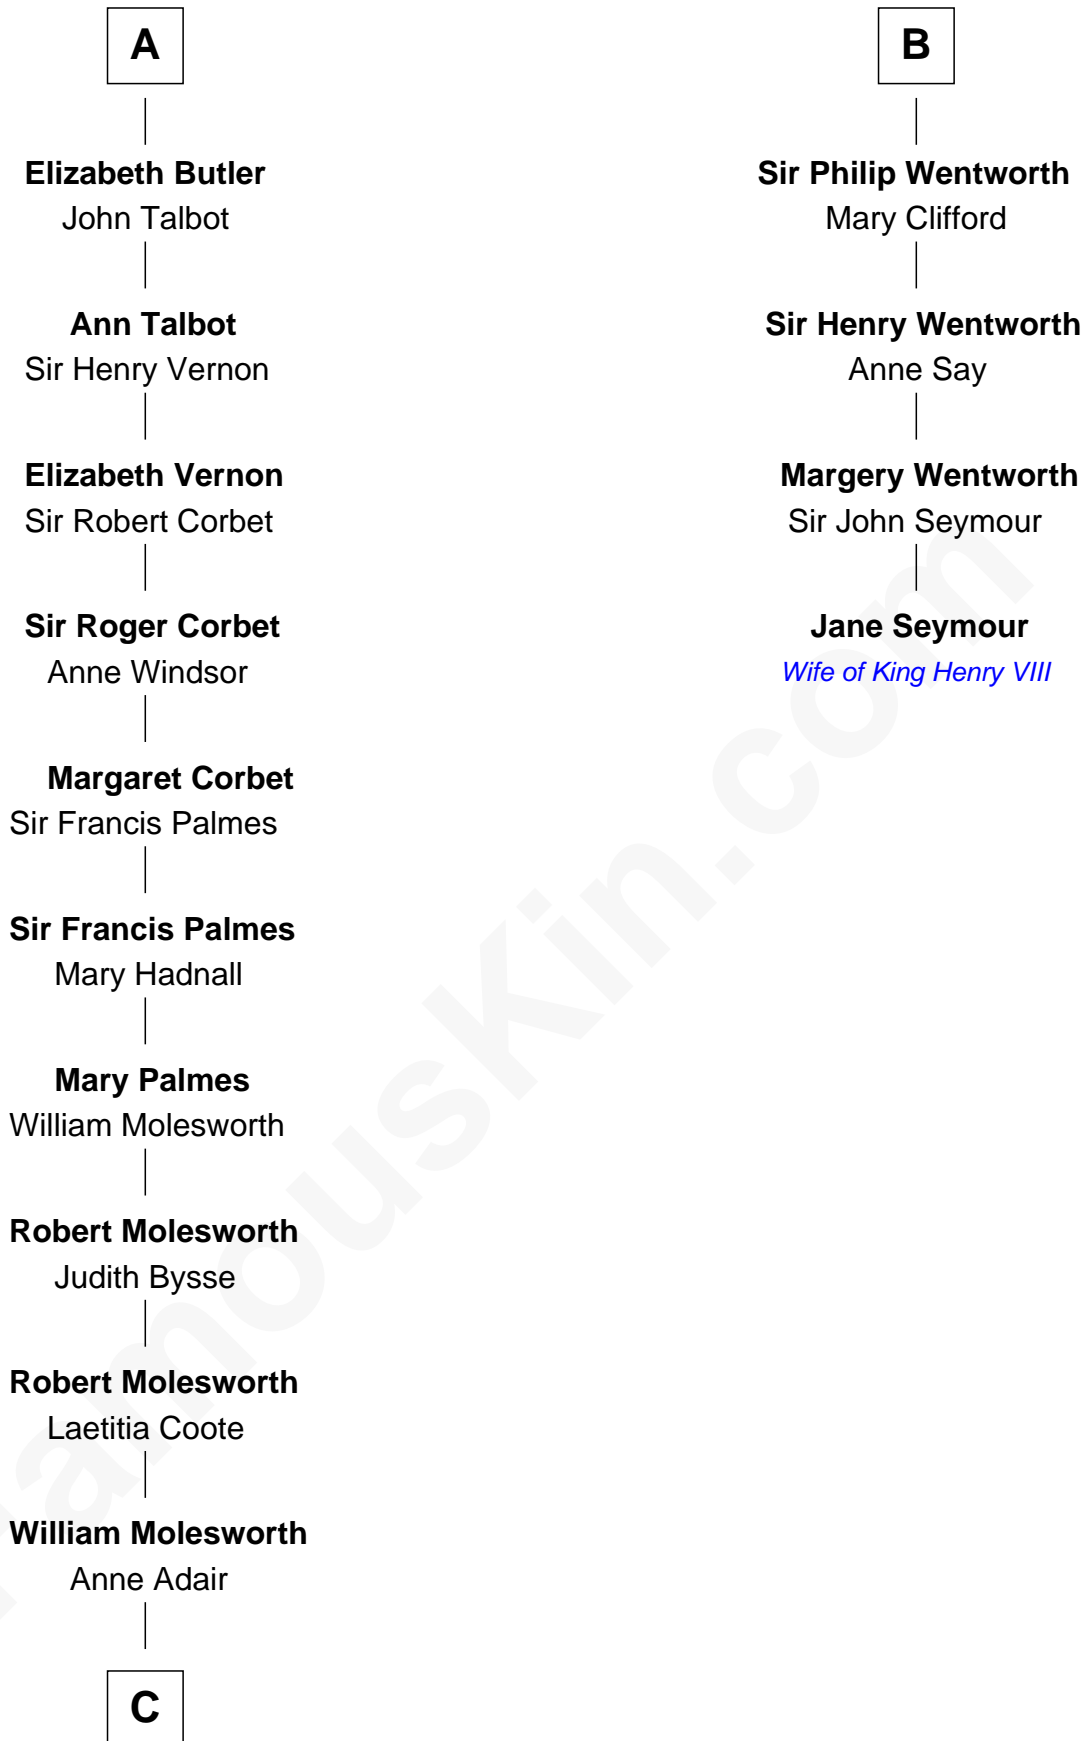

FamousKin.com Relationship Chart of

Joan Fontaine

Movie Actress

10th cousin 11 times removed of

Jane Seymour

3rd Wife of King Henry VIII

William de Braiose

Eva Marshal

Eleanor de Braiose
Sir Humphrey de Bohun

Humphrey de Bohun
Maud de Fiennes

Humphrey de Bohun
Elizabeth Plantagenet

Eleanor de Bohun
Sir James le Boteler

James le Boteler
Elizabeth Darcy

James Butler
Anne de Welles

James Butler
Joan Beauchamp

A

Eve de Braiose
Sir William de Cantilupe

Milicent de Cantilupe
Eudo la Zouche

Sir William la Zouche
Maud Lovel

Milicent la Zouche
Sir William Deincourt

Margaret Deincourt
Sir Robert de Tibetot

Elizabeth de Tibetot
Sir Philip le Despencer

Margery Despencer
Sir Roger Wentworth

B

C

Richard Molesworth

Catherine Cobb

John Molesworth

Louise Tomkyns